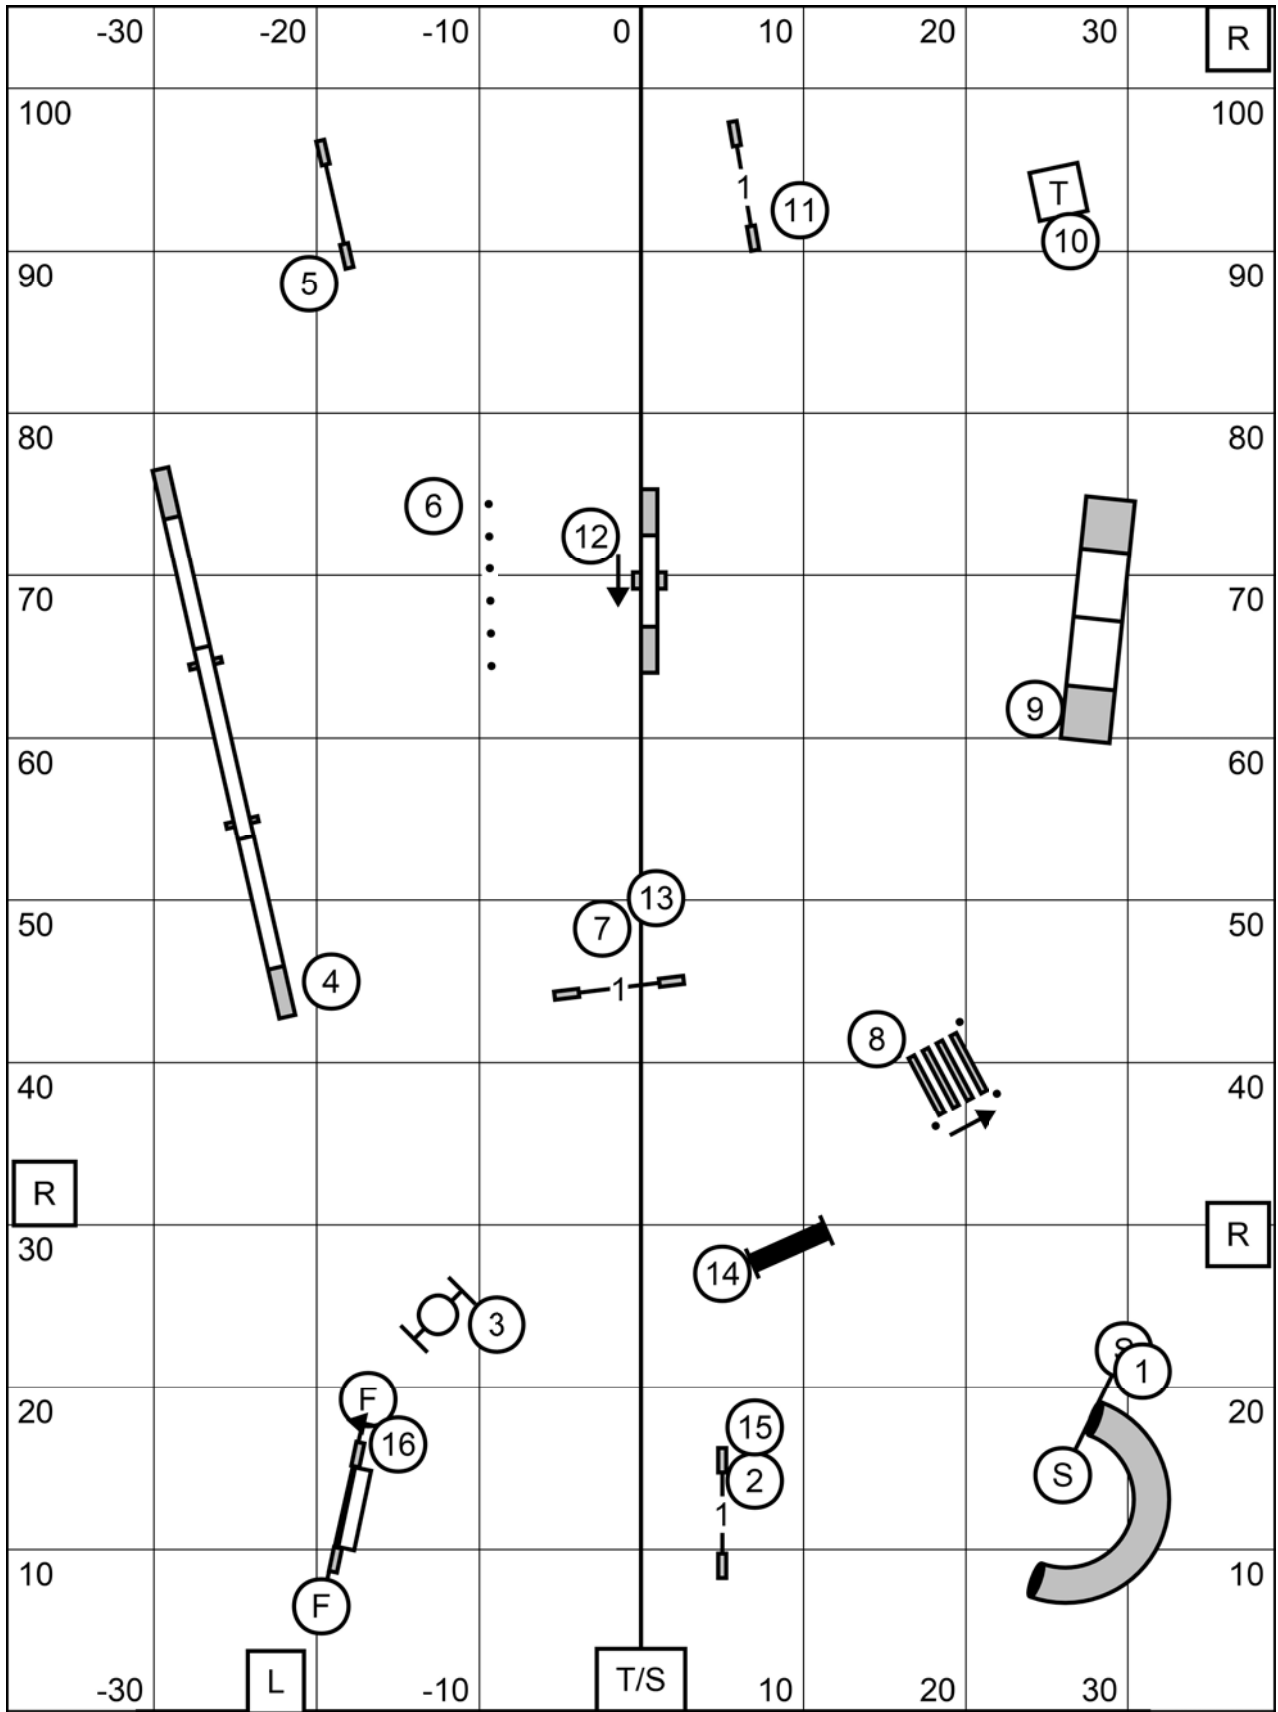

All FAST
 Mt. Nittany Dog Training Club
 Penn State Ag Progress Grounds, Pennsylvania Furnace,
 Sunday 25 September 2022
 Jo Powers

Gate Gate T/S Gate
 Mas/Exc: (6) (5) (4) —
 Open/Nov: (6) (5) or (4) (6)

Master/Excellent Standard
 Mt. Nittany Dog Training Club
 Penn State Ag Progress Grounds, Pennsylvania Furnace, PA
 Sunday 25 September 2022
 Jo Powers

Open Standard
 Mt. Nittany Dog Training Club
 Penn State Ag Progress Grounds, Pennsylvania Furnace, PA
 Sunday 25 September 2022
 Jo Powers