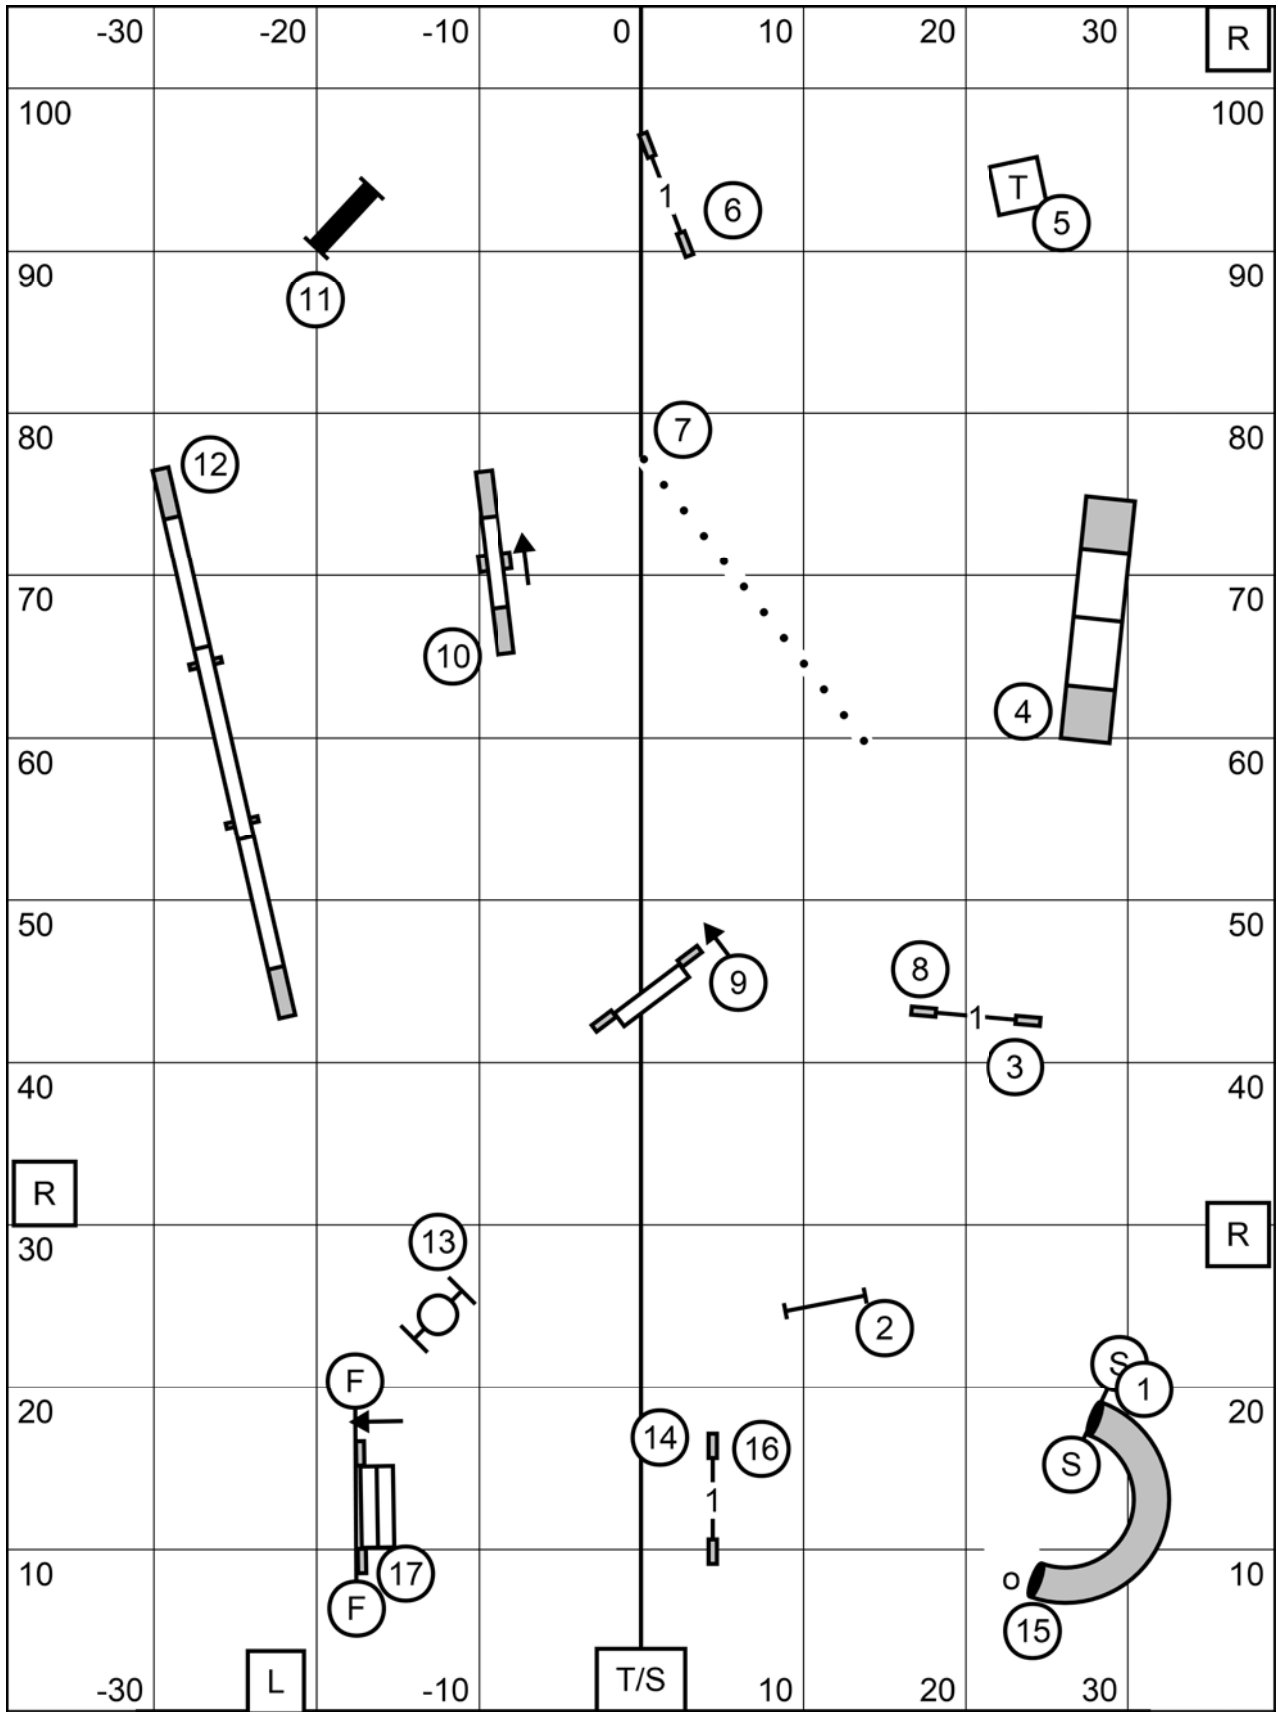

All FAST
 Mt. Nittany Dog Training Club
 Penn State Ag Progress Grounds, Pennsylvania Furnace,
 Sunday 25 September 2022
 Jo Powers

Gate Gate T/S Gate
 Mas/Exc: (6) (5) (4) —
 Open/Nov: (6) (5) or (4) (6)

Master/Excellent Standard
 Mt. Nittany Dog Training Club
 Penn State Ag Progress Grounds, Pennsylvania Furnace, PA
 Sunday 25 September 2022
 Jo Powers

Open Standard
 Mt. Nittany Dog Training Club
 Penn State Ag Progress Grounds, Pennsylvania Furnace, PA
 Sunday 25 September 2022
 Jo Powers