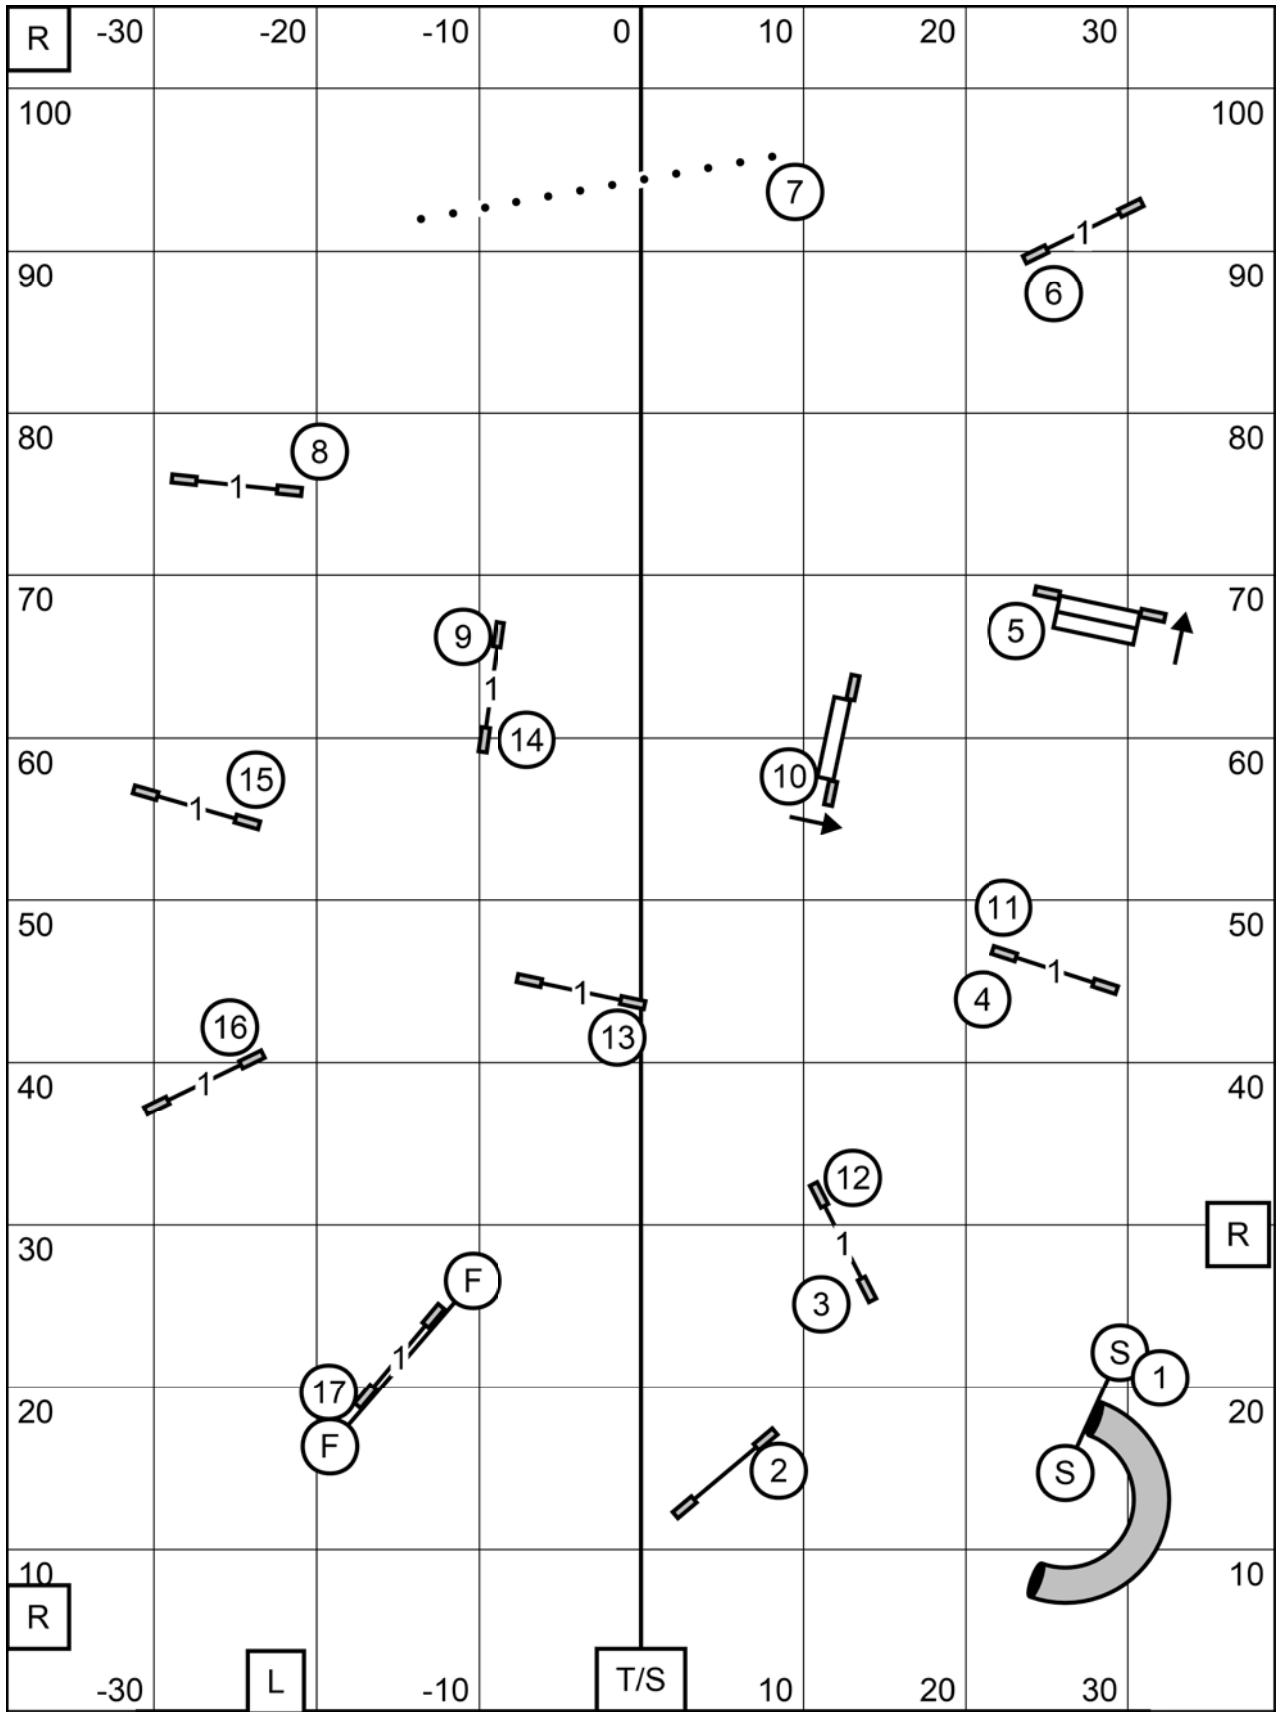

Open Jumpers w/ Weaves

Mt. Nittany Dog Training Club
Penn State Ag Progress Grounds, Pennsylvania Furnace, PA
Sunday 25 September 2022
Jo Powers