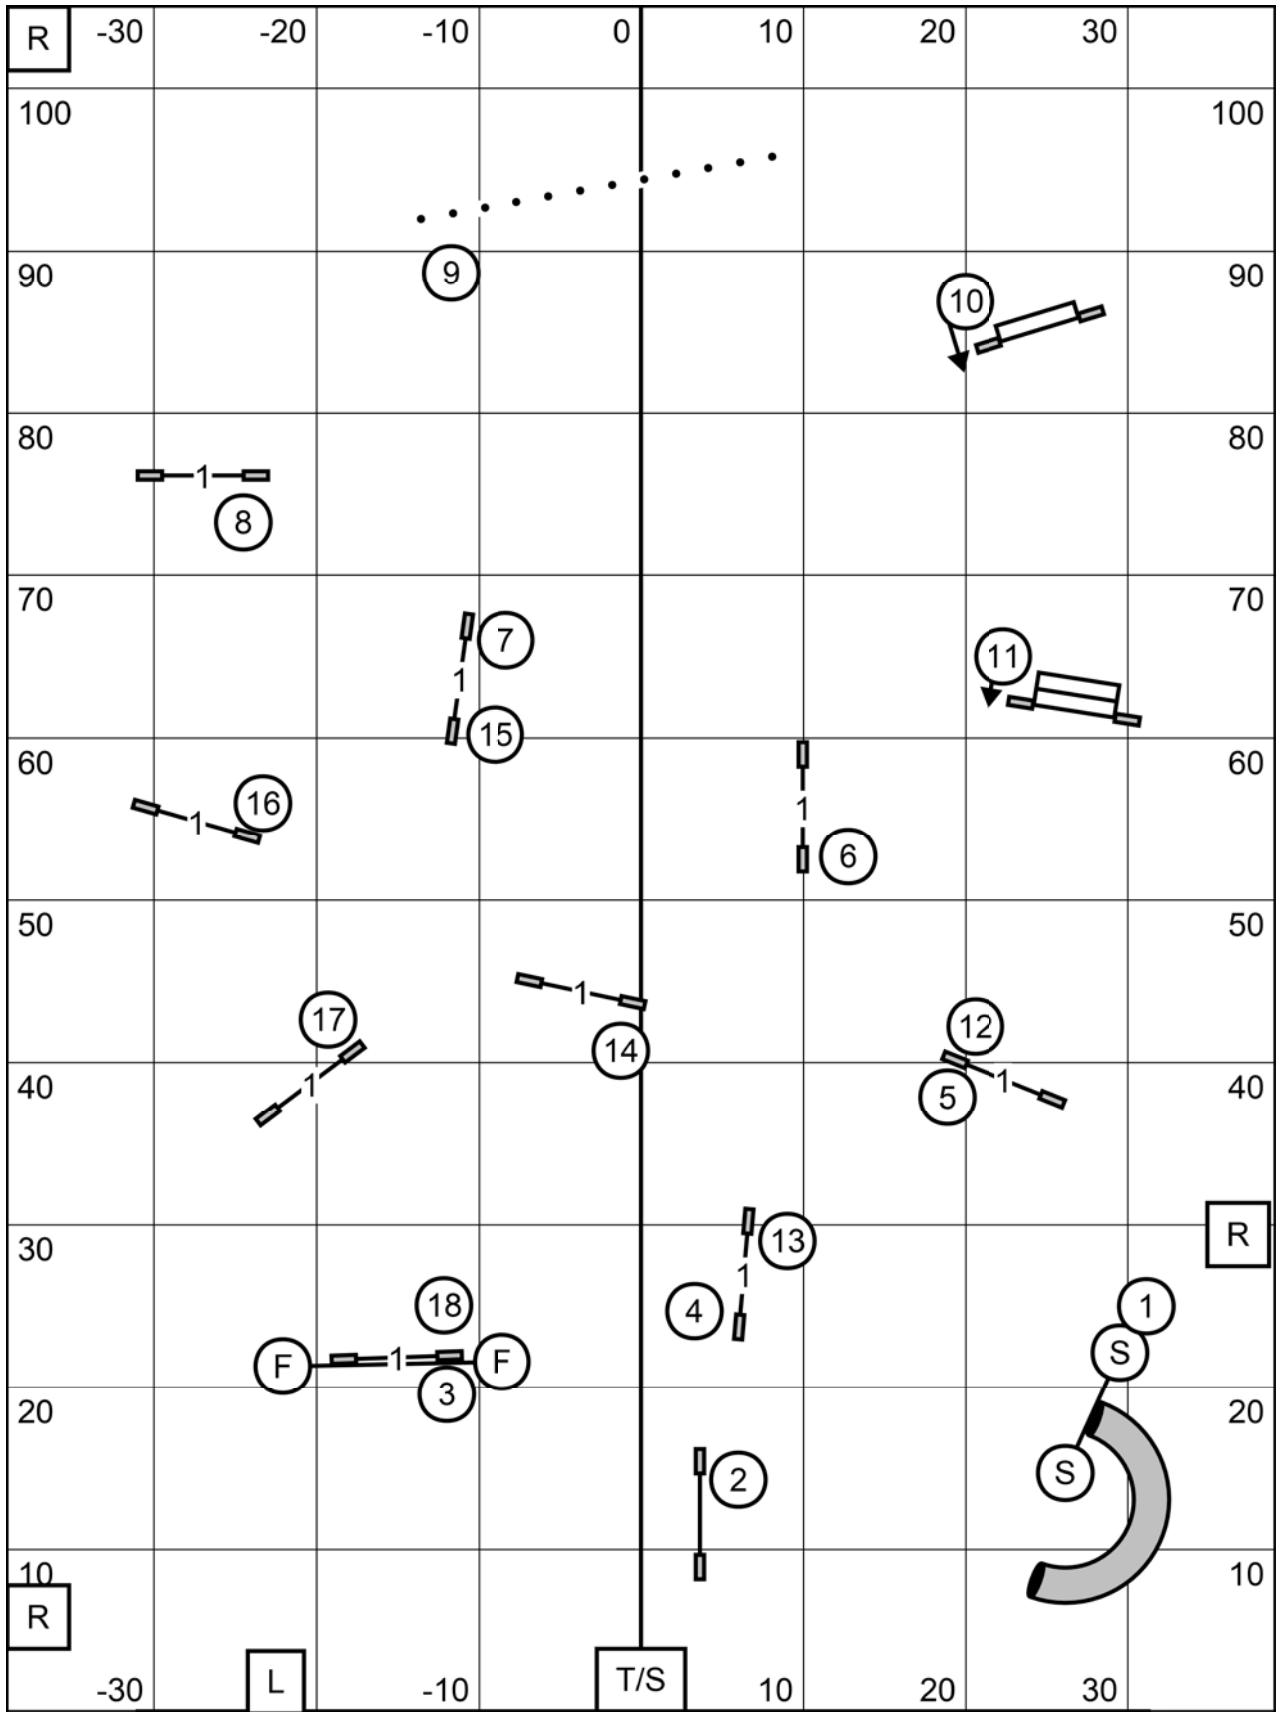

Master/Excellent Jumpers w/ Weaves
Mt. Nittany Dog Training Club
Penn State Ag Progress Grounds, Pennsylvania Furnace, PA
Sunday 25 September 2022
Jo Powers