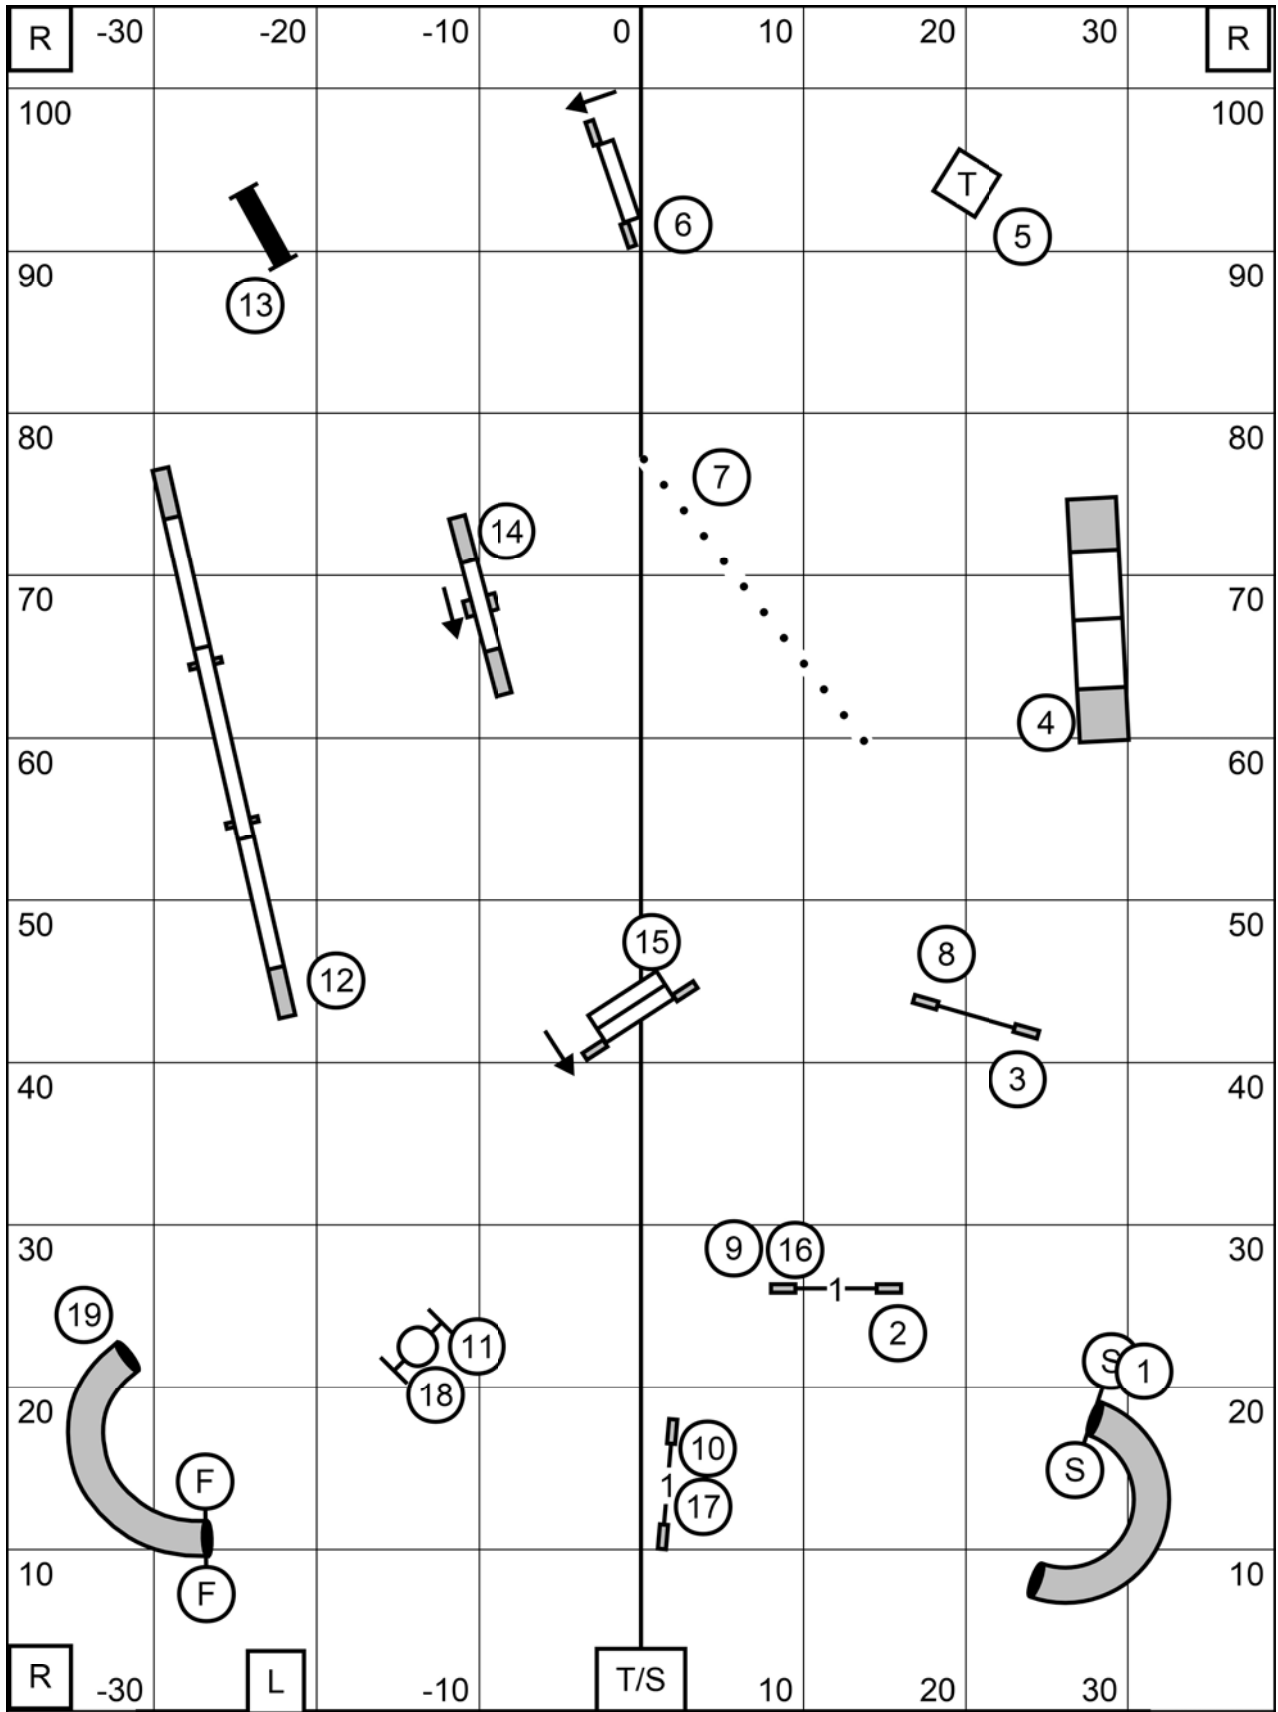

All FAST
 Mt. Nittany Dog Training Club
 Penn State Ag Progress Grounds, Pennsylvania Furnace,
 Sunday 25 September 2022
 Jo Powers

Gate Gate T/S Gate
 Mas/Exc: (6) (5) (4) —
 Open/Nov: (6) (5) or (4) (6)