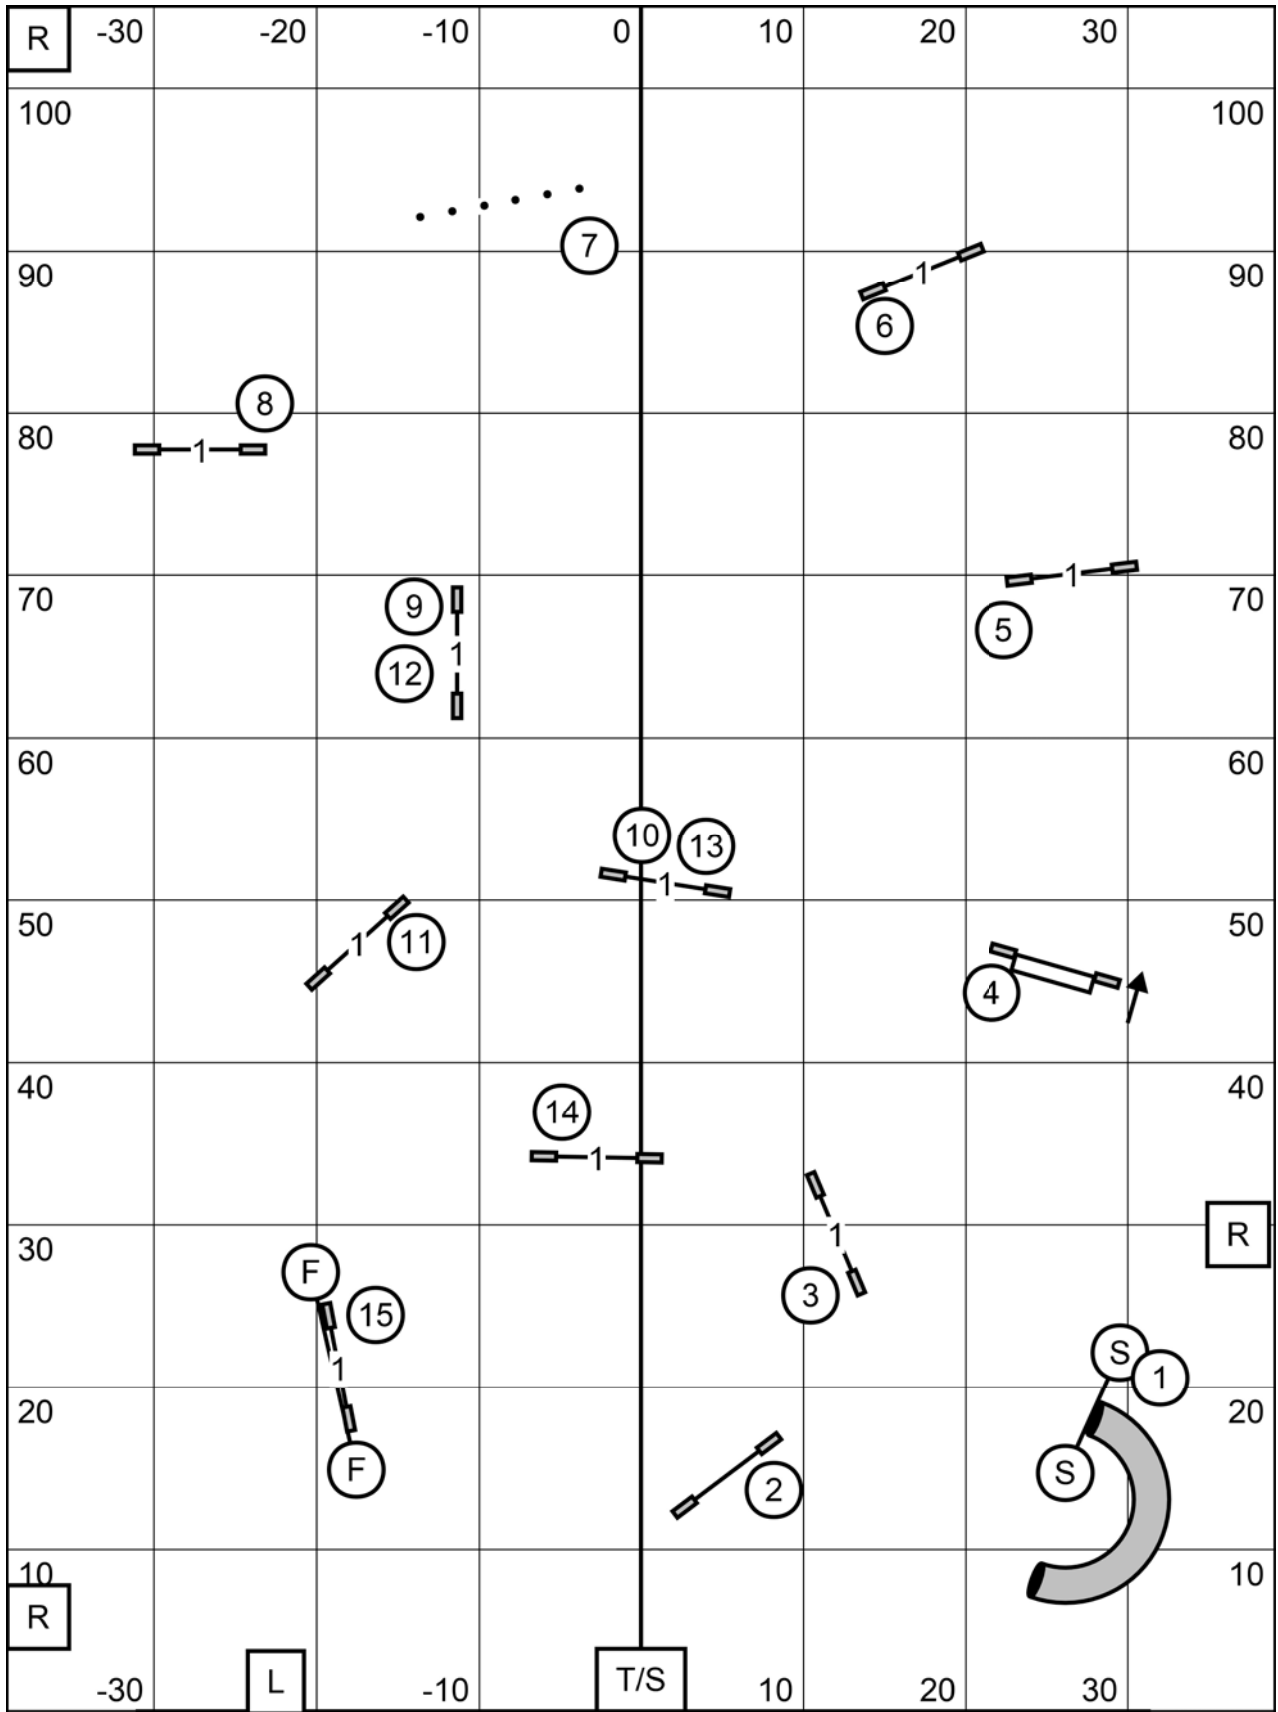

Gate   L   T/S   Gate
Novice Jumpers w/ Weaves
Mt. Nittany Dog Training Club
Penn State Ag Progress Grounds, Pennsylvania Furnace, PA
Sunday 25 September 2022
Jo Powers