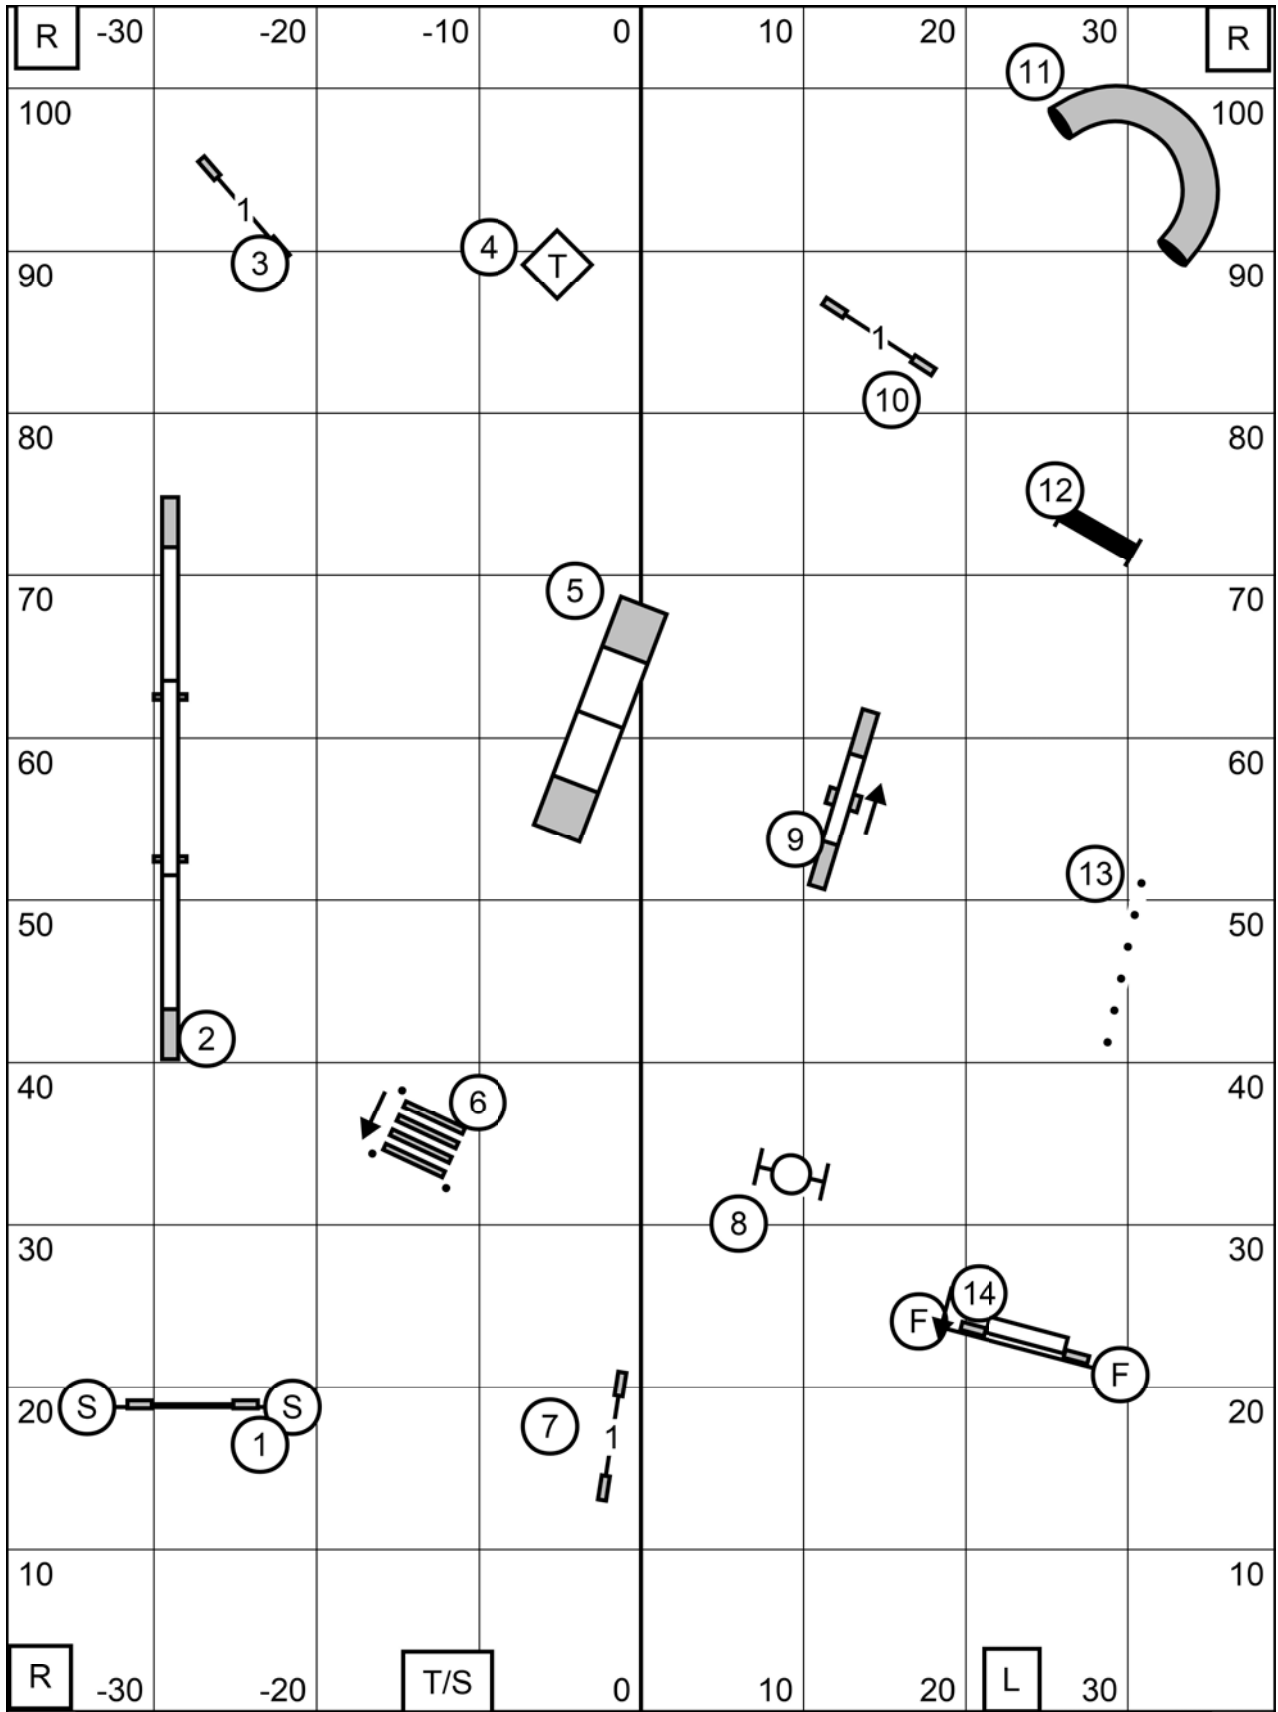

R	-30	-20	T/S	0	10	20	L	30	R
Gate	Novice Standard Mt. Nittany Dog Training Club Penn State Ag Progress Grounds, Pennsylvania Furnace, PA Saturday 24 September 2022 Jo Powers								Gate