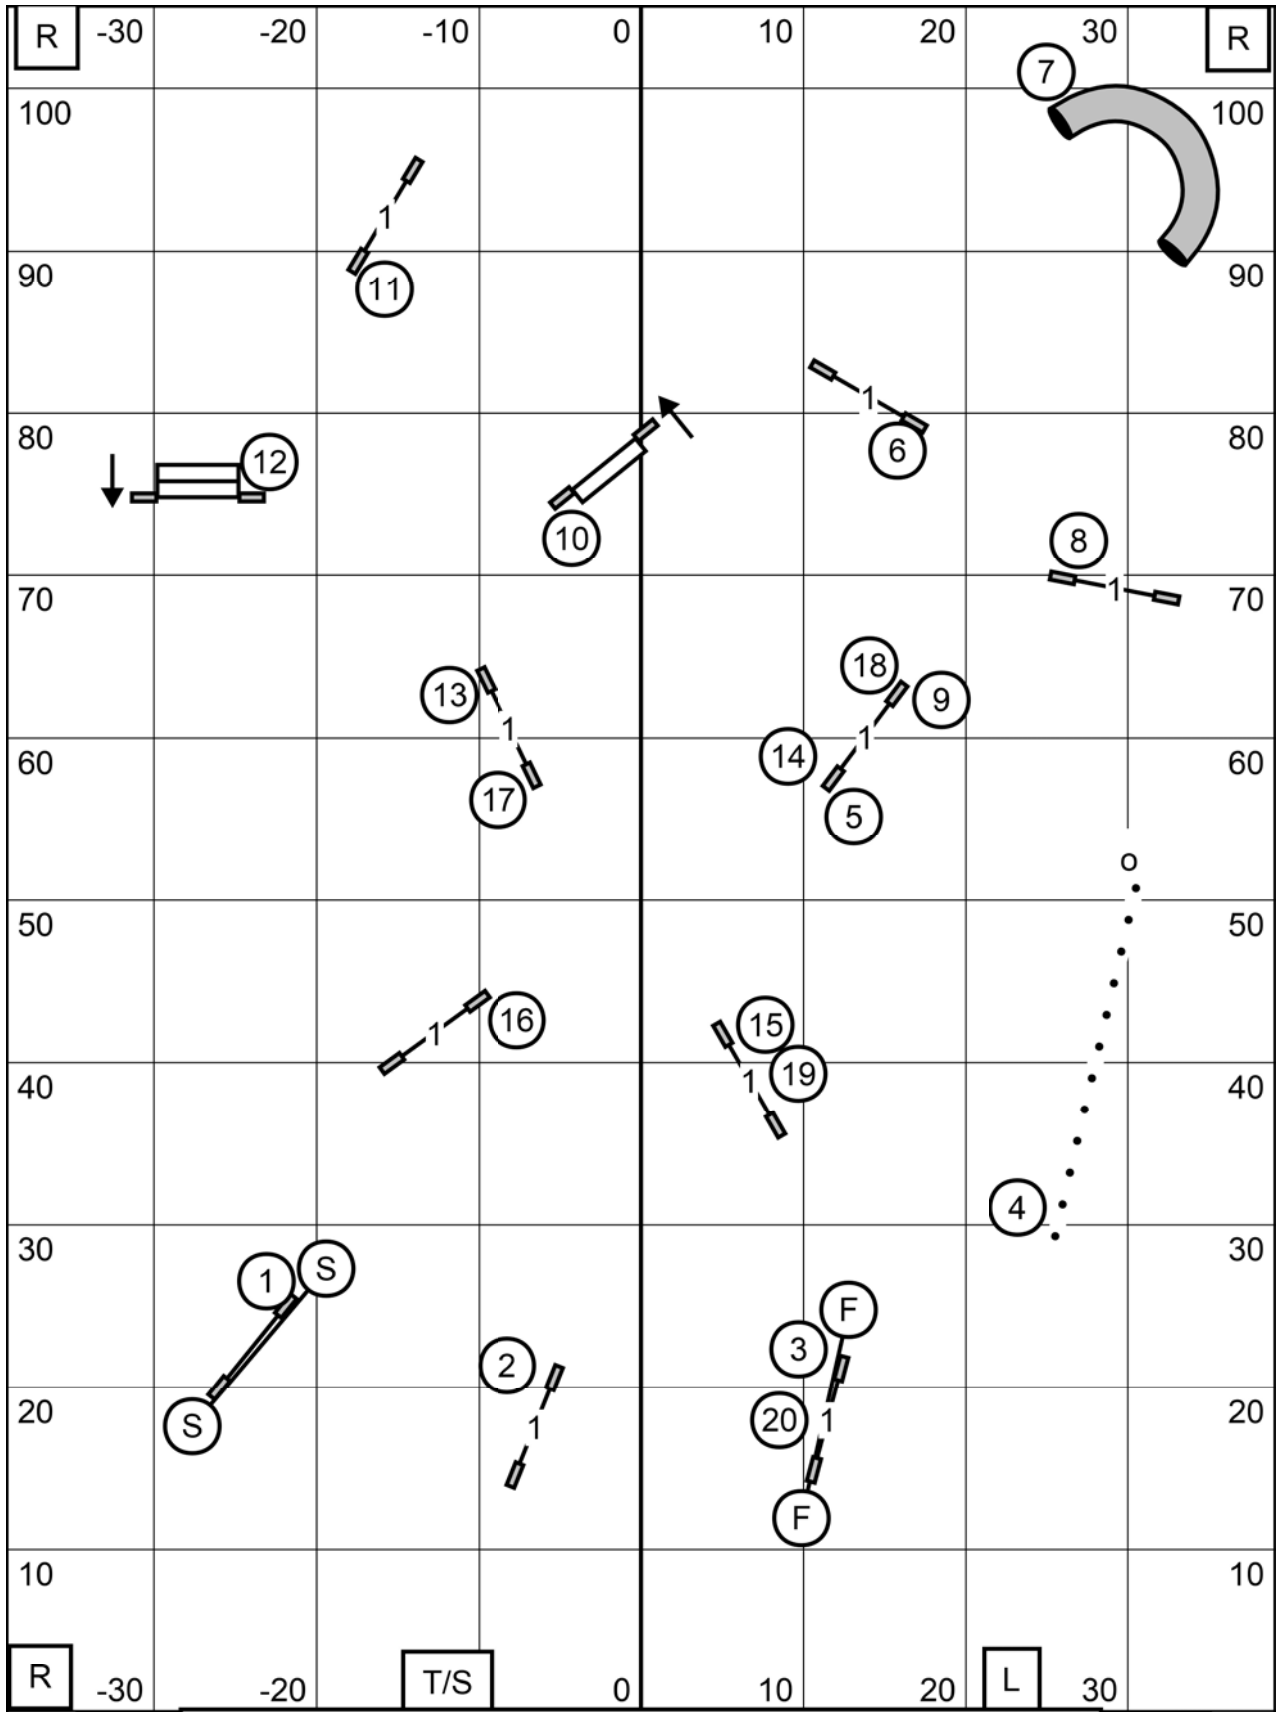

Gate

Master/Excellent Jumpers w/ Weaves

Mt. Nittany Dog Training Club

Penn State Ag Progress Grounds, Pennsylvania Furnace, PA

Saturday 24 September 2022

Jo Powers

Gate