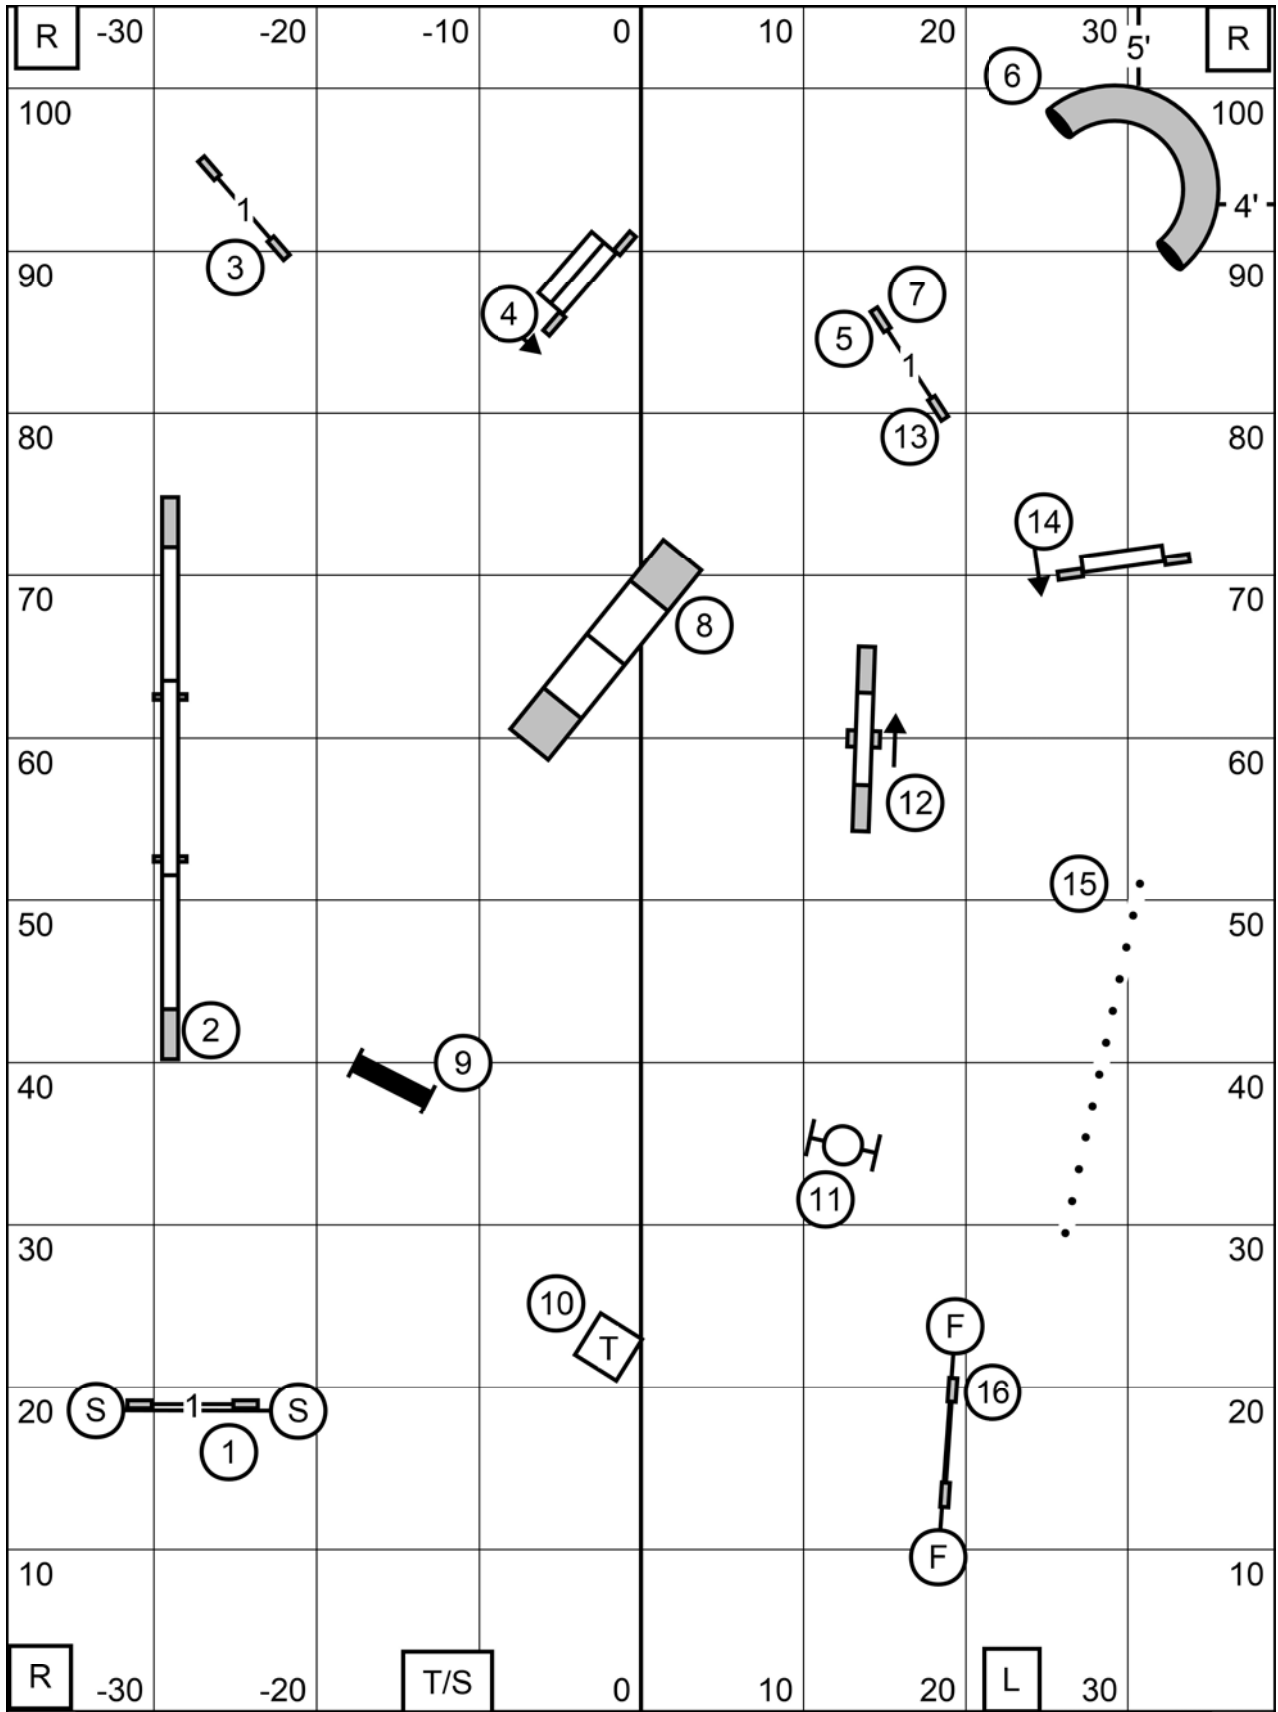

Gate

**Master/Excellent Standard**

Mt. Nittany Dog Training Club

Penn State Ag Progress Grounds, Pennsylvania Furnace, PA

Saturday 24 September 2022

Jo Powers

Gate

Gate
**Open Standard**
Gate