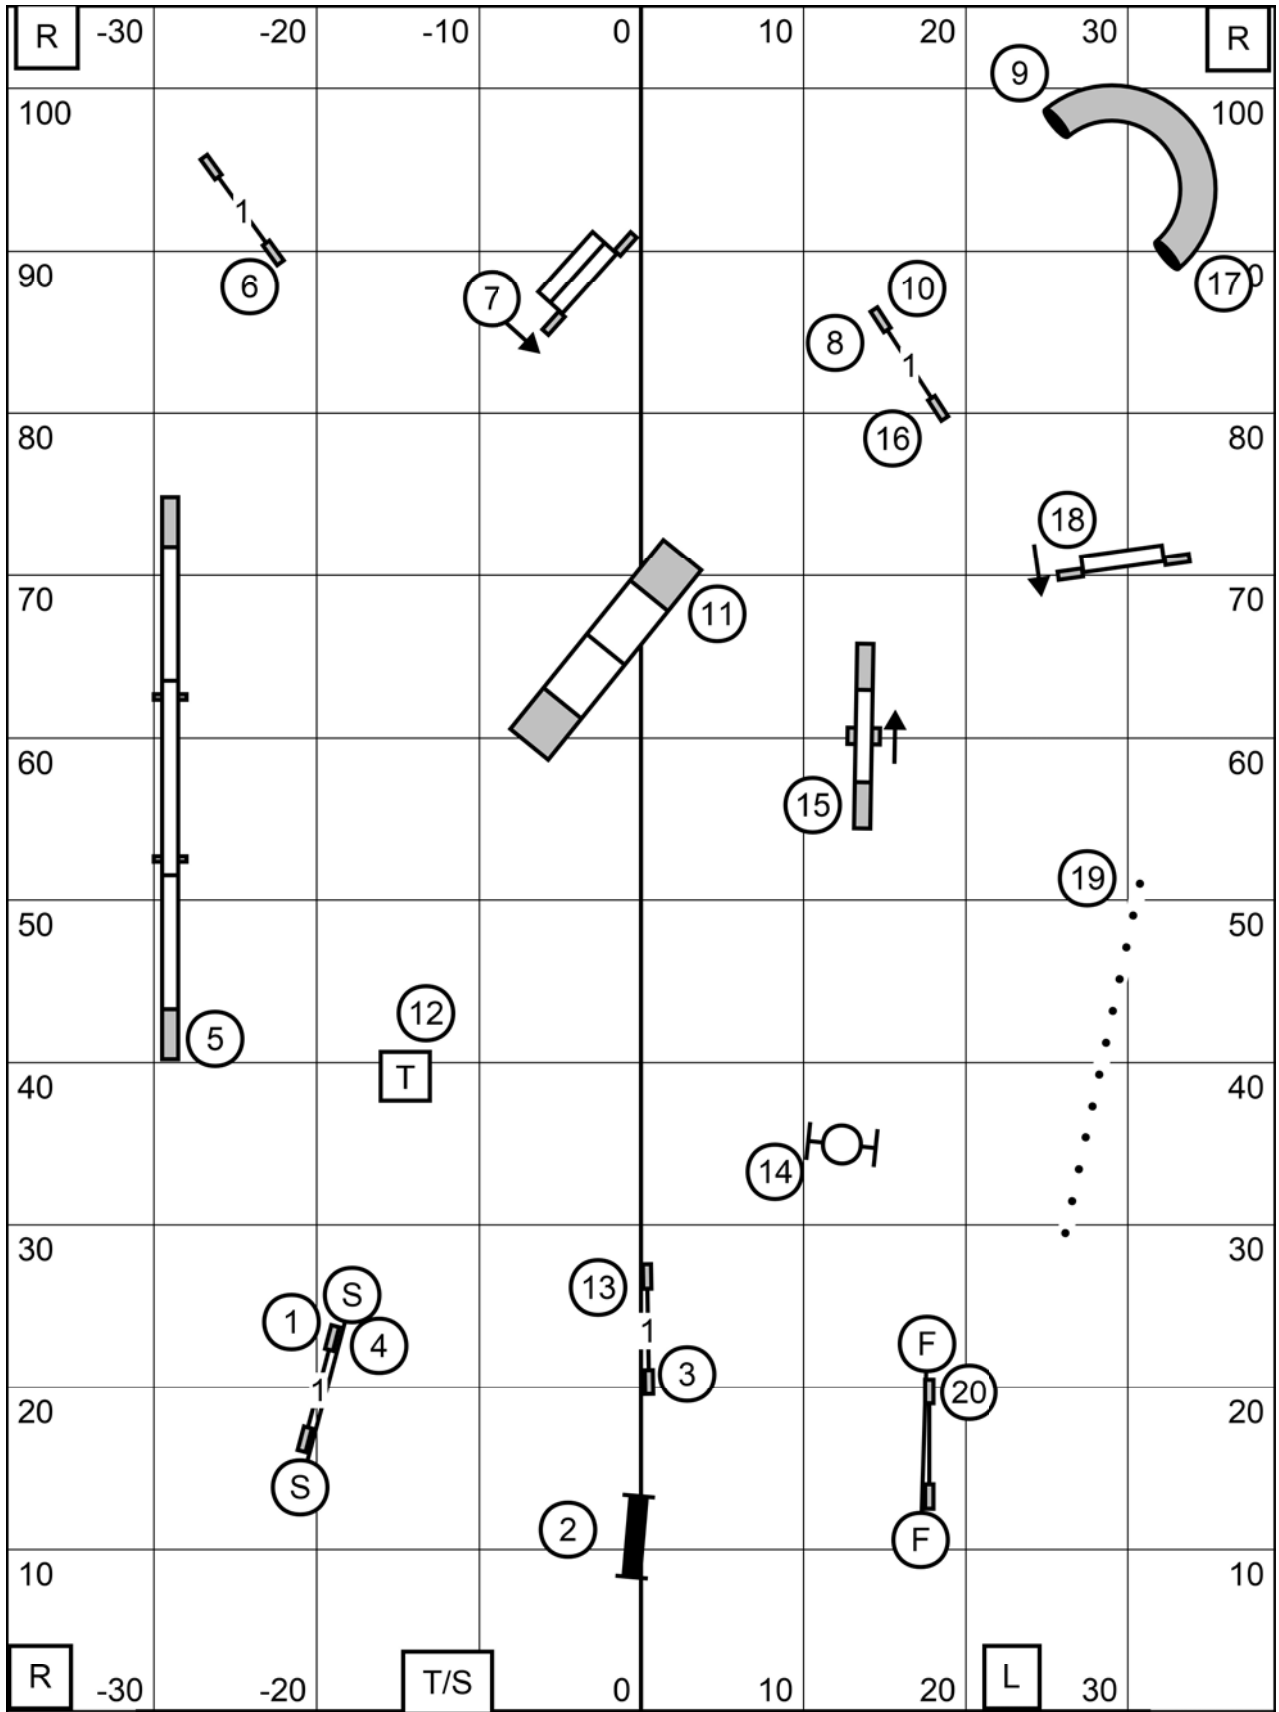

**All FAST**  
 Mt. Nittany Dog Training Club  
 Penn State Ag Progress Grounds, Pennsylvania Furnace, PA  
 Saturday 24 September 2022  
 Jo Powers

Gate — Mas/Exc: 6 5 4  
 Gate — Open: 6 5 —  
 ..... Novice: 5 4 or 6 5

Gate

**Master/Excellent Standard**

Mt. Nittany Dog Training Club

Penn State Ag Progress Grounds, Pennsylvania Furnace, PA

Saturday 24 September 2022

Jo Powers

Gate

Gate
**Open Standard**
Gate