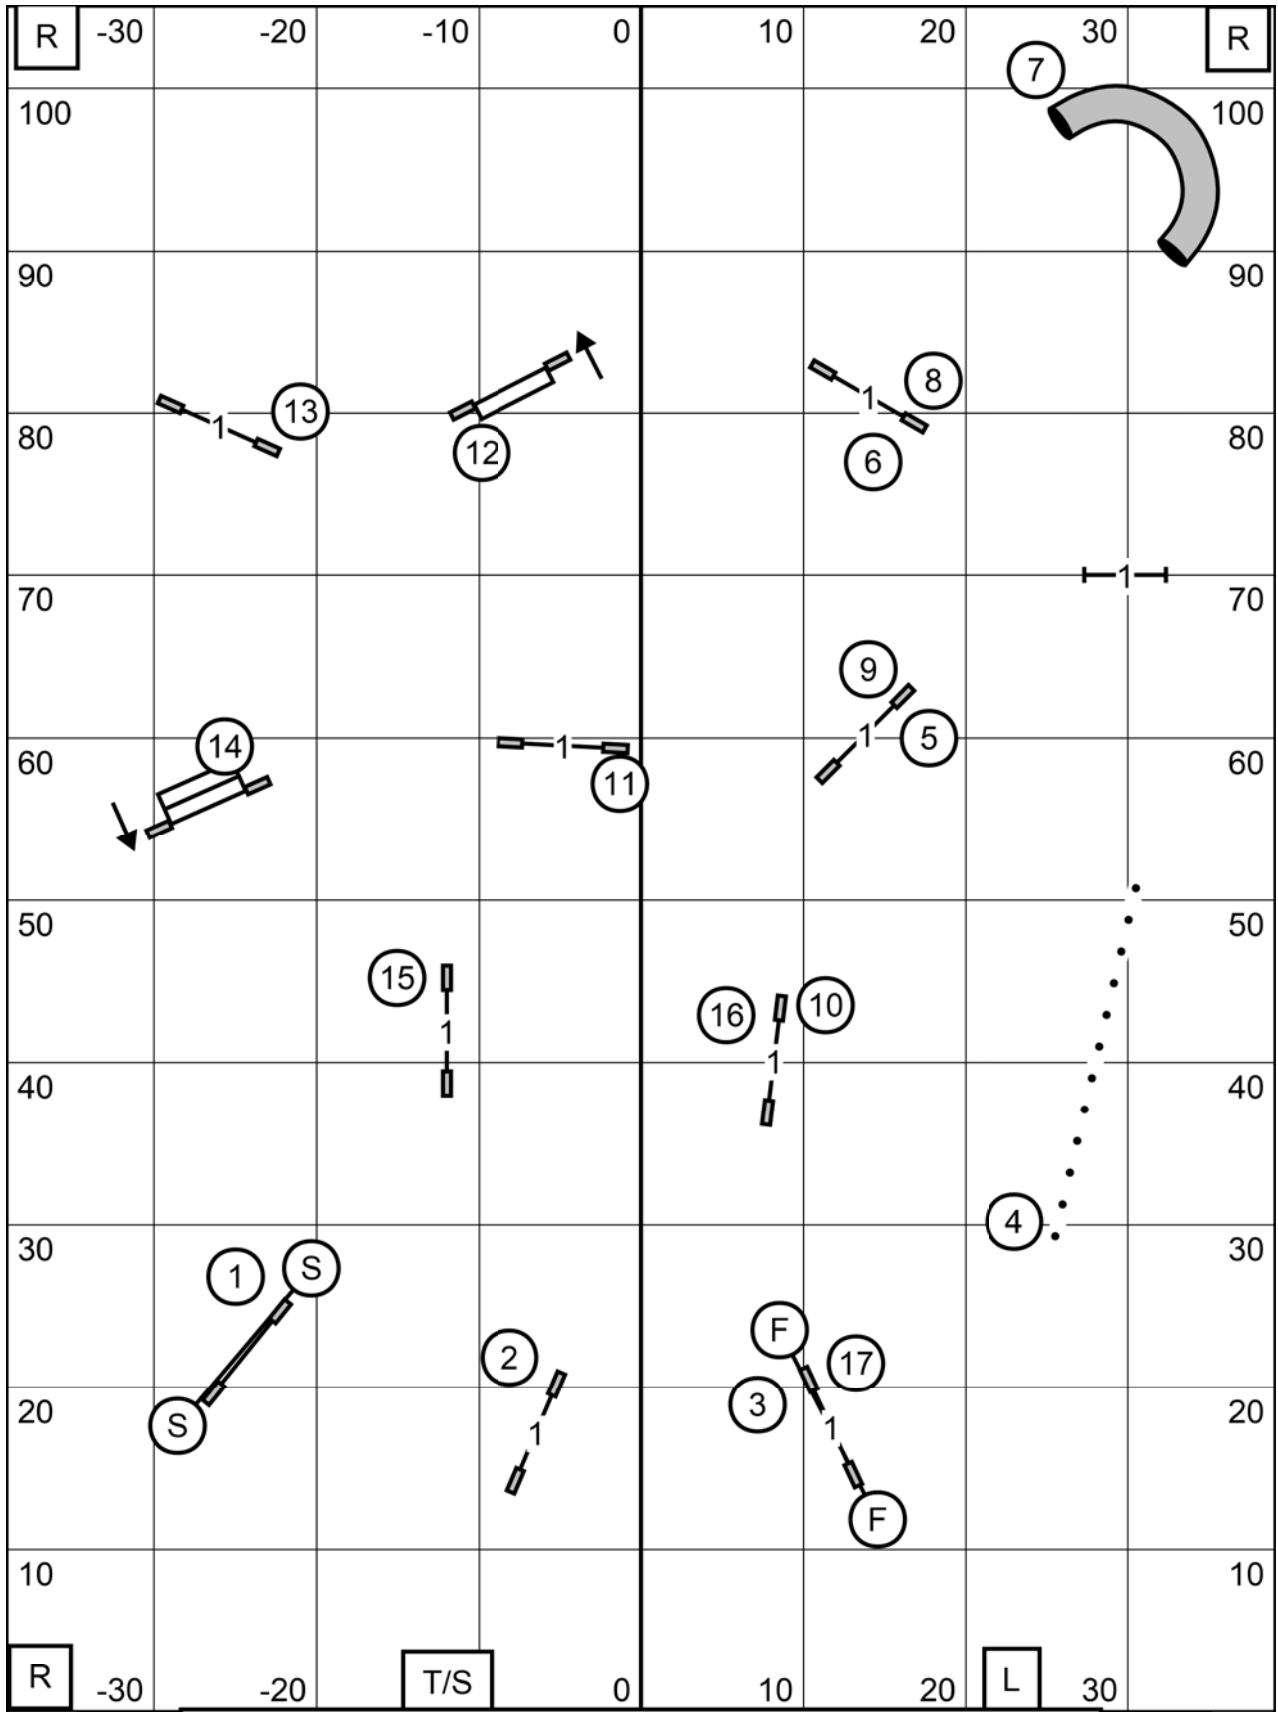

Gate

**Master/Excellent Jumpers w/ Weaves**

Mt. Nittany Dog Training Club

Penn State Ag Progress Grounds, Pennsylvania Furnace, PA

Saturday 24 September 2022

Jo Powers

Gate

R	-30	-20	T/S	0	10	20	L	30	R
Gate	<p><b>Open Jumpers w/ Weaves</b>          Mt. Nittany Dog Training Club          Penn State Ag Progress Grounds, Pennsylvania Furnace, PA          Saturday 24 September 2022          Jo Powers</p>								Gate