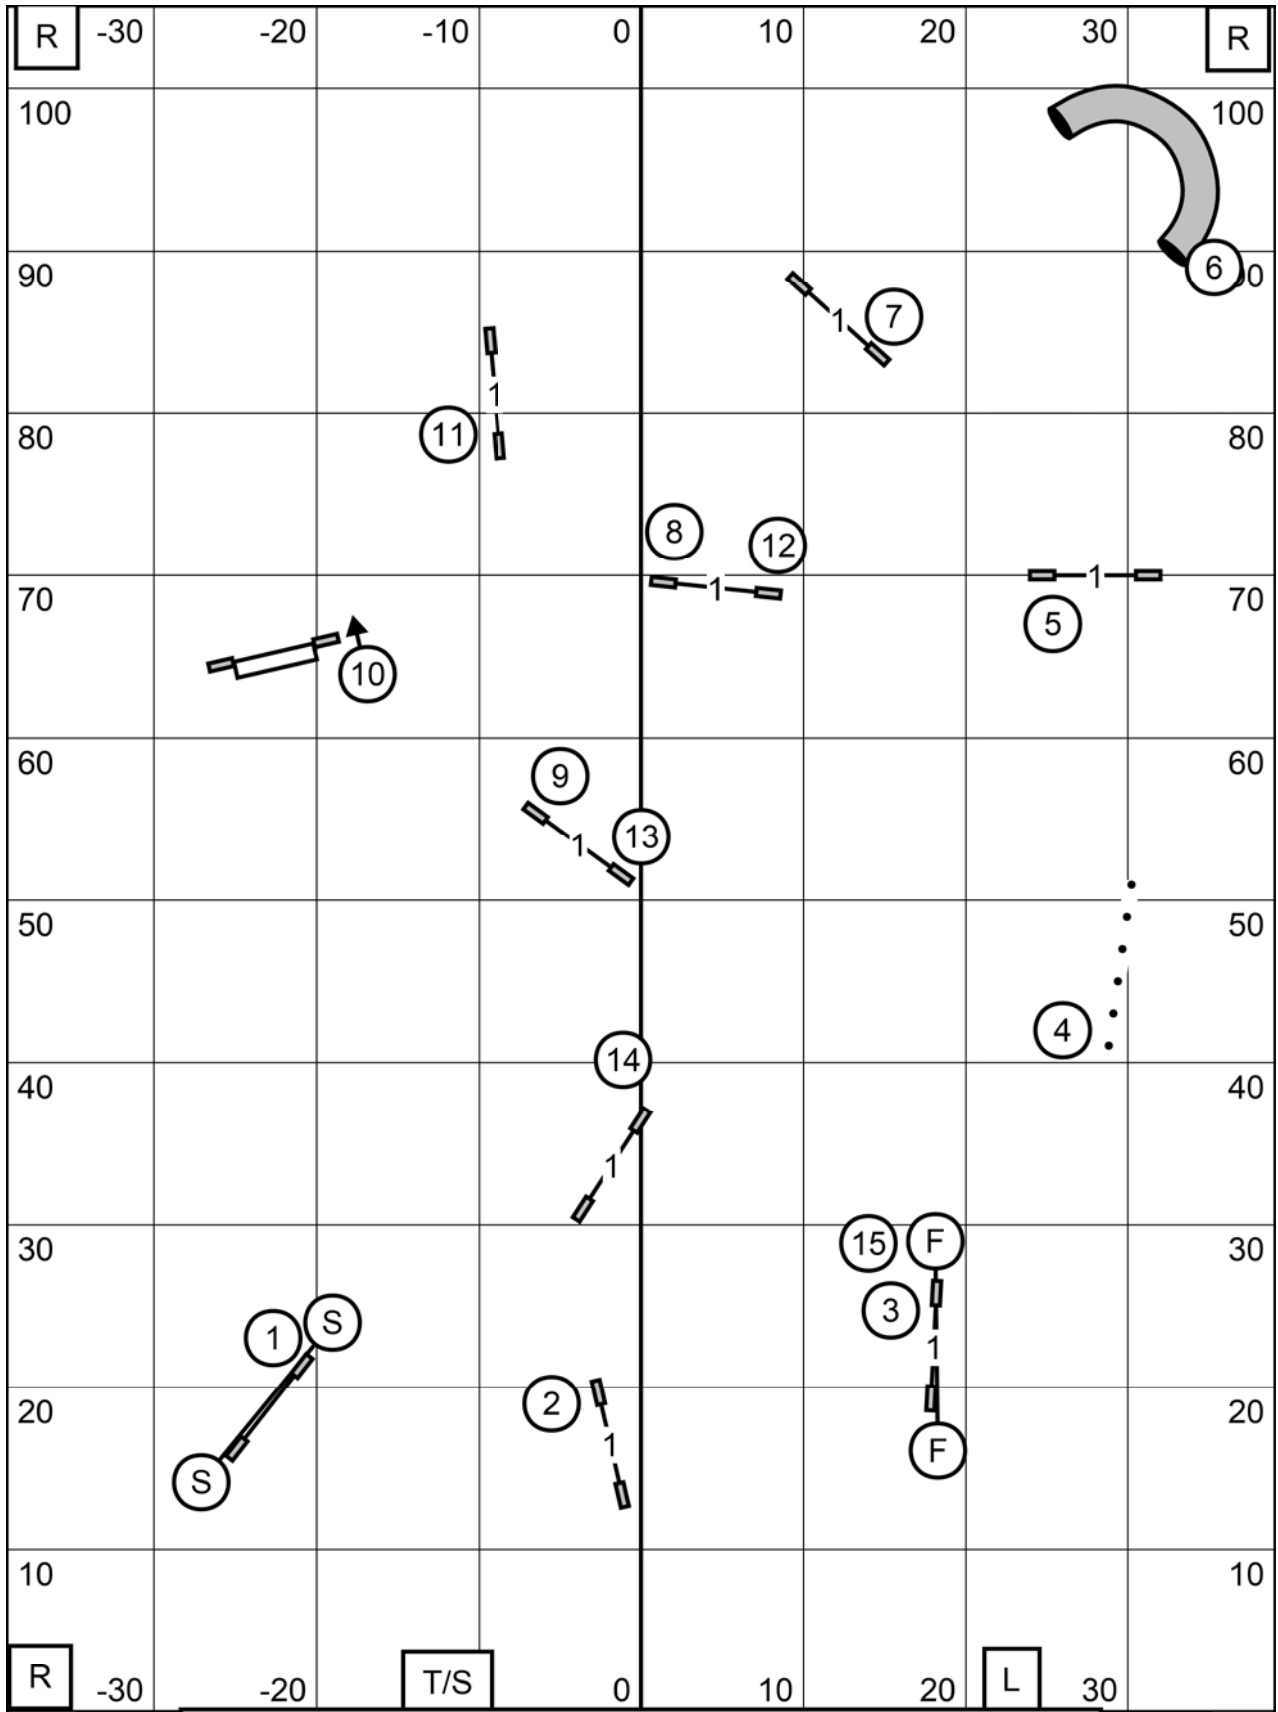

Gate

**Master/Excellent Jumpers w/ Weaves**

Mt. Nittany Dog Training Club

Penn State Ag Progress Grounds, Pennsylvania Furnace, PA

Saturday 24 September 2022

Jo Powers

Gate

R	-30	-20	T/S	0	10	20	L	30	R
Gate	<p><b>Open Jumpers w/ Weaves</b>          Mt. Nittany Dog Training Club          Penn State Ag Progress Grounds, Pennsylvania Furnace, PA          Saturday 24 September 2022          Jo Powers</p>								Gate