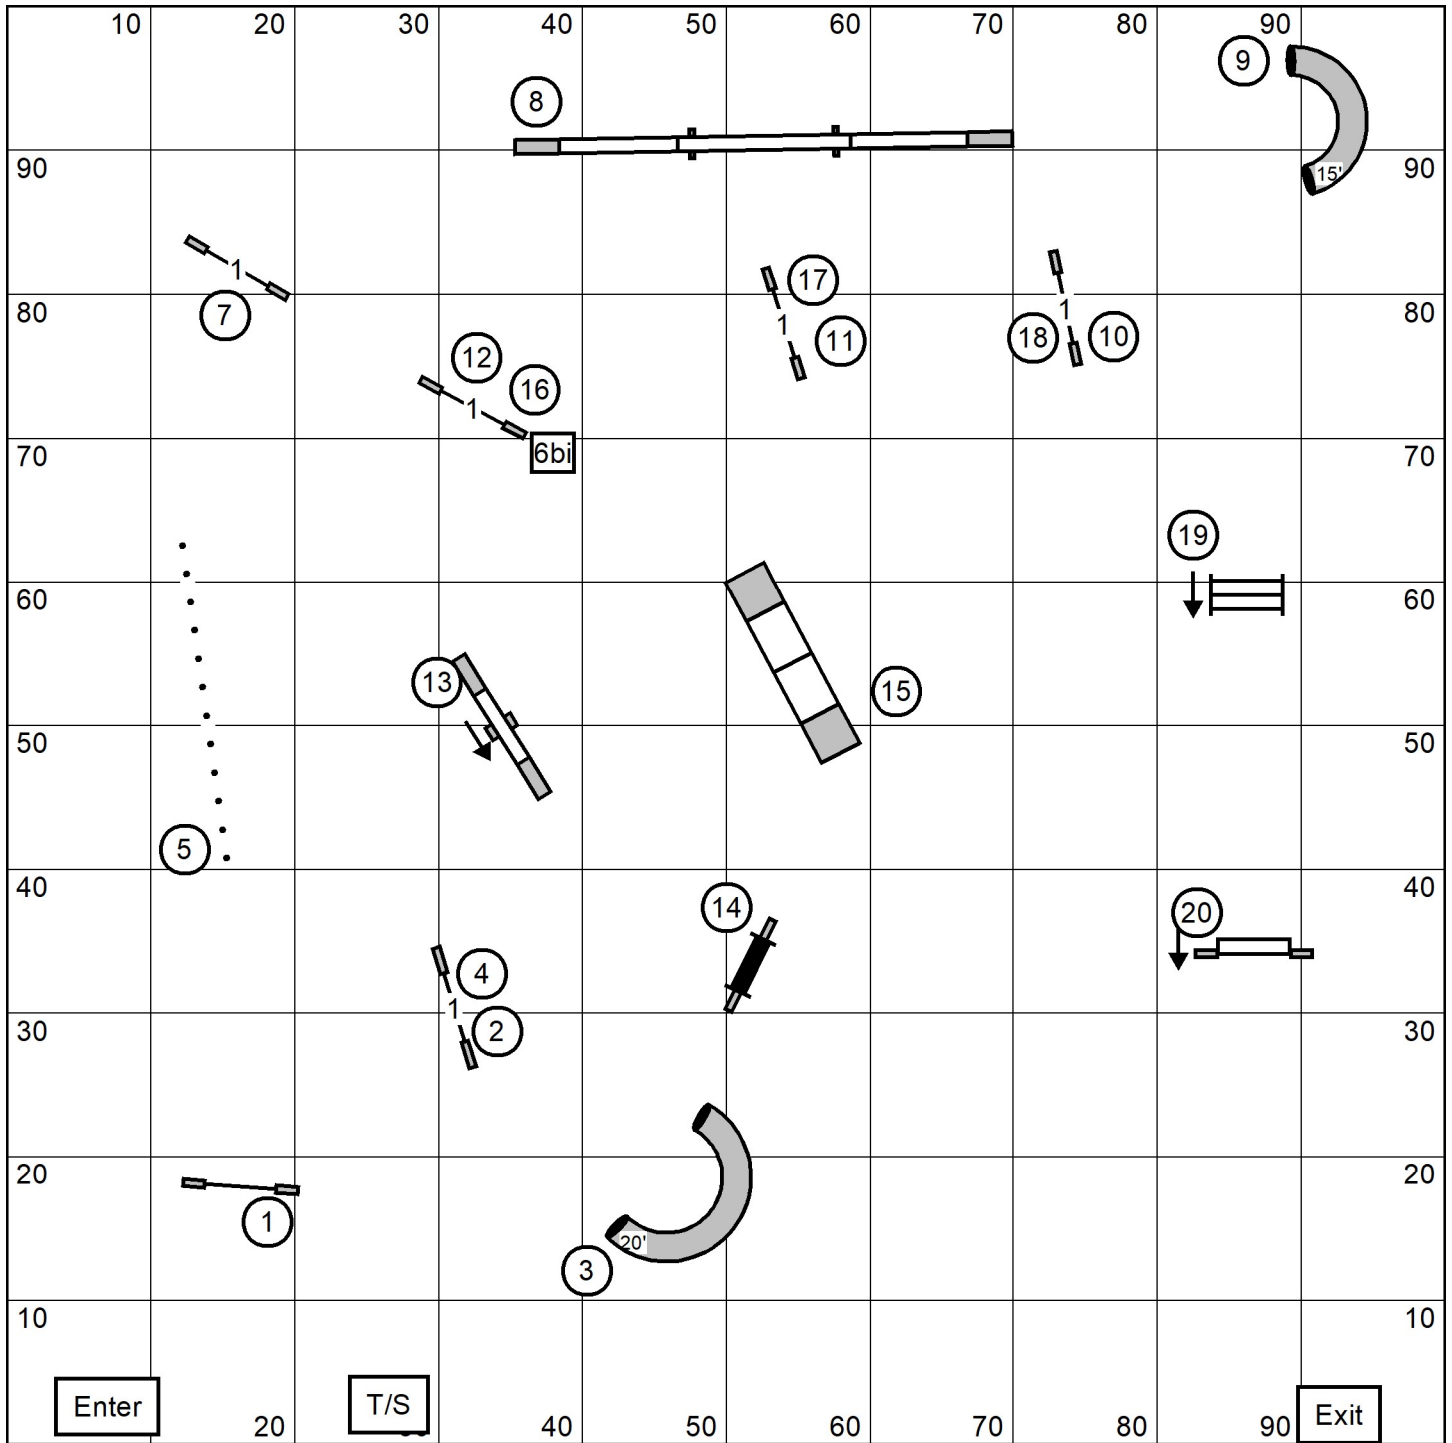

Williamsport Dog Training Club
Palmyra, PA
October 6, 2024 Sunday

Premier Standard
Indoors/Turf 100 X 100
Judge:Linda Syner