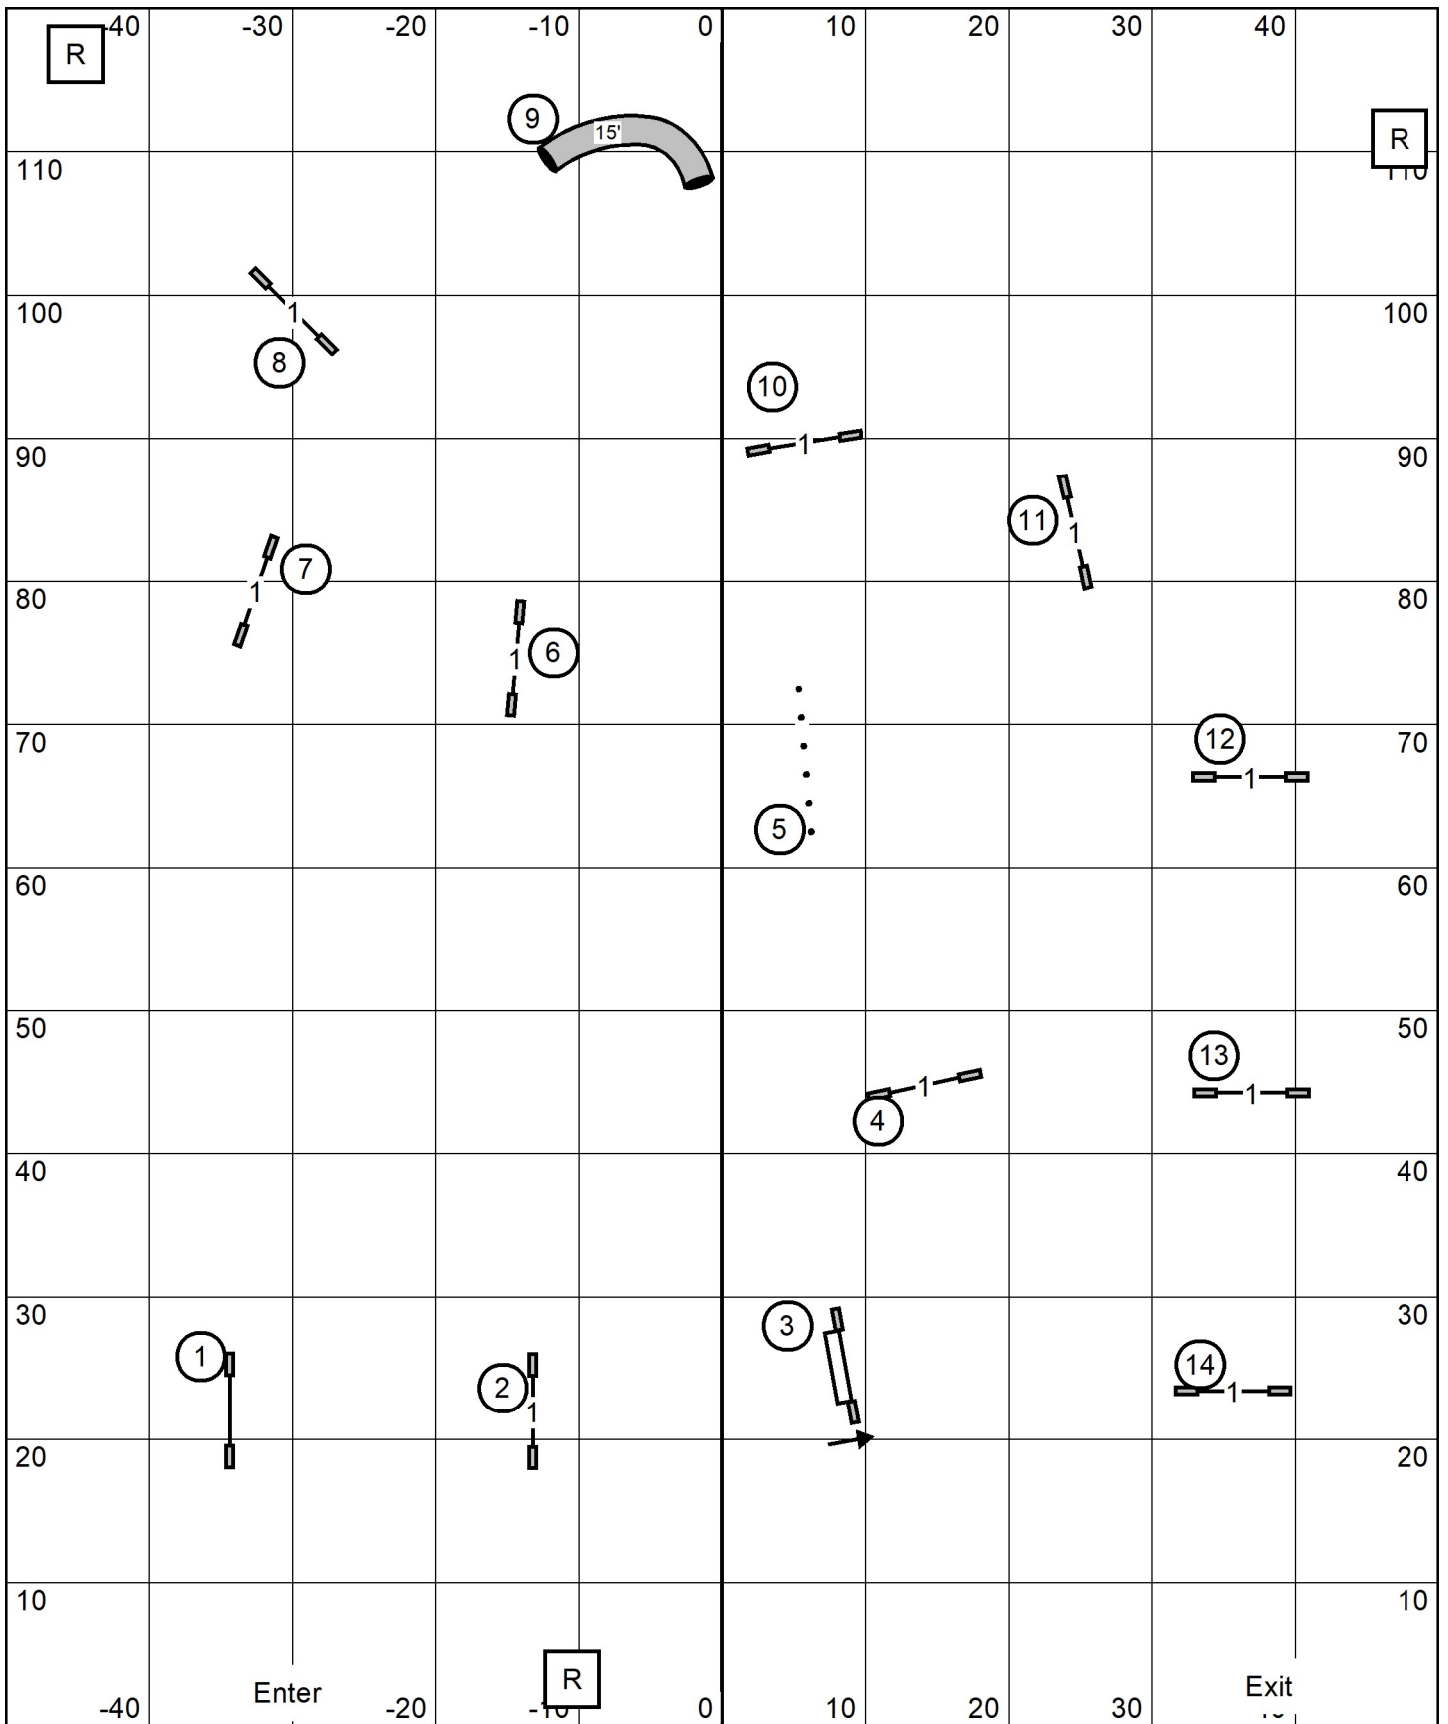

Williamsport Dog Training Club
In The Net, Palmyra, Pa.
Sunday, Oct 6, 2024
Judge: Pam Johnson

T/S

NOVICE JWW
Indoors/Turf
100 x 120