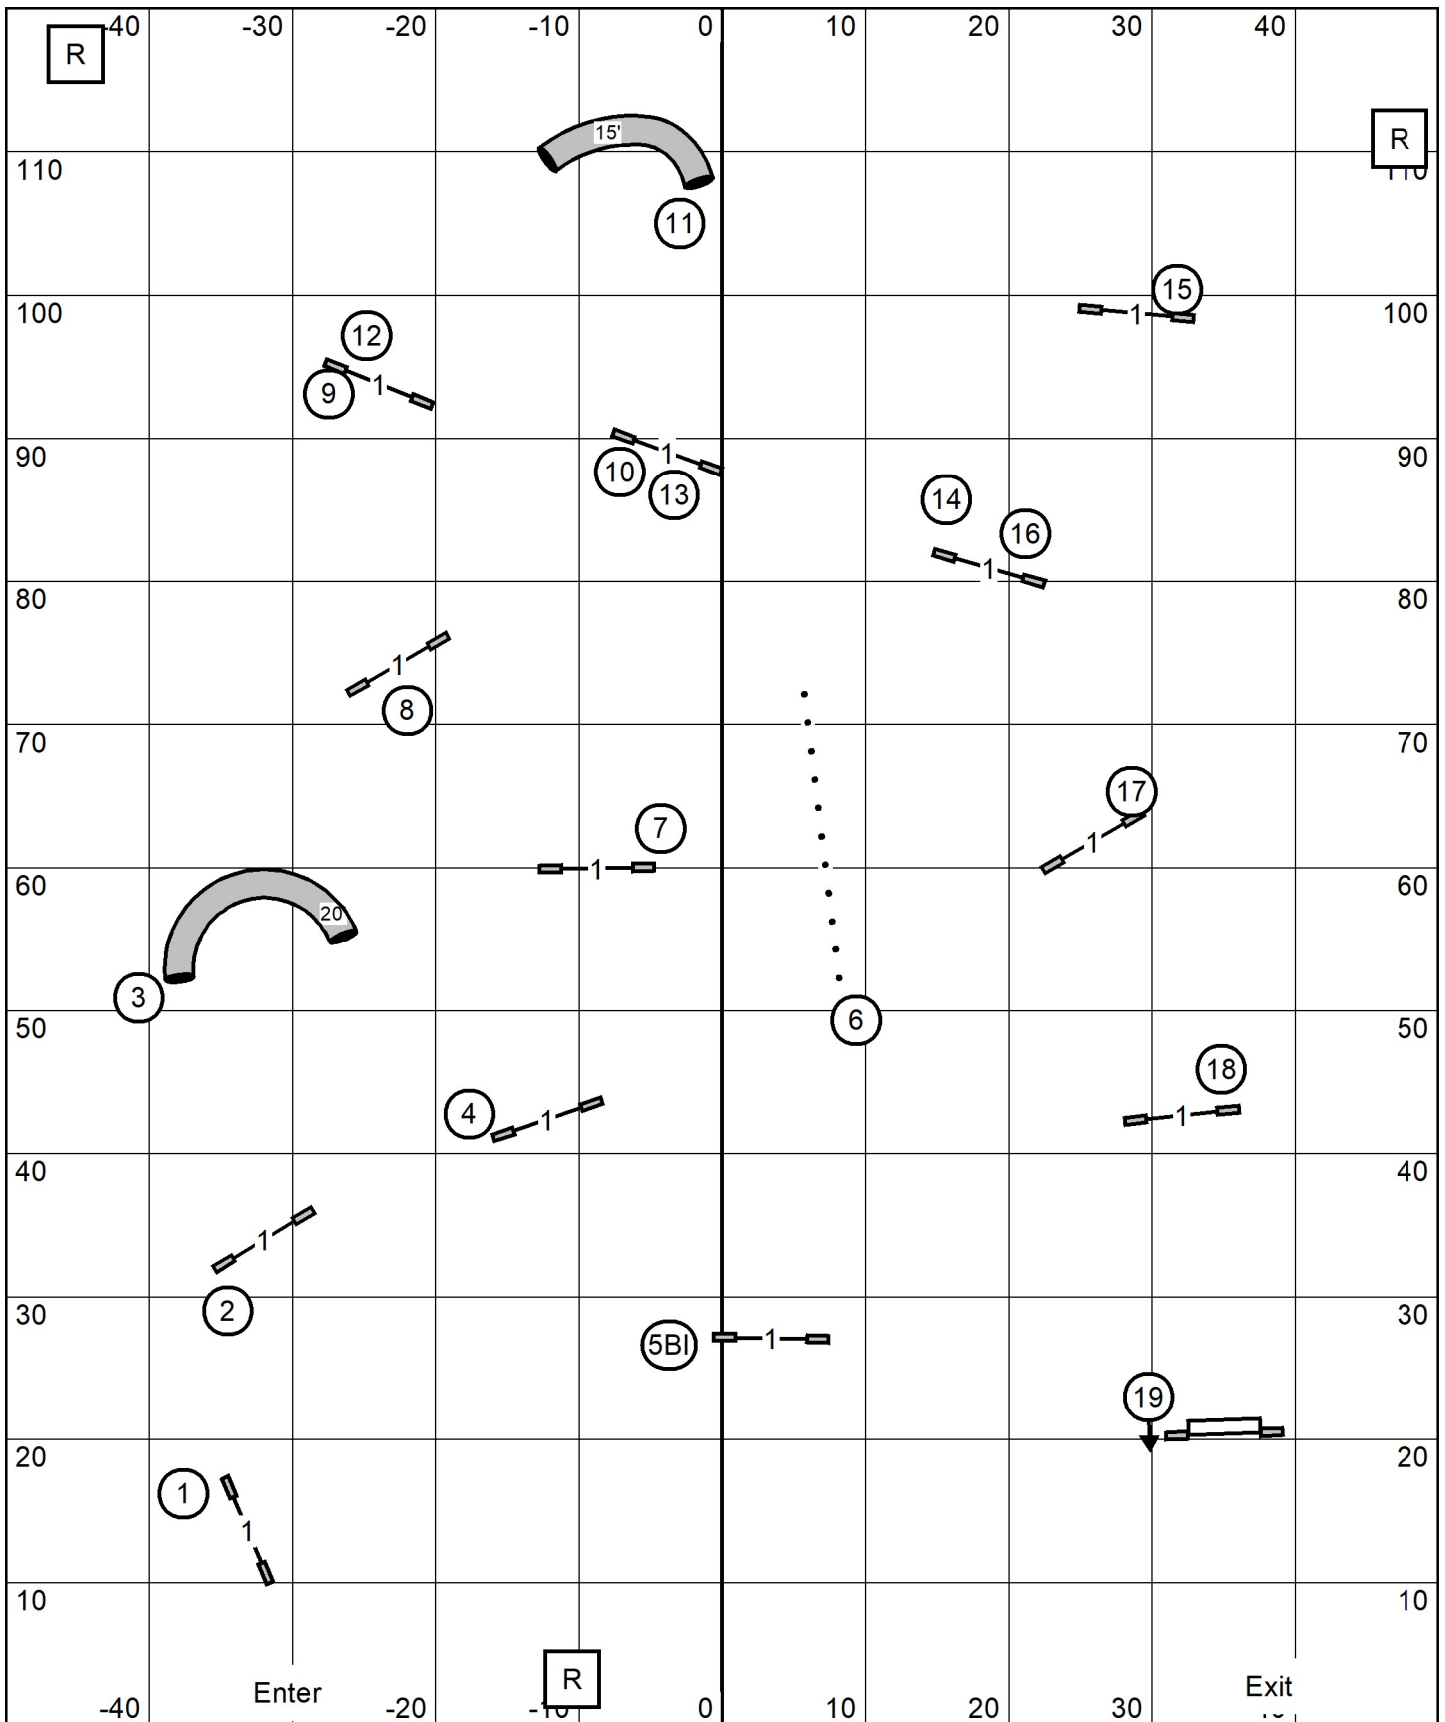

T/S

EX MAS JWW
 Indoors/Turf
 100 x 120

Ex/Mas- 4-5-6 solid line
 Open - 4-5-6 dashed line
 Novice - 6-8 squares or 8-6 circles dotted line

Tunnel 8 is Bi-Directional for Ex/Mas & Open

4 & 5 bi-directional for Novice

T/S

NOVICE JWW
 Indoors/Turf
 100 x 120

Williamsport Dog Training Club
 In The Net, Palmyra, Pa.
 Sunday, Oct 6, 2024
 Judge: Pam Johnson

T/S

OPEN JWW
 Indoors/Turf
 100 x 120

Williamsport Dog Training Club
 In The Net, Palmyra, Pa.
 Sunday, Oct 6, 2024
 Judge: Pam Johnson