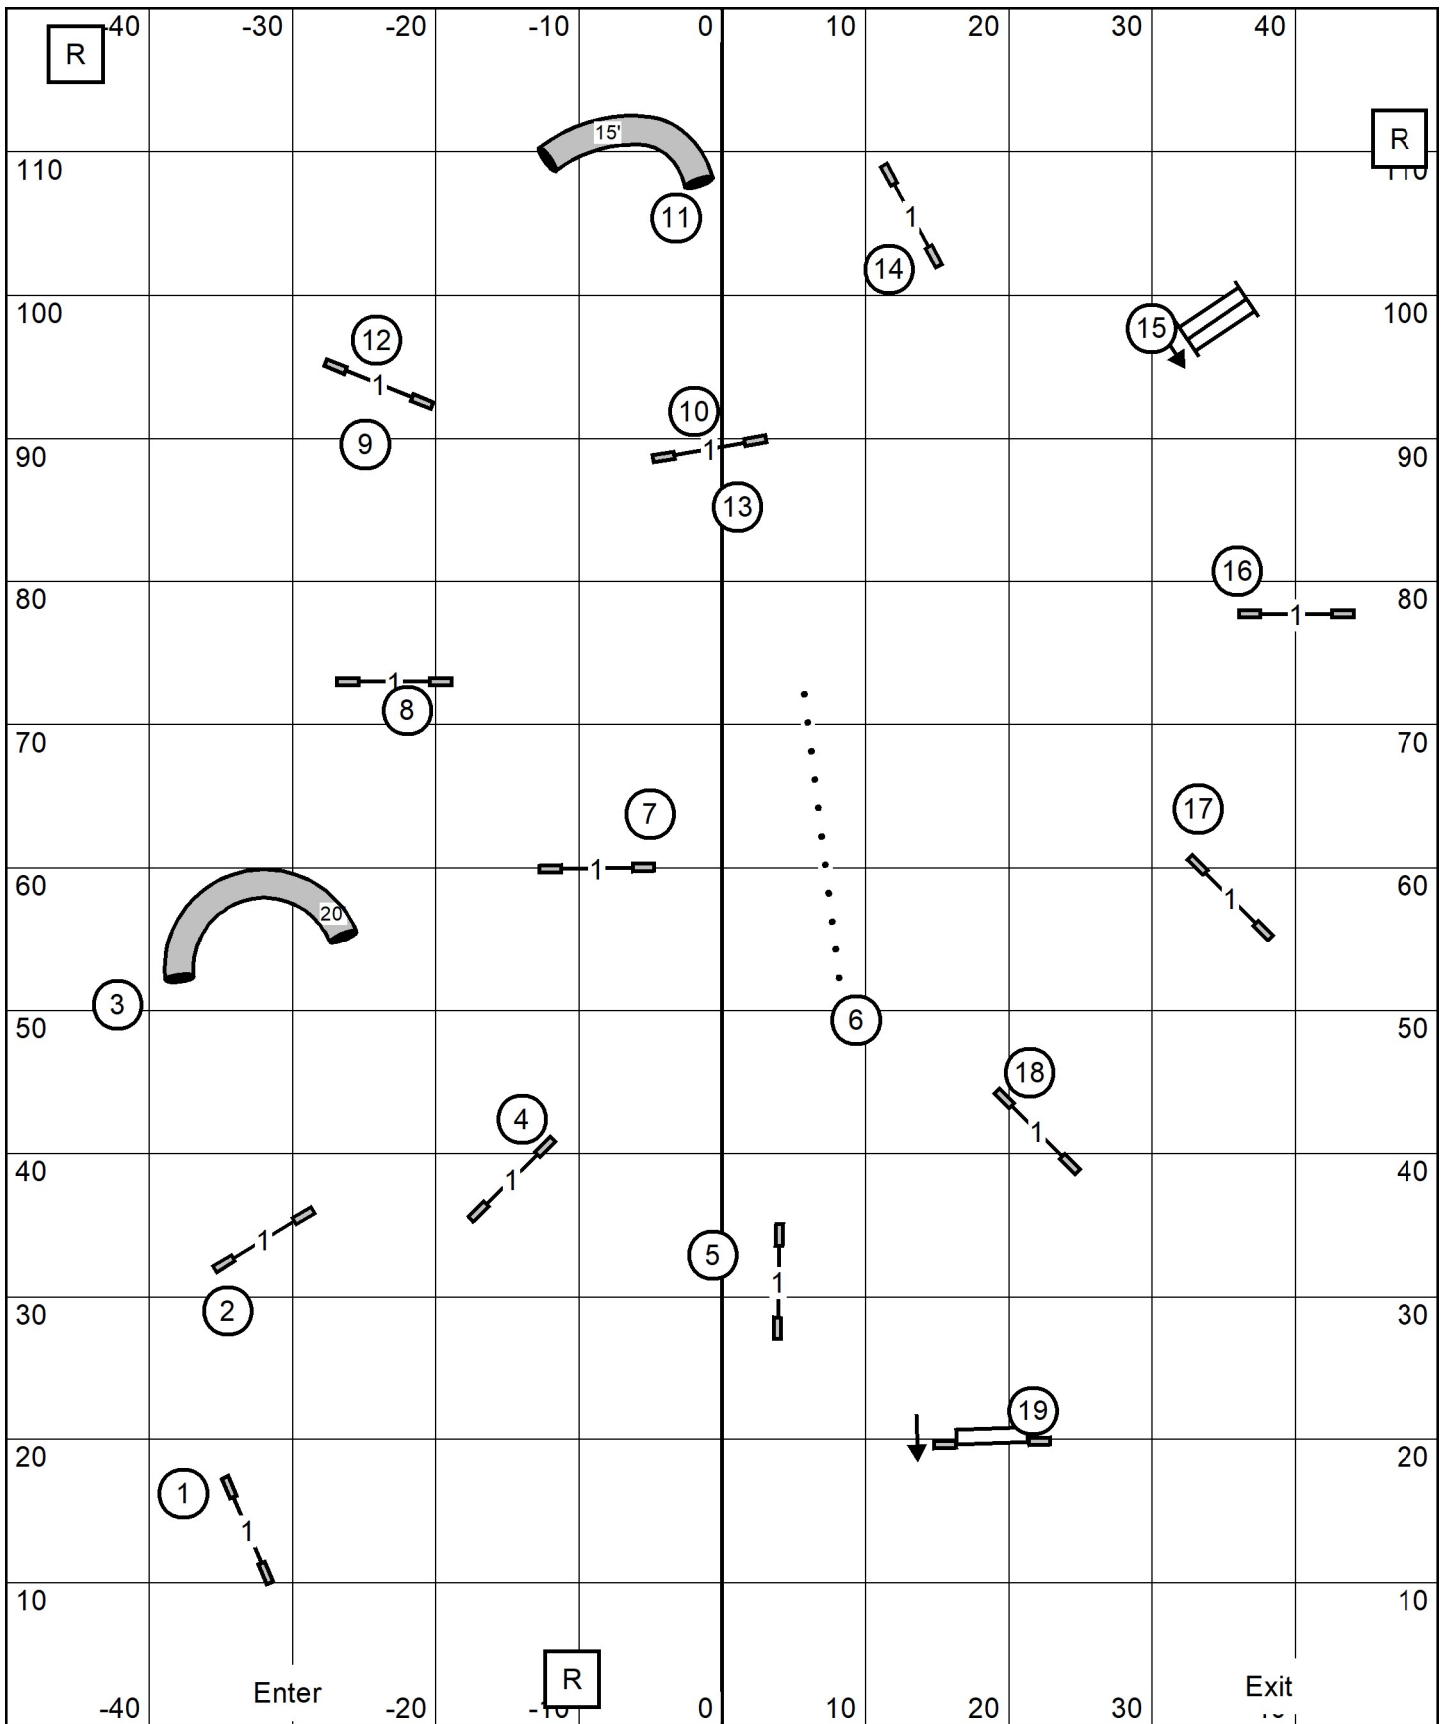

Williamsport Dog Training Club
 Palmyra, PA
 October 6, 2024 Sunday

Master/Excellent Standard
 Indoors/Turf 100 X 100
 Judge:Linda Syner

Williamsport Dog Training Club
 Palmyra, PA
 October 6, 2024 Sunday

Premier Standard
 Indoors/Turf 100 X 100
 Judge:Linda Syner

Williamsport Dog Training Club
 Palmyra, PA
 October 6, 2024 Sunday

Time 2 Beat
 Indoors/Turf 100 X 100
 Judge:Linda Syner

Williamsport Dog Training Club
 In The Net, Palmyra, Pa.
 Sunday, Oct 6, 2024
 Judge: Pam Johnson

T/S

EX MAS JWW
 Indoors/Turf
 100 x 120

Ex/Mas- 4-5-6 solid line
 Open - 4-5-6 dashed line
 Novice - 6-8 squares or 8-6 circles dotted line

Tunnel 8 is Bi-Directional for Ex/Mas & Open

4 & 5 bi-directional for Novice