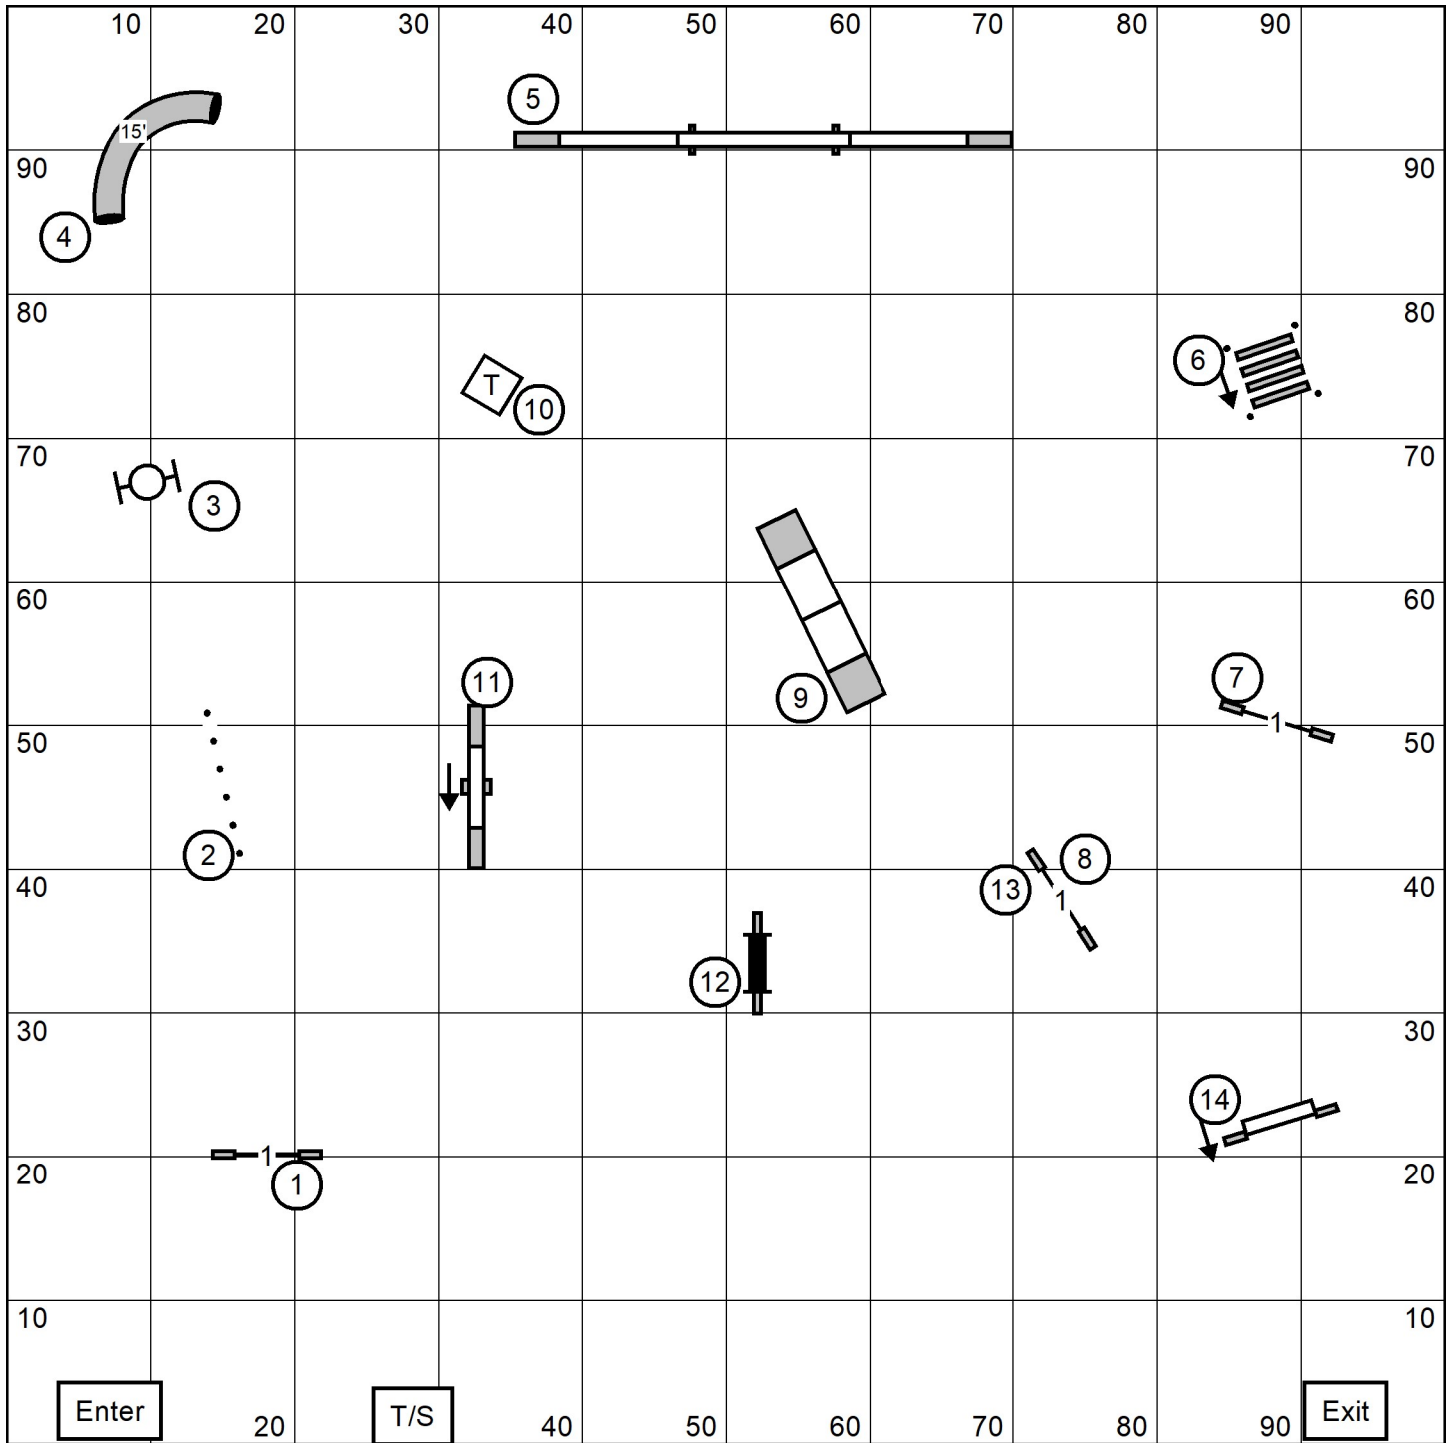

Williamsport Dog Training Club
 Palmyra, PA
 October 6, 2024 Sunday

Master/Excellent Standard
 Indoors/Turf 100 X 100
 Judge:Linda Syner

Williamsport Dog Training Club
 Palmyra, PA
 October 6, 2024 Sunday

Novice Standard
 Indoors/Turf 100 X 100
 Judge:Linda Syner

Williamsport Dog Training Club
 Palmyra, PA
 October 6, 2024 Sunday

Open Standard
 Indoors/Turf 100 X 100
 Judge:Linda Syner

Williamsport Dog Training Club
 Palmyra, PA
 October 6, 2024 Sunday

Premier Standard
 Indoors/Turf 100 X 100
 Judge:Linda Syner

Williamsport Dog Training Club
 Palmyra, PA
 October 6, 2024 Sunday

Time 2 Beat
 Indoors/Turf 100 X 100
 Judge:Linda Syner

Williamsport Dog Training Club
 In The Net, Palmyra, Pa.
 Sunday, Oct 6, 2024
 Judge: Pam Johnson

T/S

EX MAS JWW
 Indoors/Turf
 100 x 120

Ex/Mas- 4-5-6 solid line
 Open - 4-5-6 dashed line
 Novice - 6-8 squares or 8-6 circles dotted line

Tunnel 8 is Bi-Directional for Ex/Mas & Open

4 & 5 bi-directional for Novice