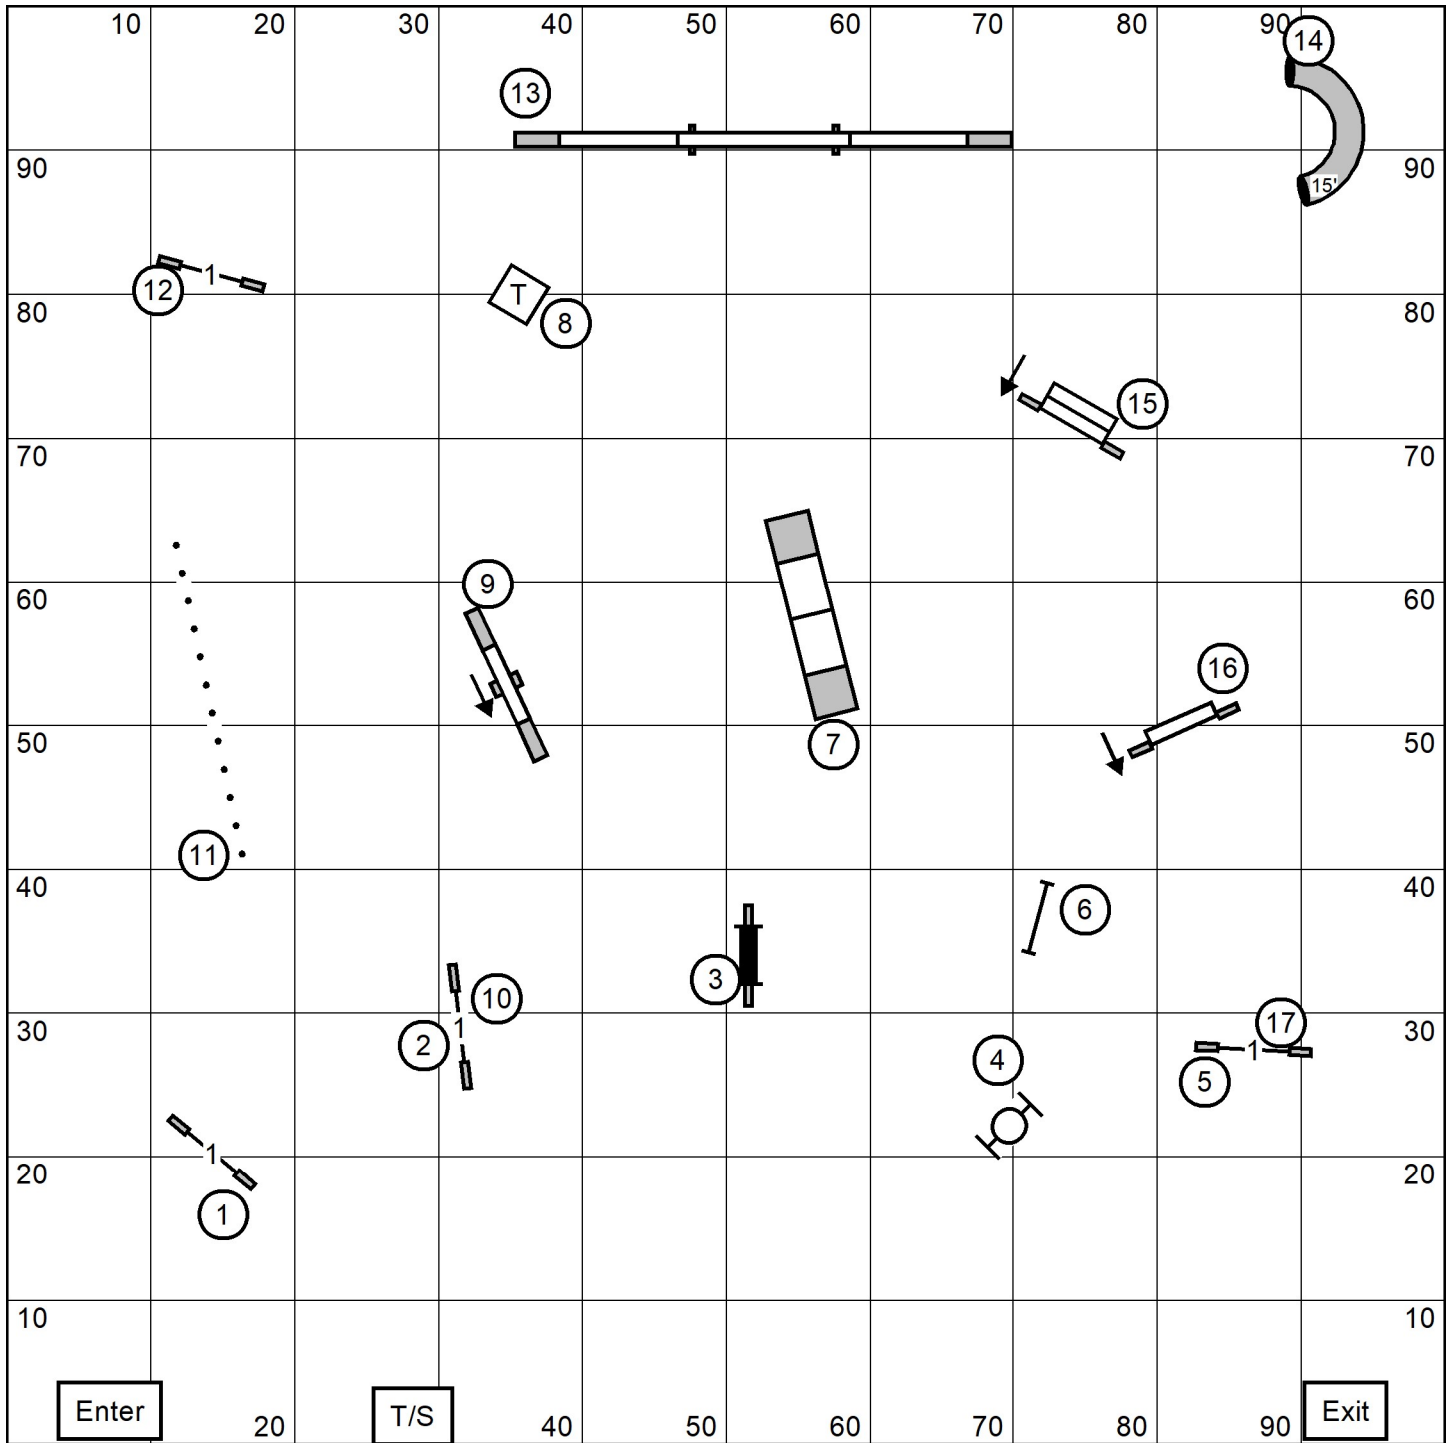

Williamsport Dog Training Club
 Palmyra, PA
 October 6, 2024 Sunday

Master/Excellent Standard
 Indoors/Turf 100 X 100
 Judge:Linda Syner

Williamsport Dog Training Club
 Palmyra, PA
 October 6, 2024 Sunday

Novice Standard
 Indoors/Turf 100 X 100
 Judge:Linda Syner

Williamsport Dog Training Club
 Palmyra, PA
 October 6, 2024 Sunday

Open Standard
 Indoors/Turf 100 X 100
 Judge:Linda Syner

Williamsport Dog Training Club
 Palmyra, PA
 October 6, 2024 Sunday

Premier Standard
 Indoors/Turf 100 X 100
 Judge:Linda Syner

Williamsport Dog Training Club
 Palmyra, PA
 October 6, 2024 Sunday

Time 2 Beat
 Indoors/Turf 100 X 100
 Judge:Linda Syner

Williamsport Dog Training Club
 In The Net, Palmyra, Pa.
 Sunday, Oct 6, 2024
 Judge: Pam Johnson

T/S

EX MAS JWW
 Indoors/Turf
 100 x 120

Ex/Mas- 4-5-6 solid line
 Open - 4-5-6 dashed line
 Novice - 6-8 squares or 8-6 circles dotted line

Tunnel 8 is Bi-Directional for Ex/Mas & Open

4 & 5 bi-directional for Novice