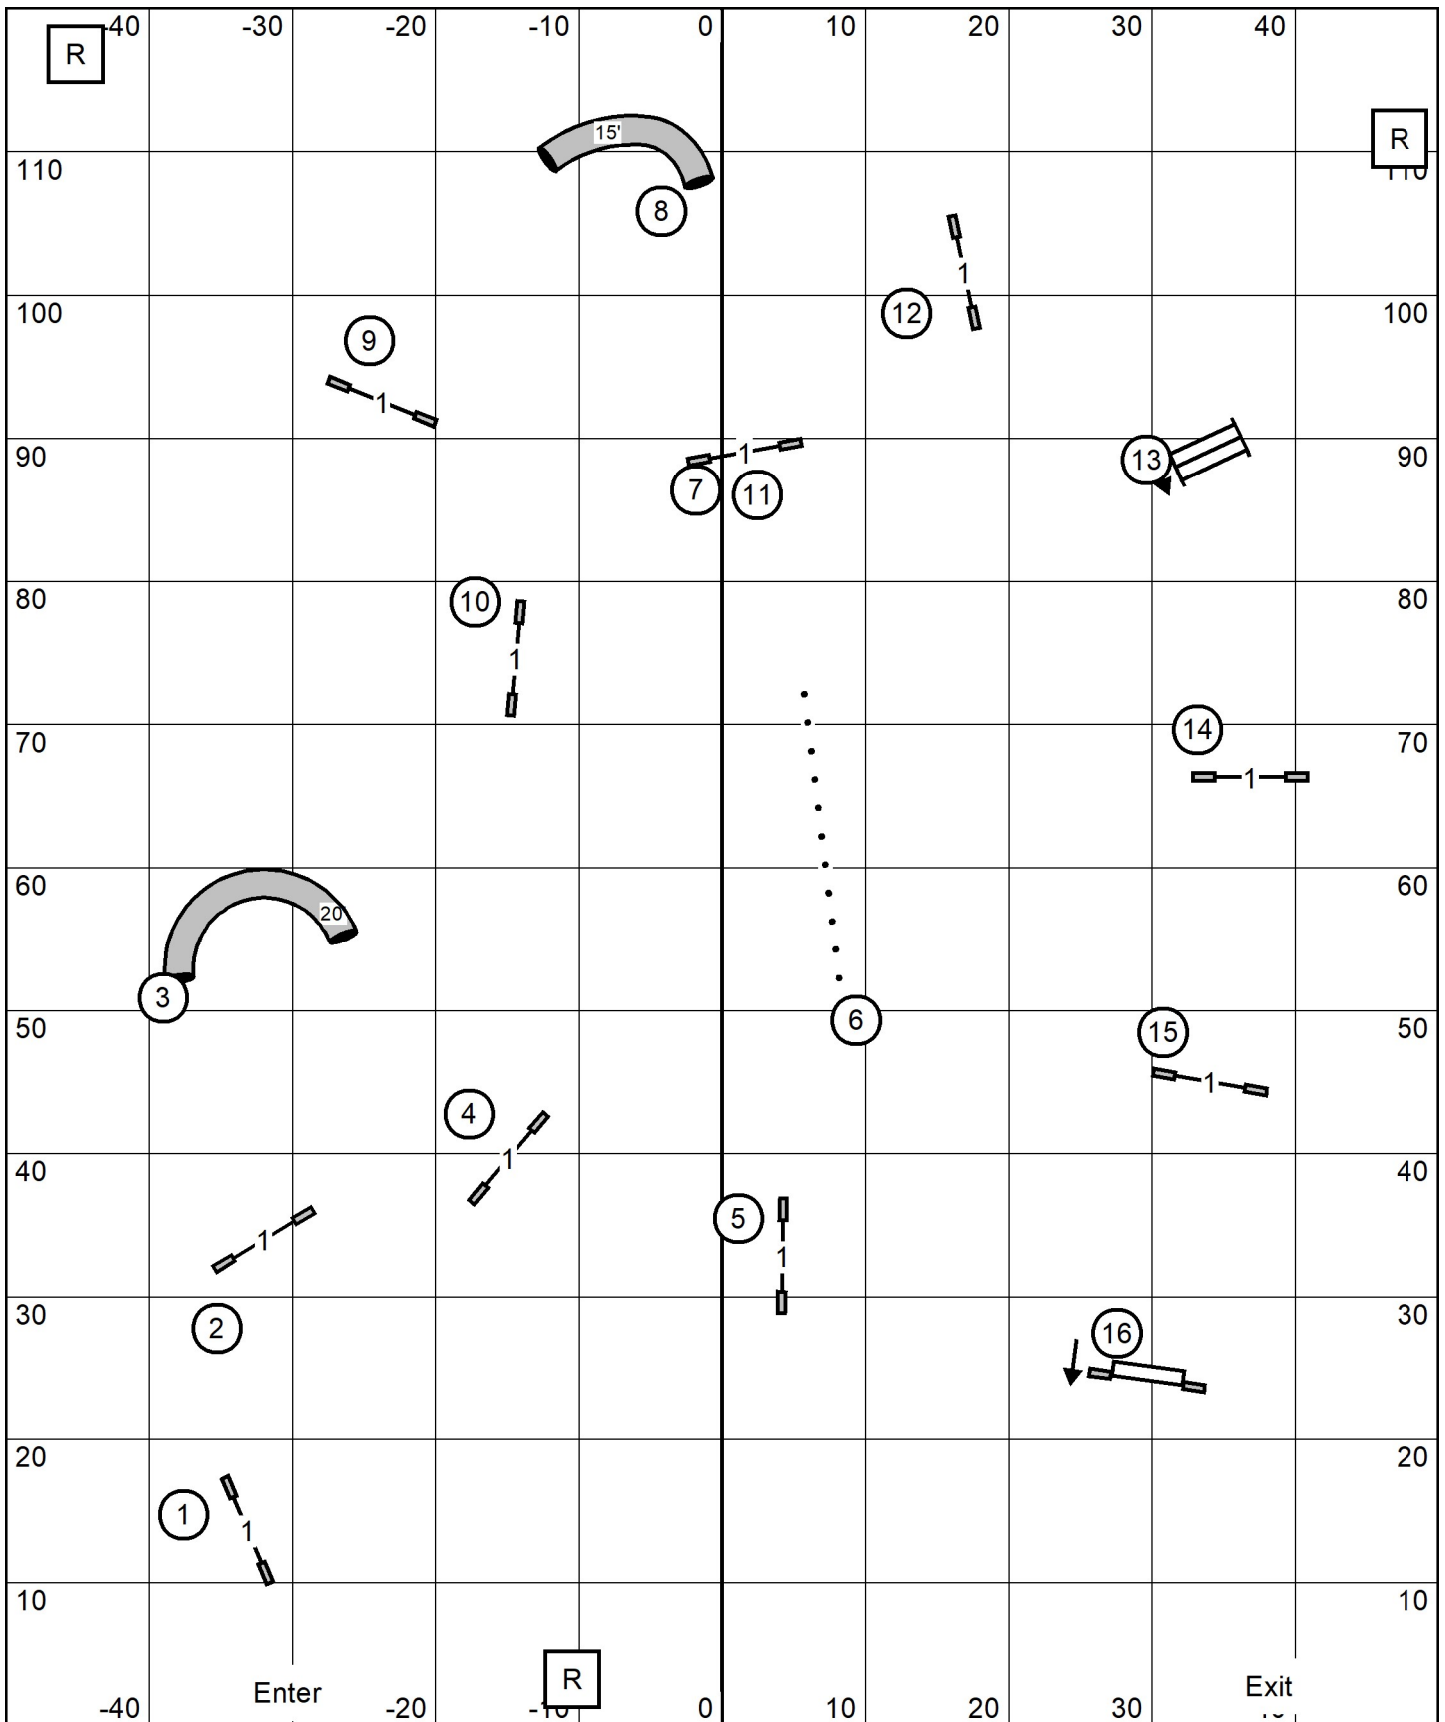

Williamsport Dog Training Club
In The Net, Palmyra, Pa.
Sunday, Oct 6, 2024
Judge: Pam Johnson

T/S

OPEN JWW
Indoors/Turf
100 x 120