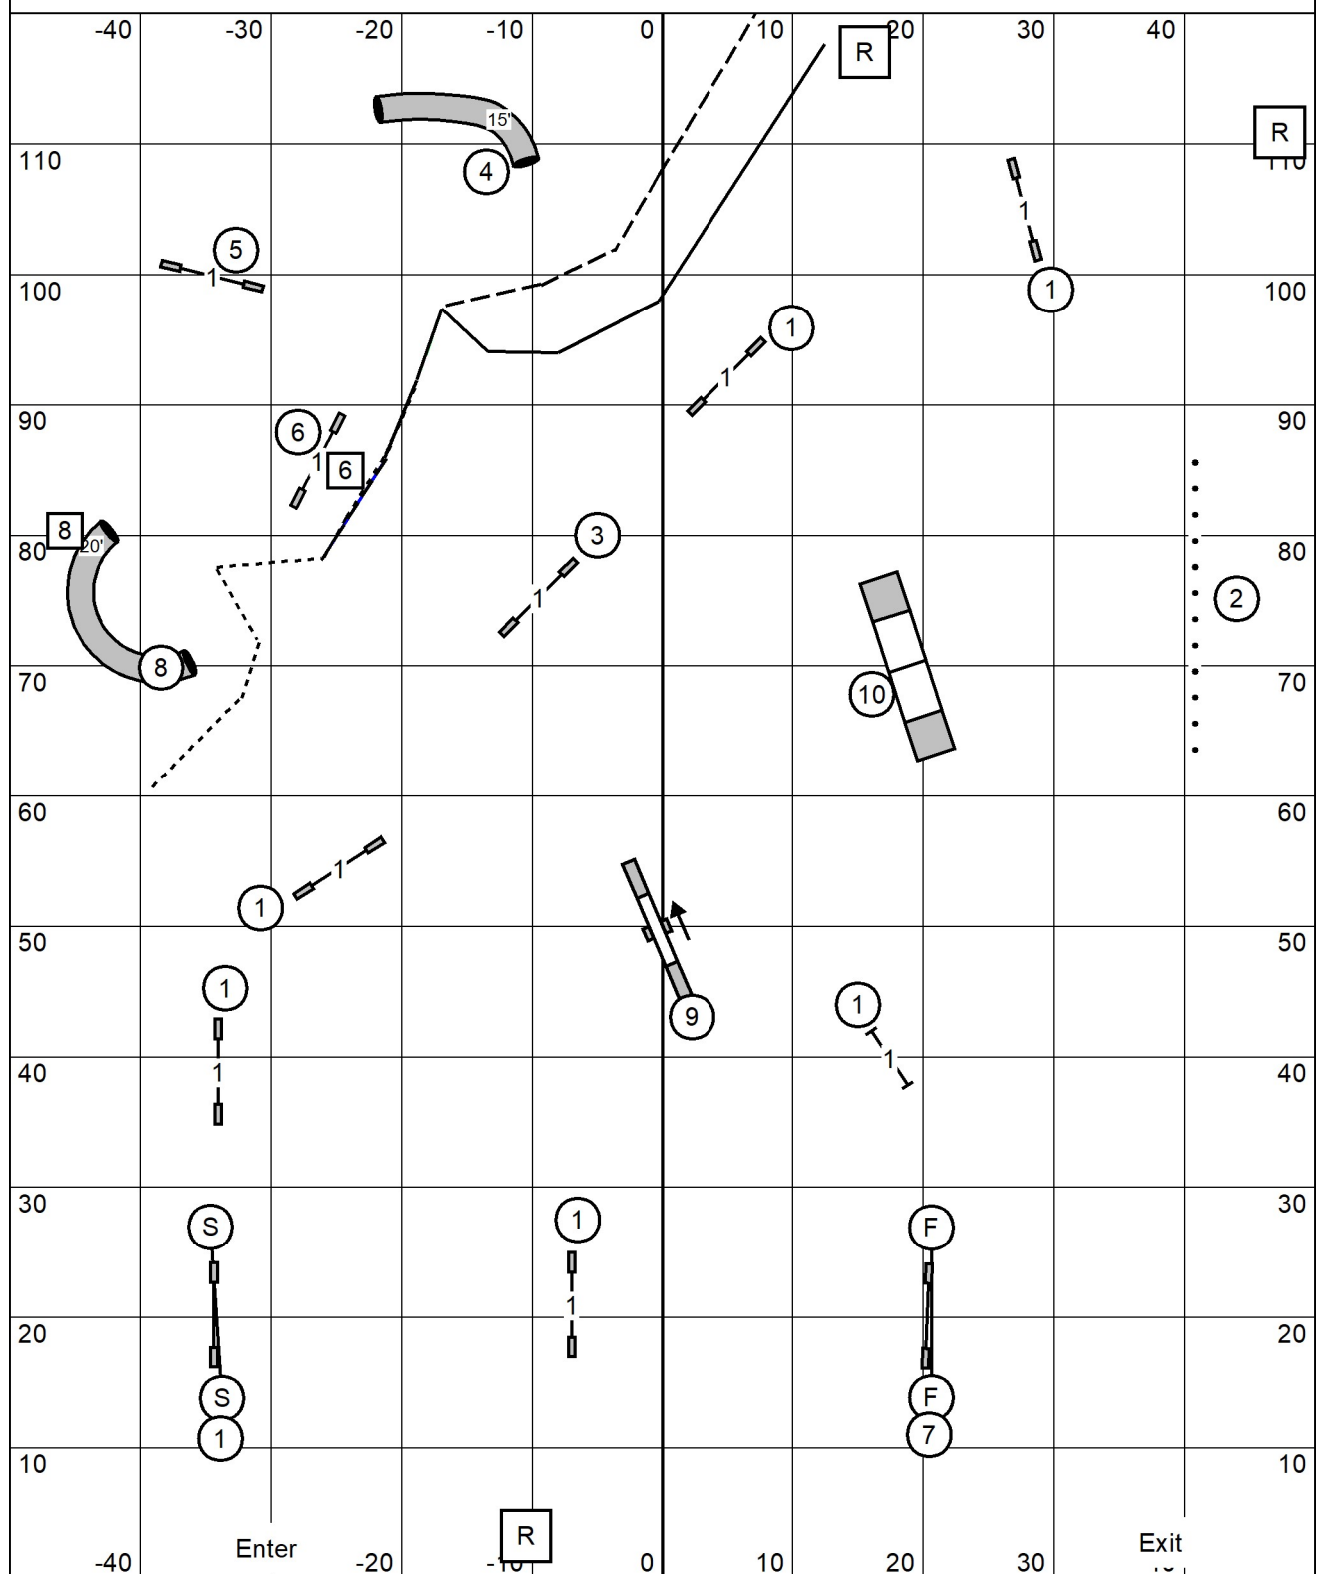

T/S

EX MAS JWW
 Indoors/Turf
 100 x 120

Ex/Mas- 4-5-6 solid line
 Open - 4-5-6 dashed line
 Novice - 6-8 squares or 8-6 circles dotted line

Tunnel 8 is Bi-Directional for Ex/Mas & Open

4 & 5 bi-directional for Novice