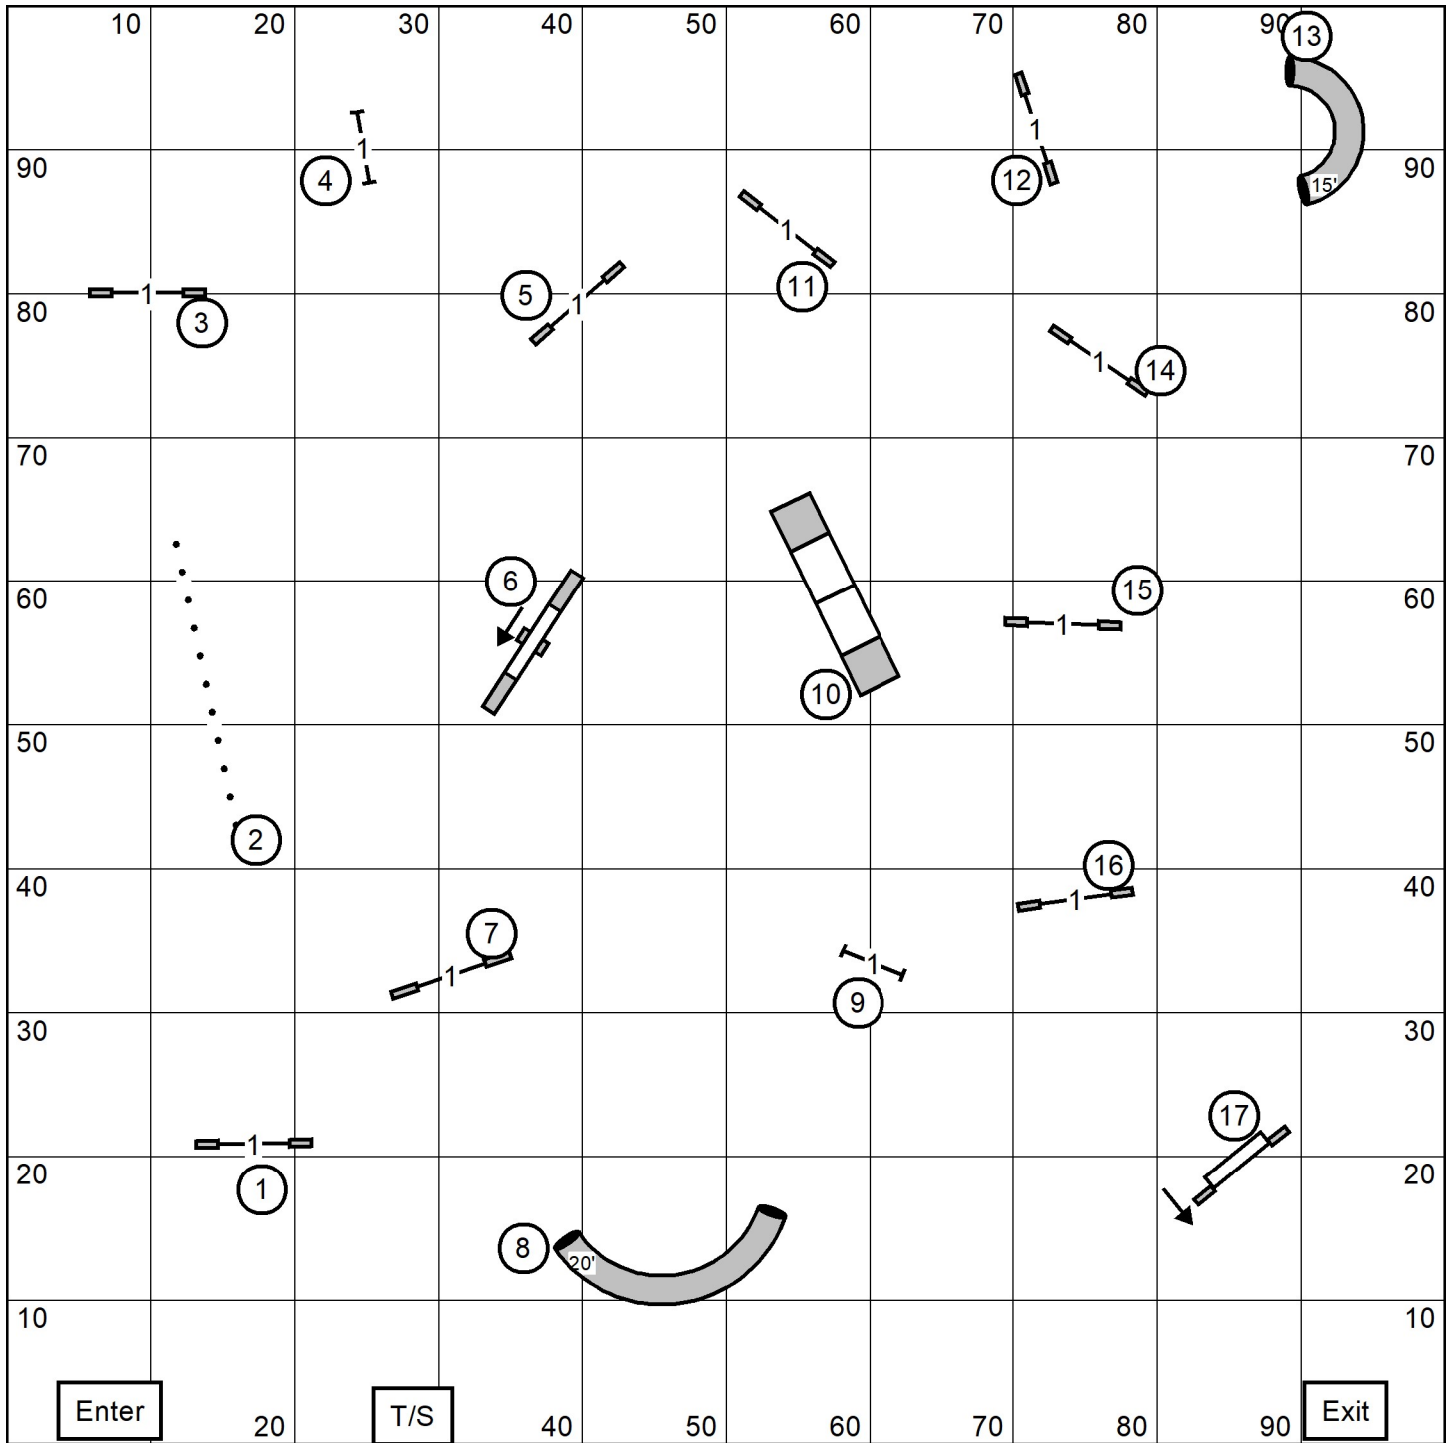

Williamsport Dog Training Club
 Palmyra, PA
 October 6, 2024 Sunday

Master/Excellent Standard
 Indoors/Turf 100 X 100
 Judge:Linda Syner

Williamsport Dog Training Club
 Palmyra, PA
 October 6, 2024 Sunday

Premier Standard
 Indoors/Turf 100 X 100
 Judge:Linda Syner

Williamsport Dog Training Club
 Palmyra, PA
 October 6, 2024 Sunday

Time 2 Beat
 Indoors/Turf 100 X 100
 Judge:Linda Syner

Williamsport Dog Training Club
 In The Net, Palmyra, Pa.
 Sunday, Oct 6, 2024
 Judge: Pam Johnson

T/S

EX MAS JWW
 Indoors/Turf
 100 x 120

Ex/Mas- 4-5-6 solid line
 Open - 4-5-6 dashed line
 Novice - 6-8 squares or 8-6 circles dotted line

Tunnel 8 is Bi-Directional for Ex/Mas & Open

4 & 5 bi-directional for Novice