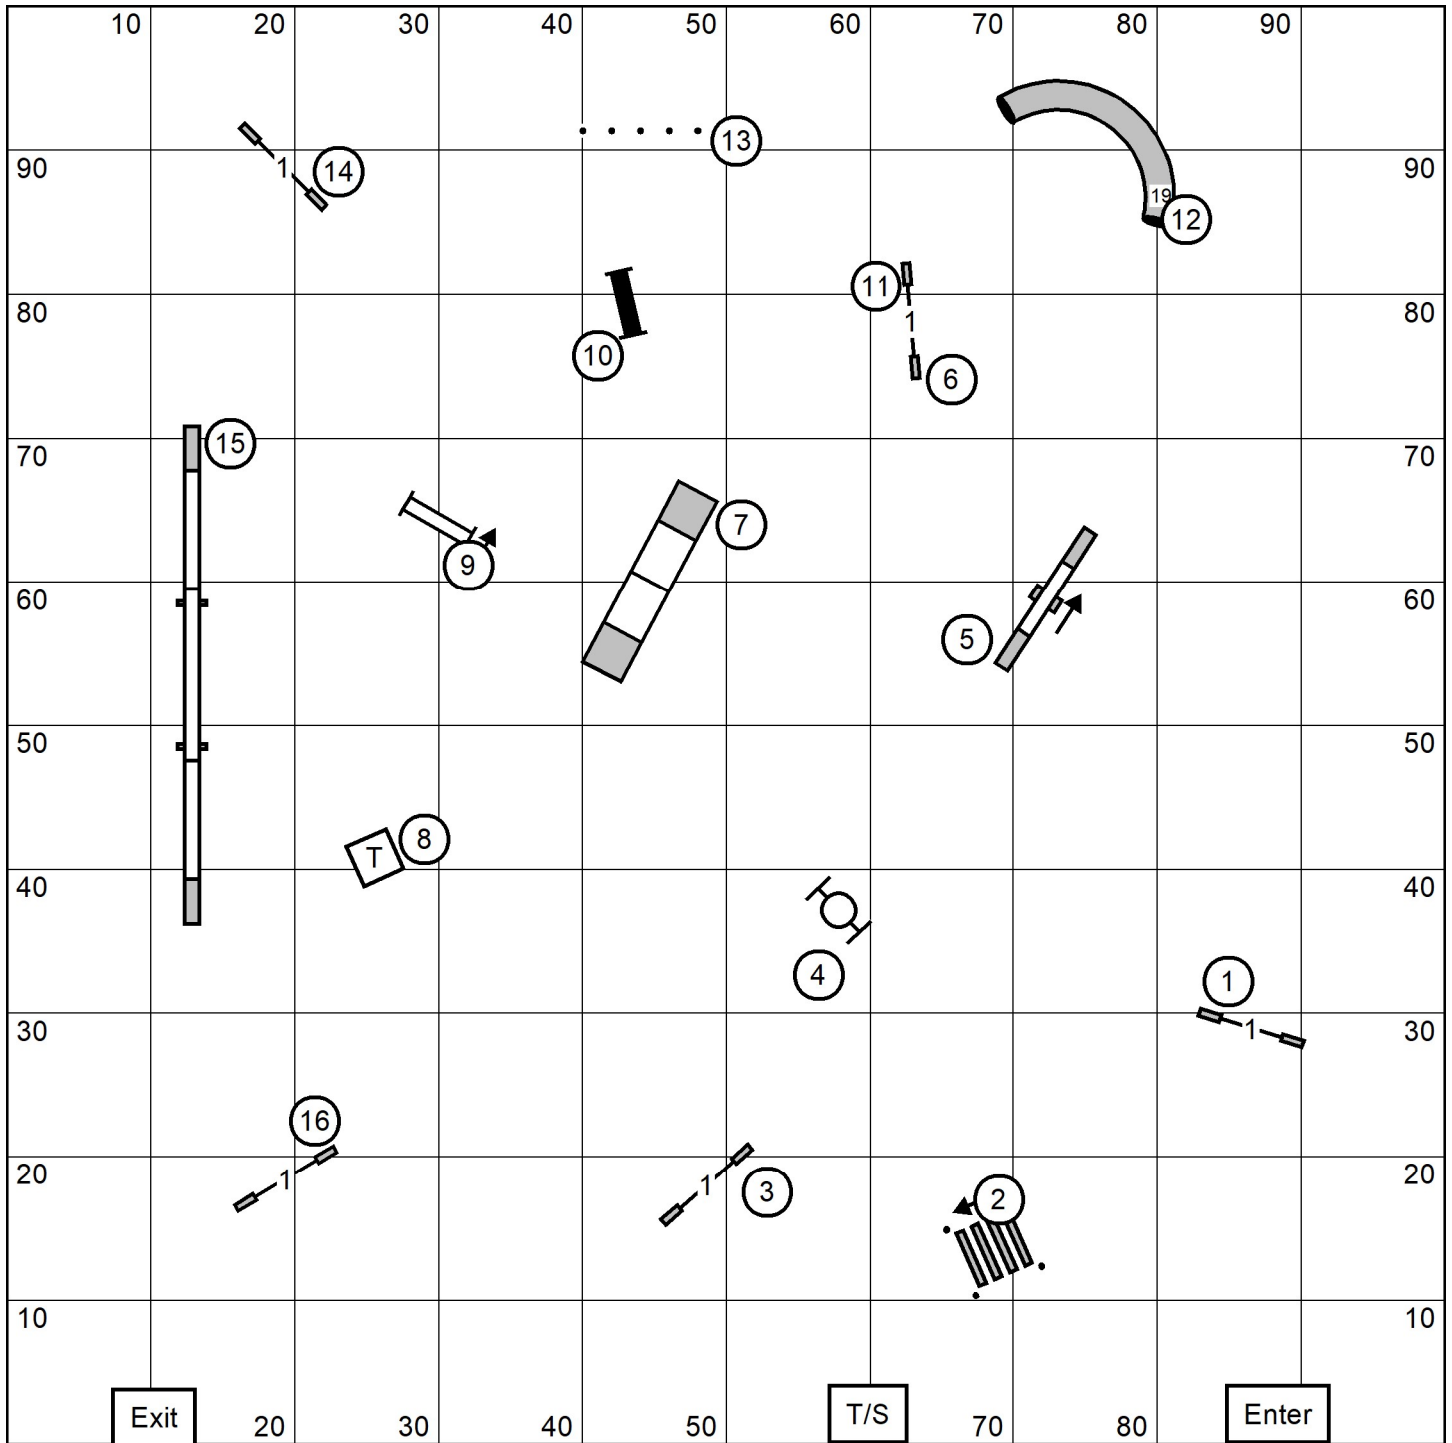

Williamsport Dog Training Club
 Palmyra, PA
 October 4, 2024 Friday

Master/Excellent Standard
 Indoors/Turf 100 X 100
 Judge: Linda Syner

Williamsport Dog Training Club
 Palmyra, PA
 October 4, 2024 Friday

Novice Standard
 Indoors/Turf 100 X 100
 Judge: Linda Syner

Williamsport Dog Training Club
 Palmyra, PA
 October 4, 2024 Friday

Open Standard
 Indoors/Turf 100 X 100
 Judge: Linda Syner

Williamsport Dog Training Club
 Palmyra, PA
 October 4, 2024 Friday

Premier Standard
 Indoors/Turf 100 X 100
 Judge: Linda Syner

Williamsport Dog Training Club
 Palmyra, PA
 October 4, 2024 Friday

Time 2 Beat
 Indoors/Turf 100 X 100
 Judge: Linda Syner

Williamsport Dog Training Club
 In The Net, Palmyra, Pa.
 Friday, Oct. 4, 2024
 Judge: Pam Johnson

TS

EX MAS JWW
 Indoors/Field Turf
 100 x 120

Novice- 7-8 OR 8-7
 Open 4-5 (squares) or 6-5 (circles) Dashed line
 Ex/Mas -4-5-6 (squares) Solid Line

Novice - 50 Pts. + Bonus
 Open - 55 Pts. + Bonus
 Ex/Mas - 60 Pts. + Bonus