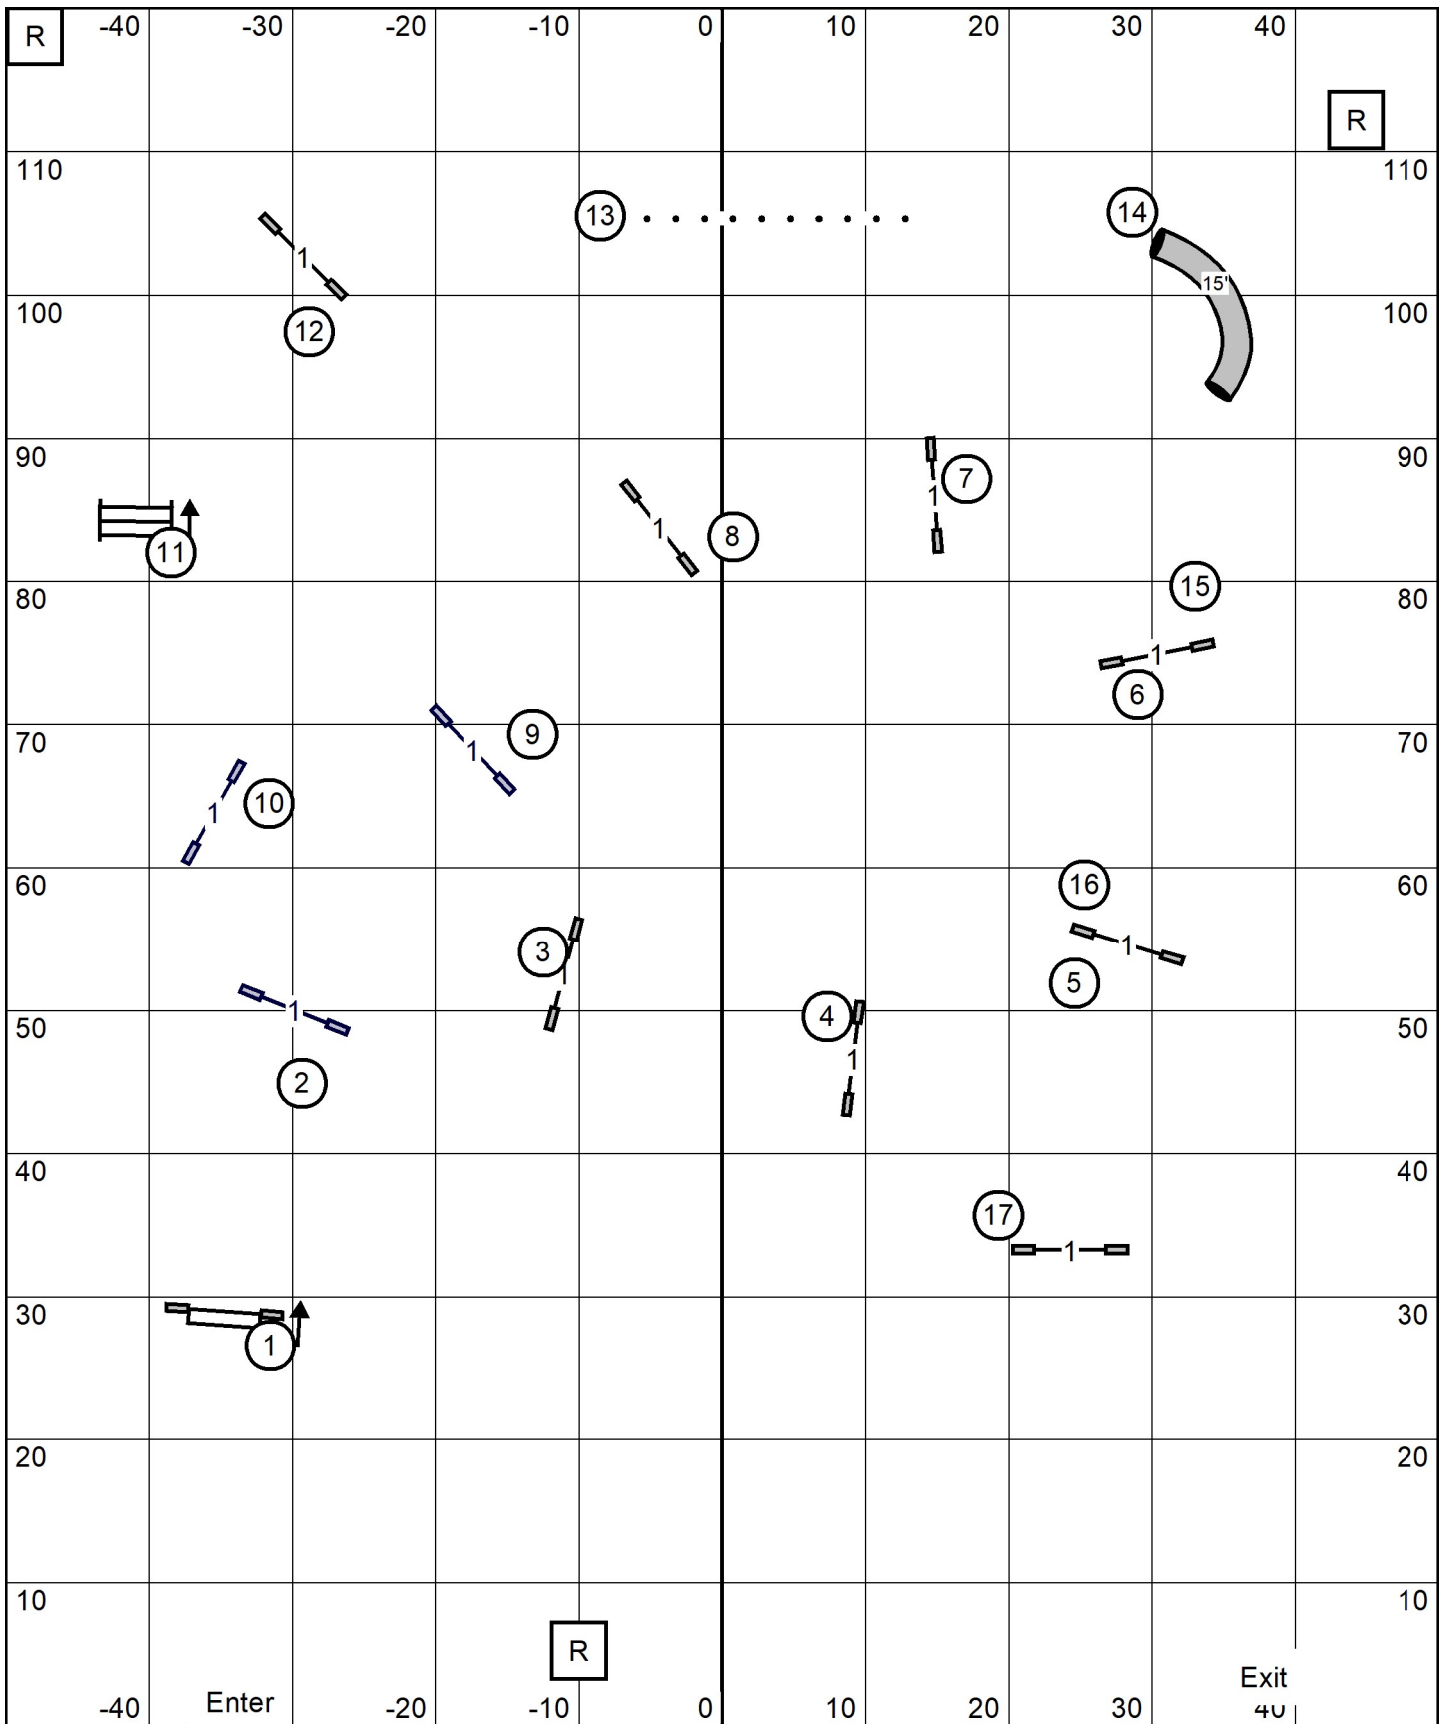

Williamsport Dog Training Club
In The Net, Palmyra, Pa.
Friday, OCT.4, 2024
Judge: Pam Johnson

TS

OPEN JWW
Indoors/Field Turf
100 x 100