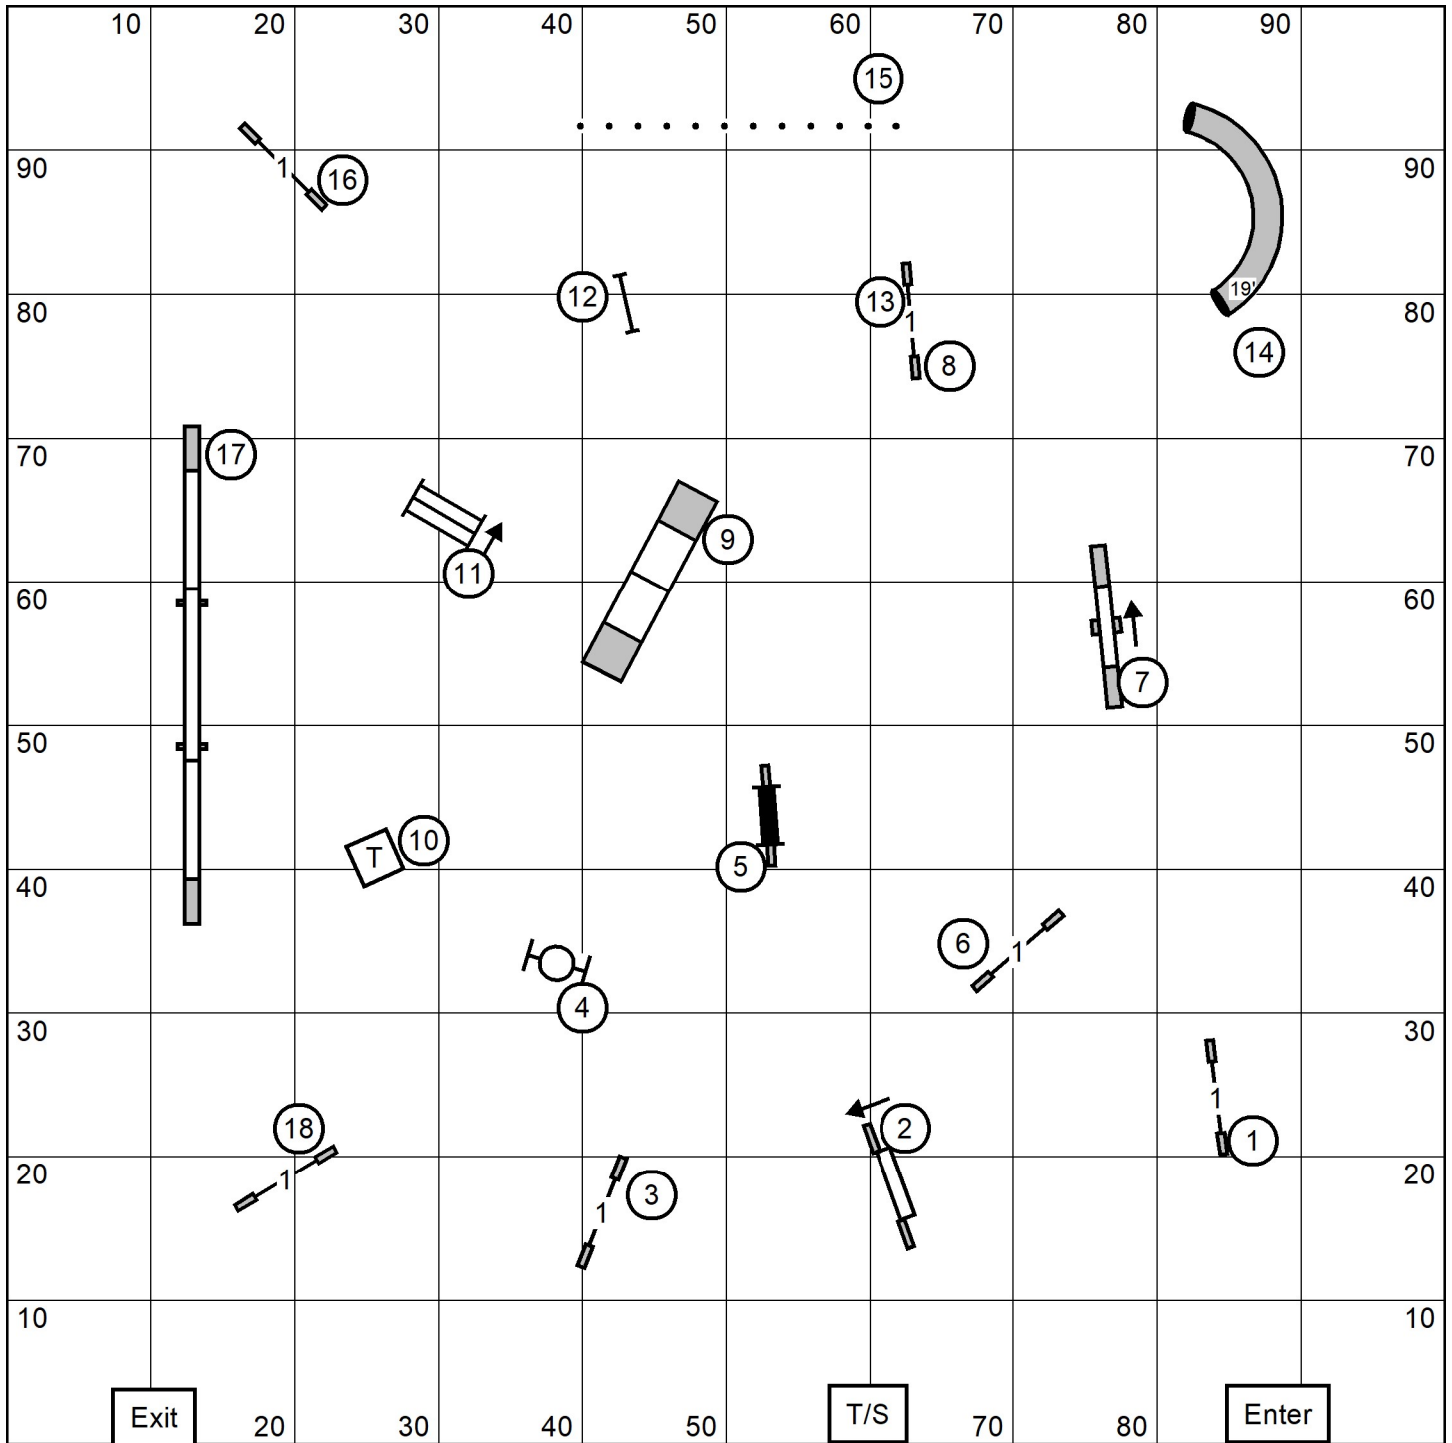

Williamsport Dog Training Club
 Palmyra, PA
 October 4, 2024 Friday

Master/Excellent Standard
 Indoors/Turf 100 X 100
 Judge: Linda Syner

Williamsport Dog Training Club
 Palmyra, PA
 October 4, 2024 Friday

Novice Standard
 Indoors/Turf 100 X 100
 Judge: Linda Syner

Williamsport Dog Training Club
 Palmyra, PA
 October 4, 2024 Friday

Open Standard
 Indoors/Turf 100 X 100
 Judge: Linda Syner

Williamsport Dog Training Club
 Palmyra, PA
 October 4, 2024 Friday

Premier Standard
 Indoors/Turf 100 X 100
 Judge: Linda Syner

Williamsport Dog Training Club
 Palmyra, PA
 October 4, 2024 Friday

Time 2 Beat
 Indoors/Turf 100 X 100
 Judge: Linda Syner

Williamsport Dog Training Club
 In The Net, Palmyra, Pa.
 Friday, Oct. 4, 2024
 Judge: Pam Johnson

TS

EX MAS JWW
 Indoors/Field Turf
 100 x 120

Novice- 7-8 OR 8-7
 Open 4-5 (squares) or 6-5 (circles) Dashed line
 Ex/Mas -4-5-6 (squares) Solid Line

Novice - 50 Pts. + Bonus
 Open - 55 Pts. + Bonus
 Ex/Mas - 60 Pts. + Bonus