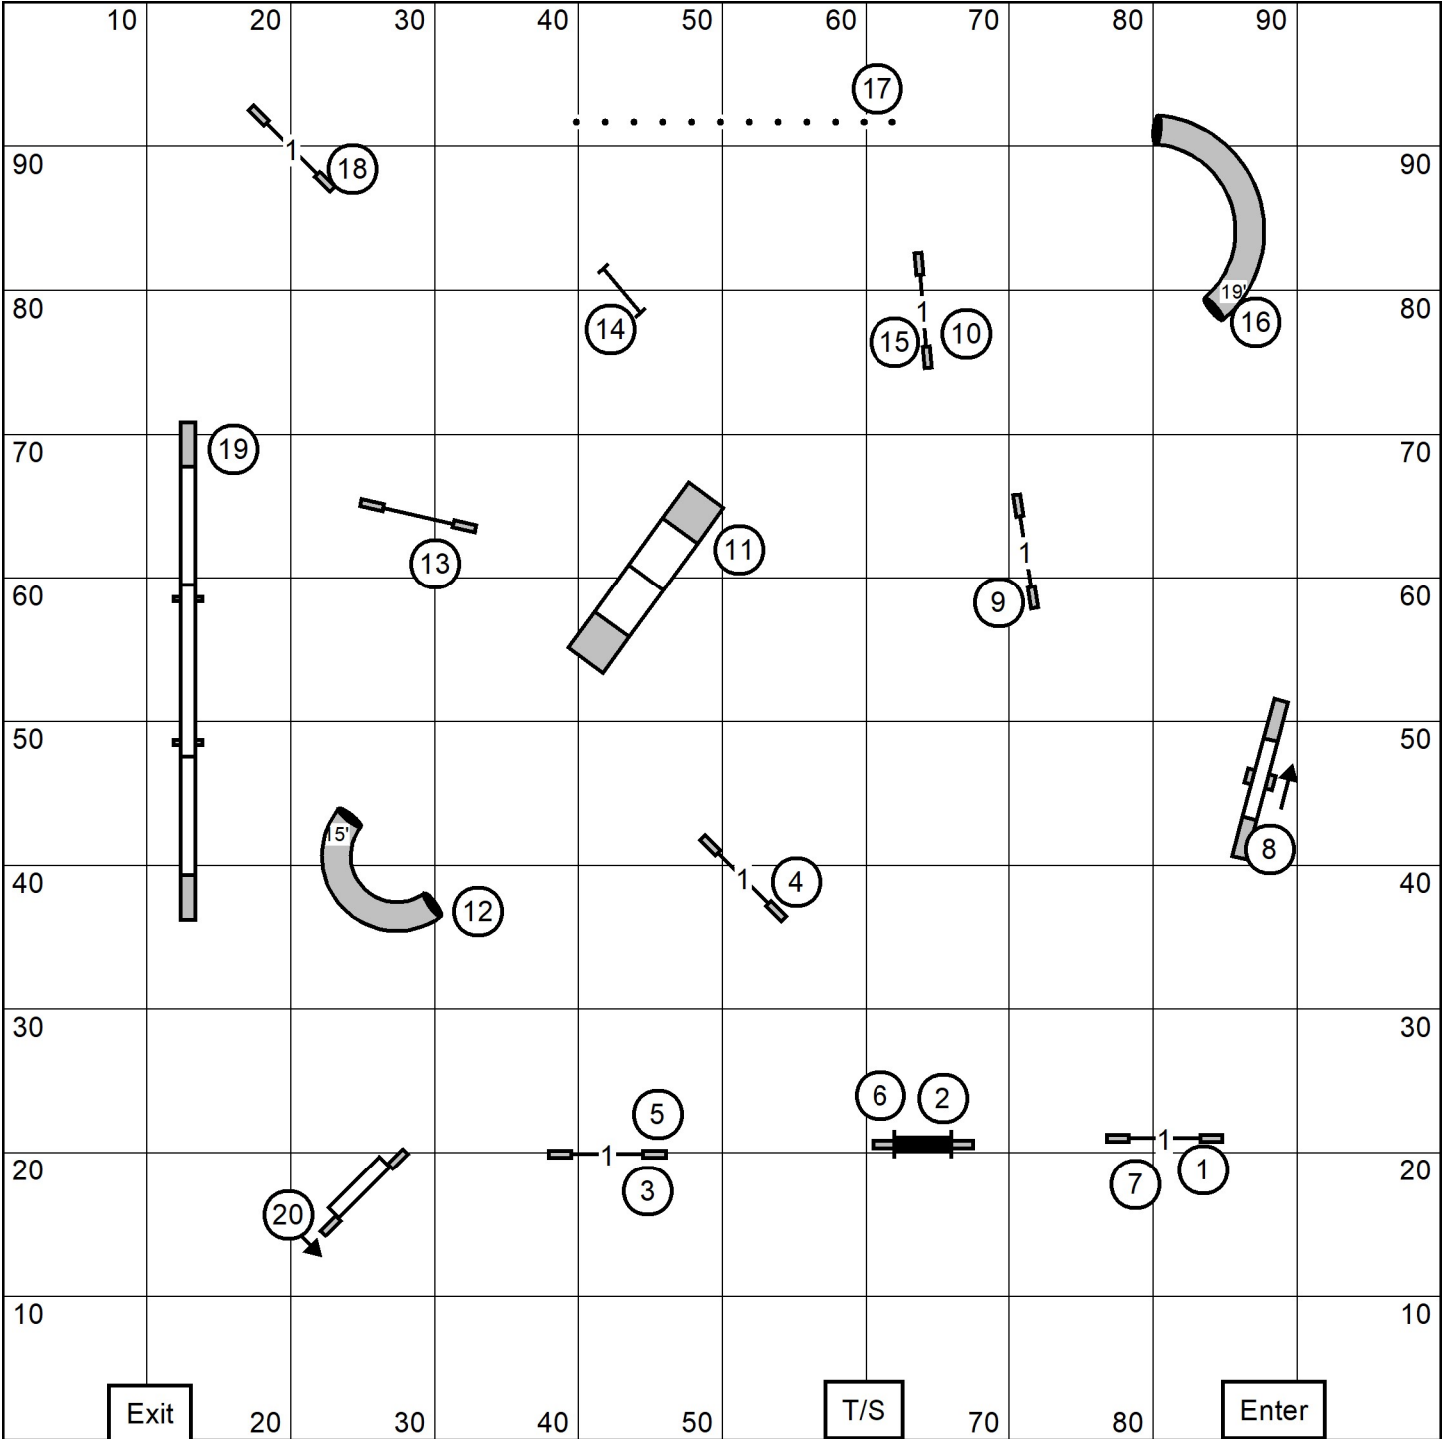

Williamsport Dog Training Club
 Palmyra, PA
 October 4, 2024 Friday

Master/Excellent Standard
 Indoors/Turf 100 X 100
 Judge: Linda Syner

Williamsport Dog Training Club
 Palmyra, PA
 October 4, 2024 Friday

Novice Standard
 Indoors/Turf 100 X 100
 Judge: Linda Syner

Williamsport Dog Training Club
 Palmyra, PA
 October 4, 2024 Friday

Open Standard
 Indoors/Turf 100 X 100
 Judge: Linda Syner

Williamsport Dog Training Club
 Palmyra, PA
 October 4, 2024 Friday

Premier Standard
 Indoors/Turf 100 X 100
 Judge: Linda Syner

Williamsport Dog Training Club
 Palmyra, PA
 October 4, 2024 Friday

Time 2 Beat
 Indoors/Turf 100 X 100
 Judge: Linda Syner

Williamsport Dog Training Club
 In The Net, Palmyra, Pa.
 Friday, Oct. 4, 2024
 Judge: Pam Johnson

TS

EX MAS JWW
 Indoors/Field Turf
 100 x 120

Novice- 7-8 OR 8-7
 Open 4-5 (squares) or 6-5 (circles) Dashed line
 Ex/Mas -4-5-6 (squares) Solid Line

Novice - 50 Pts. + Bonus
 Open - 55 Pts. + Bonus
 Ex/Mas - 60 Pts. + Bonus