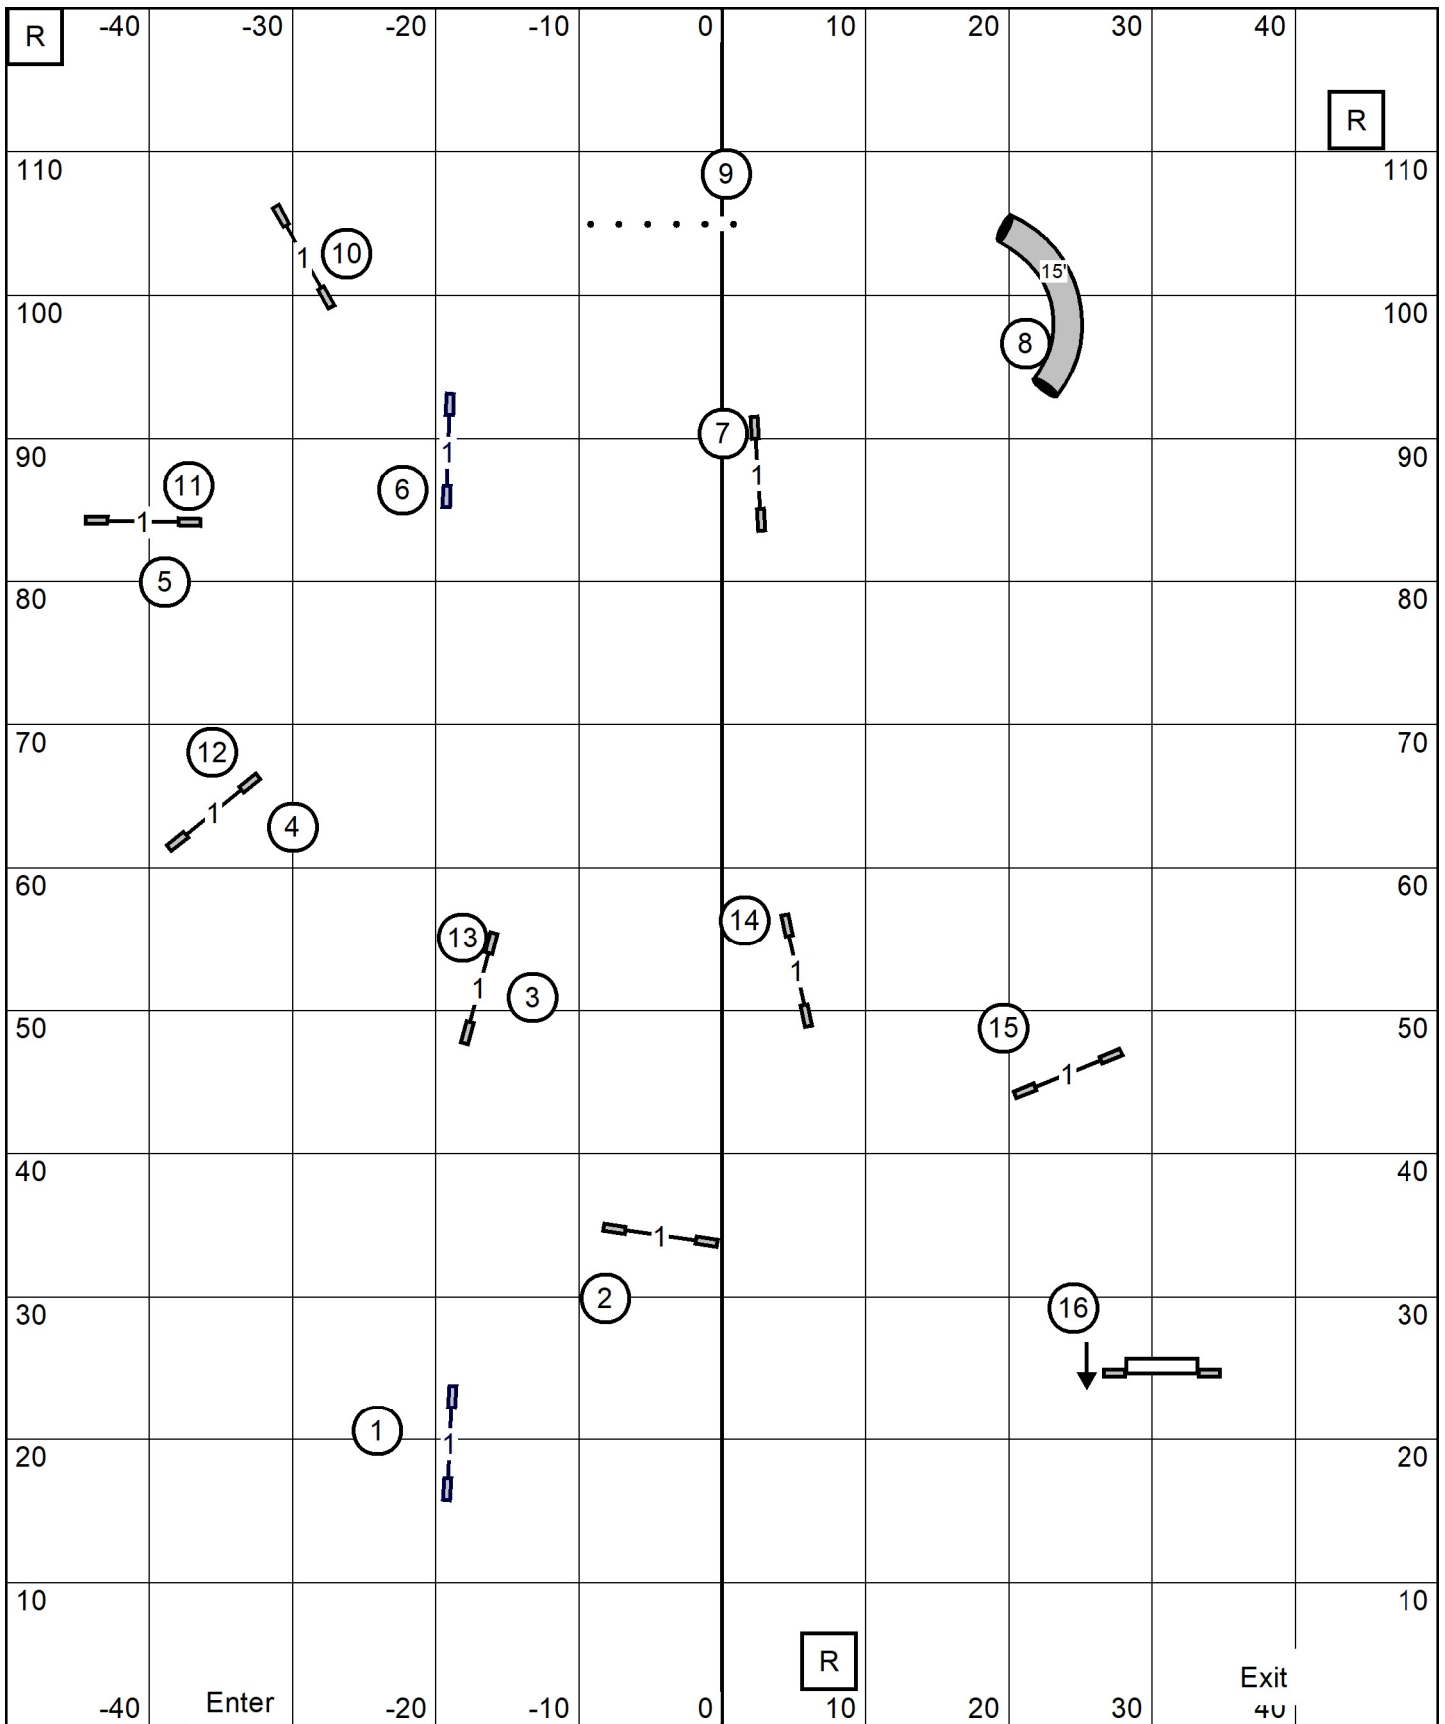

Williamsport Dog Training Club
In The Net, Palmyra, Pa.
Friday Oct. 4, 2024
Judge: Pam Johnson

TS

NOVICE JWW
Indoors/Field Turf
100 x 120