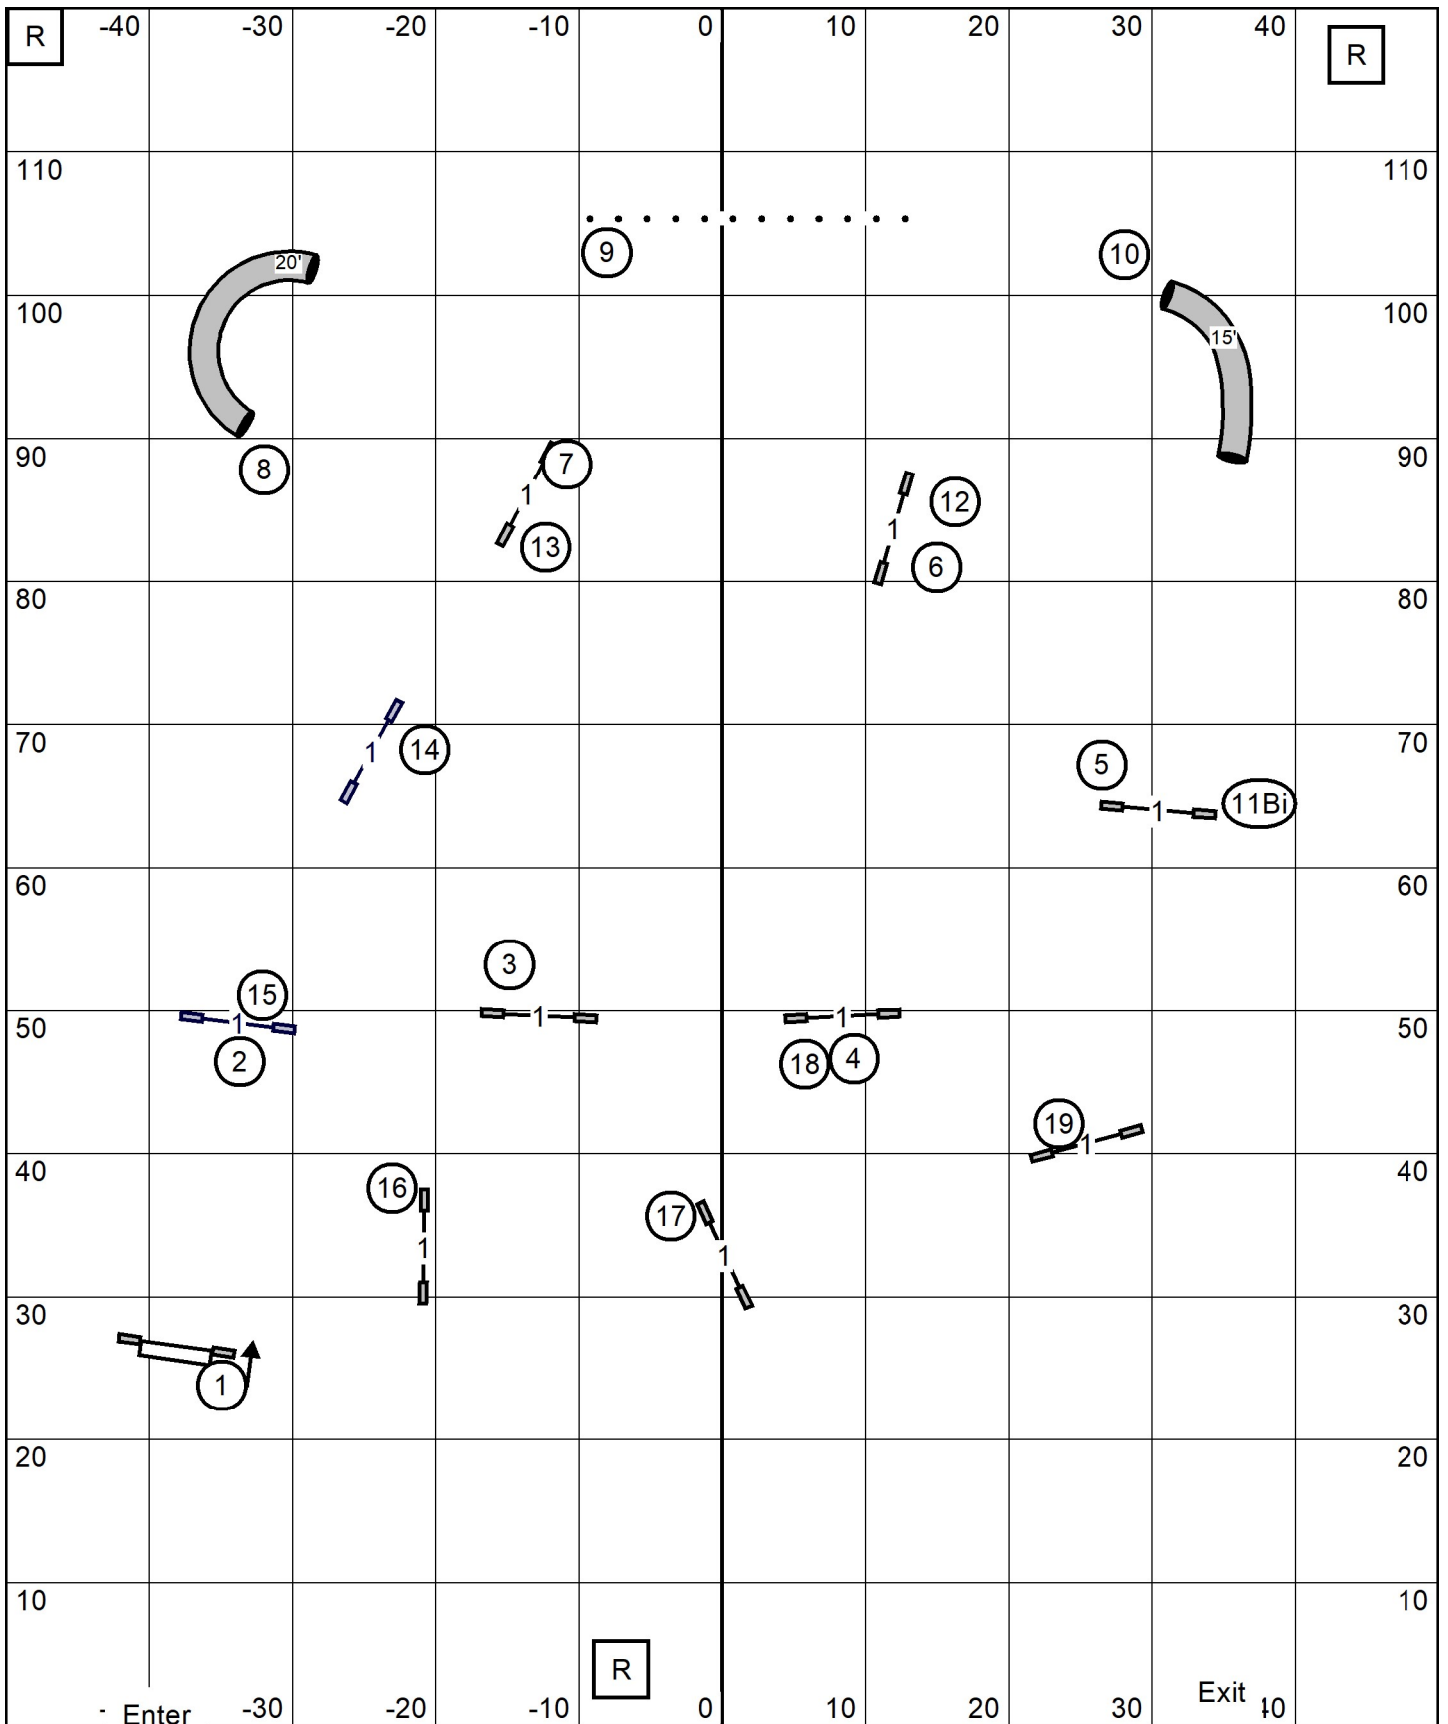

TS

EX MAS JWW
 Indoors/Field Turf
 100 x 120

Novice- 7-8 OR 8-7
 Open 4-5 (squares) or 6-5 (circles) Dashed line
 Ex/Mas -4-5-6 (squares) Solid Line

Novice - 50 Pts. + Bonus
 Open - 55 Pts. + Bonus
 Ex/Mas - 60 Pts. + Bonus

TS

NOVICE JWW
 Indoors/Field Turf
 100 x 120

Williamsport Dog Training Club
 In The Net, Palmyra, Pa.
 Friday, OCT.4, 2024
 Judge: Pam Johnson

TS

OPEN JWW
 Indoors/Field Turf
 100 x 100

Williamsport Dog Training Club
 In The Net, Palmyra, Pa.
 Friday, Oct. 4, 2024
 Judge: Pam Johnson