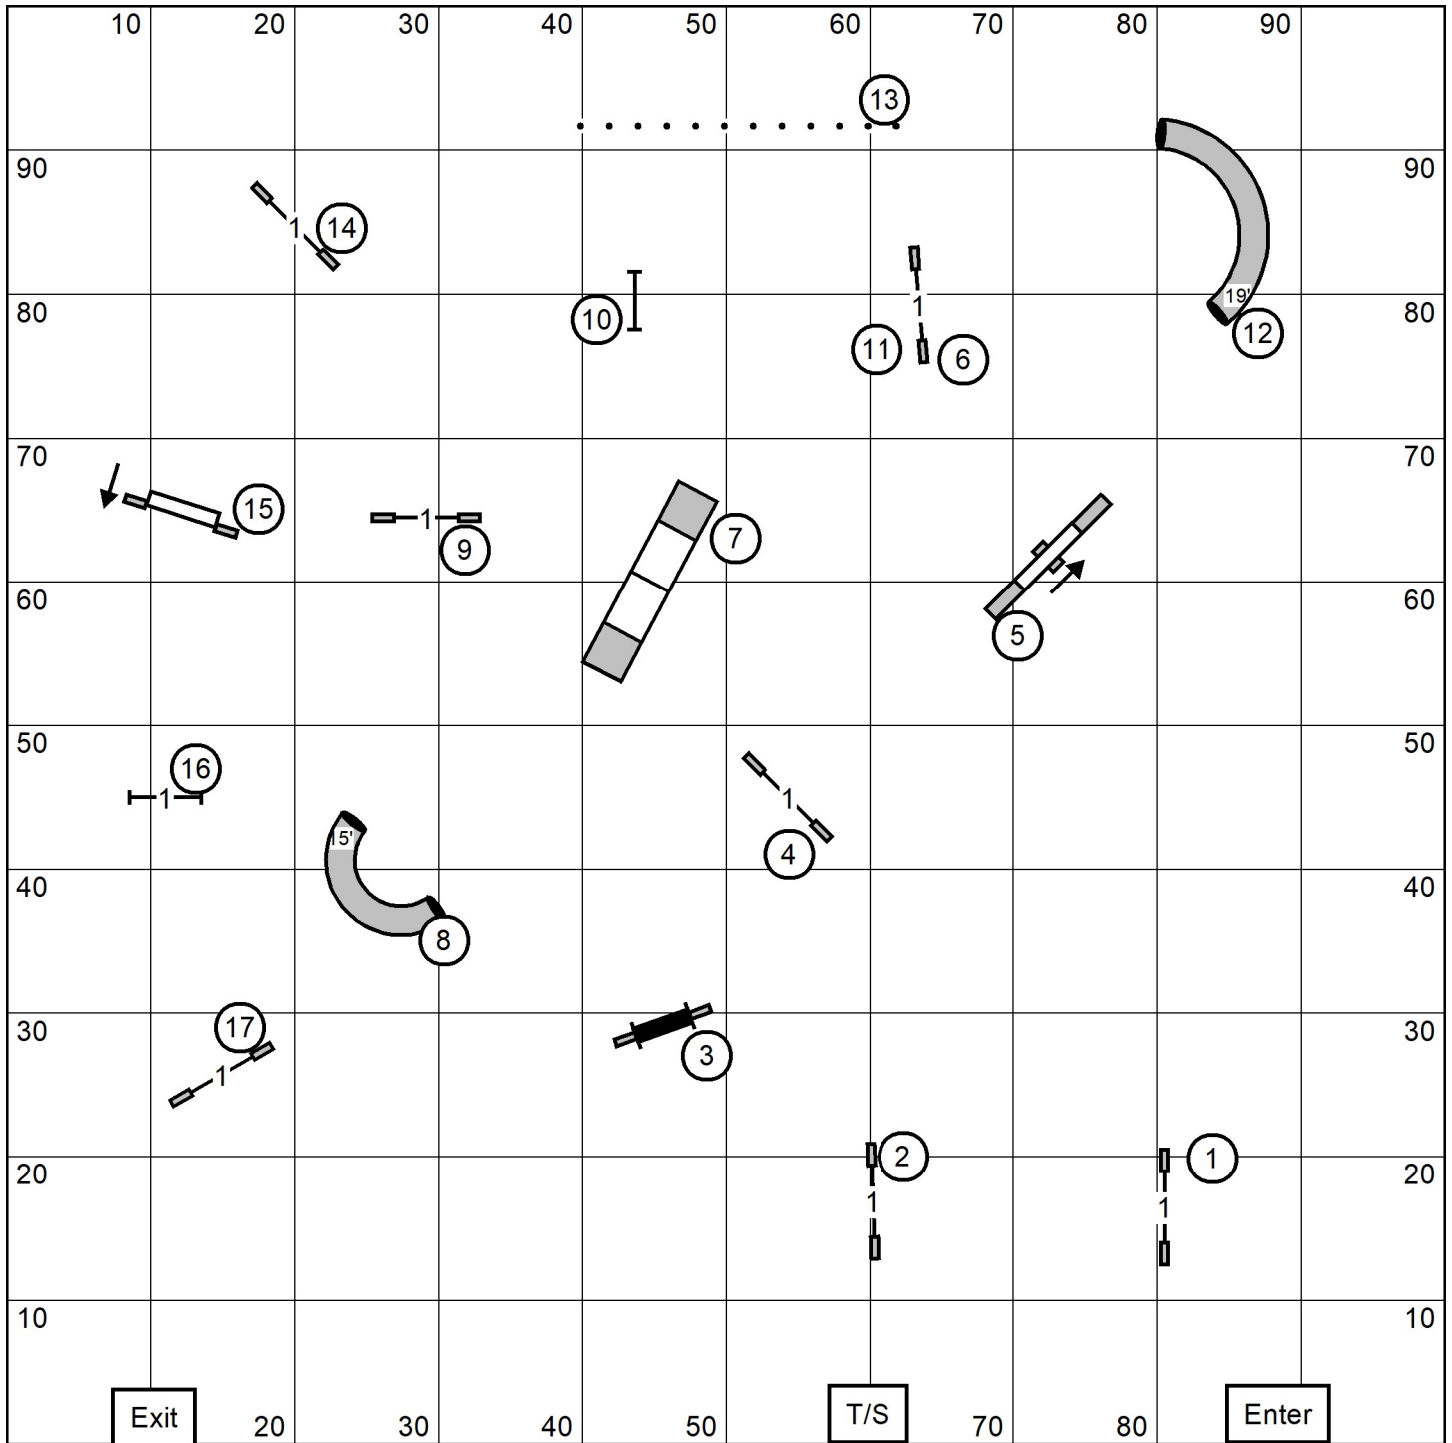

Williamsport Dog Training Club
 Palmyra, PA
 October 4, 2024 Friday

Master/Excellent Standard
 Indoors/Turf 100 X 100
 Judge: Linda Syner

Williamsport Dog Training Club
 Palmyra, PA
 October 4, 2024 Friday

Novice Standard
 Indoors/Turf 100 X 100
 Judge: Linda Syner

Williamsport Dog Training Club
 Palmyra, PA
 October 4, 2024 Friday

Open Standard
 Indoors/Turf 100 X 100
 Judge: Linda Syner

Williamsport Dog Training Club
 Palmyra, PA
 October 4, 2024 Friday

Premier Standard
 Indoors/Turf 100 X 100
 Judge: Linda Syner

Williamsport Dog Training Club
 Palmyra, PA
 October 4, 2024 Friday

Time 2 Beat
 Indoors/Turf 100 X 100
 Judge: Linda Syner

Williamsport Dog Training Club
 In The Net, Palmyra, Pa.
 Friday, Oct. 4, 2024
 Judge: Pam Johnson

TS

EX MAS JWW
 Indoors/Field Turf
 100 x 120

Novice- 7-8 OR 8-7
 Open 4-5 (squares) or 6-5 (circles) Dashed line
 Ex/Mas -4-5-6 (squares) Solid Line

Novice - 50 Pts. + Bonus
 Open - 55 Pts. + Bonus
 Ex/Mas - 60 Pts. + Bonus