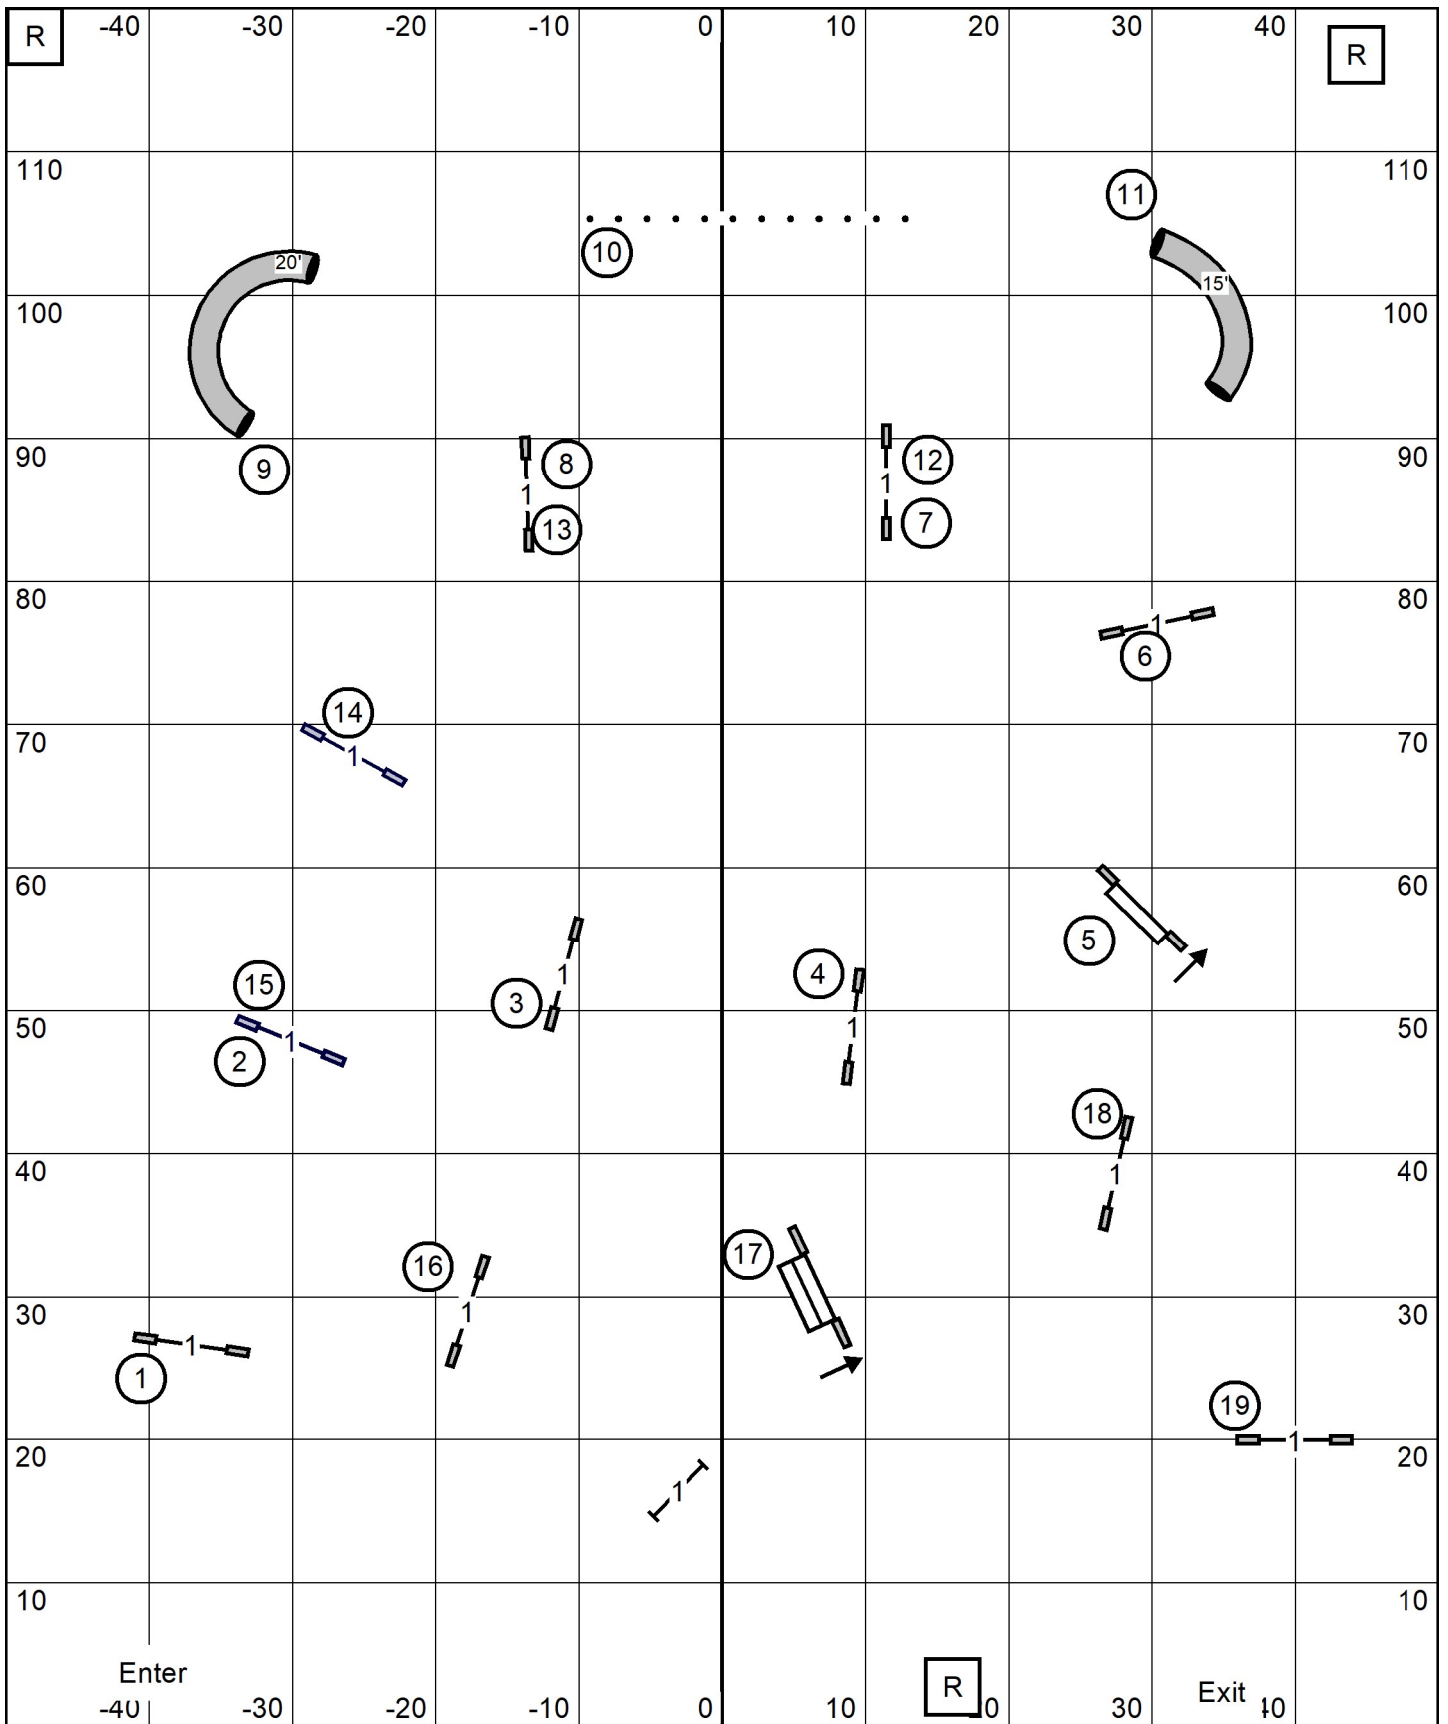

Williamsport Dog Training Club
 Palmyra, PA
 October 4, 2024 Friday

Master/Excellent Standard
 Indoors/Turf 100 X 100
 Judge: Linda Syner

Williamsport Dog Training Club
 Palmyra, PA
 October 4, 2024 Friday

Novice Standard
 Indoors/Turf 100 X 100
 Judge: Linda Syner

Williamsport Dog Training Club
 Palmyra, PA
 October 4, 2024 Friday

Open Standard
 Indoors/Turf 100 X 100
 Judge: Linda Syner

Williamsport Dog Training Club
 Palmyra, PA
 October 4, 2024 Friday

Premier Standard
 Indoors/Turf 100 X 100
 Judge: Linda Syner

Williamsport Dog Training Club
 Palmyra, PA
 October 4, 2024 Friday

Time 2 Beat
 Indoors/Turf 100 X 100
 Judge: Linda Syner

Williamsport Dog Training Club
 In The Net, Palmyra, Pa.
 Friday, Oct. 4, 2024
 Judge: Pam Johnson

TS

EX MAS JWW
 Indoors/Field Turf
 100 x 120

Novice- 7-8 OR 8-7
 Open 4-5 (squares) or 6-5 (circles) Dashed line
 Ex/Mas -4-5-6 (squares) Solid Line

Novice - 50 Pts. + Bonus
 Open - 55 Pts. + Bonus
 Ex/Mas - 60 Pts. + Bonus