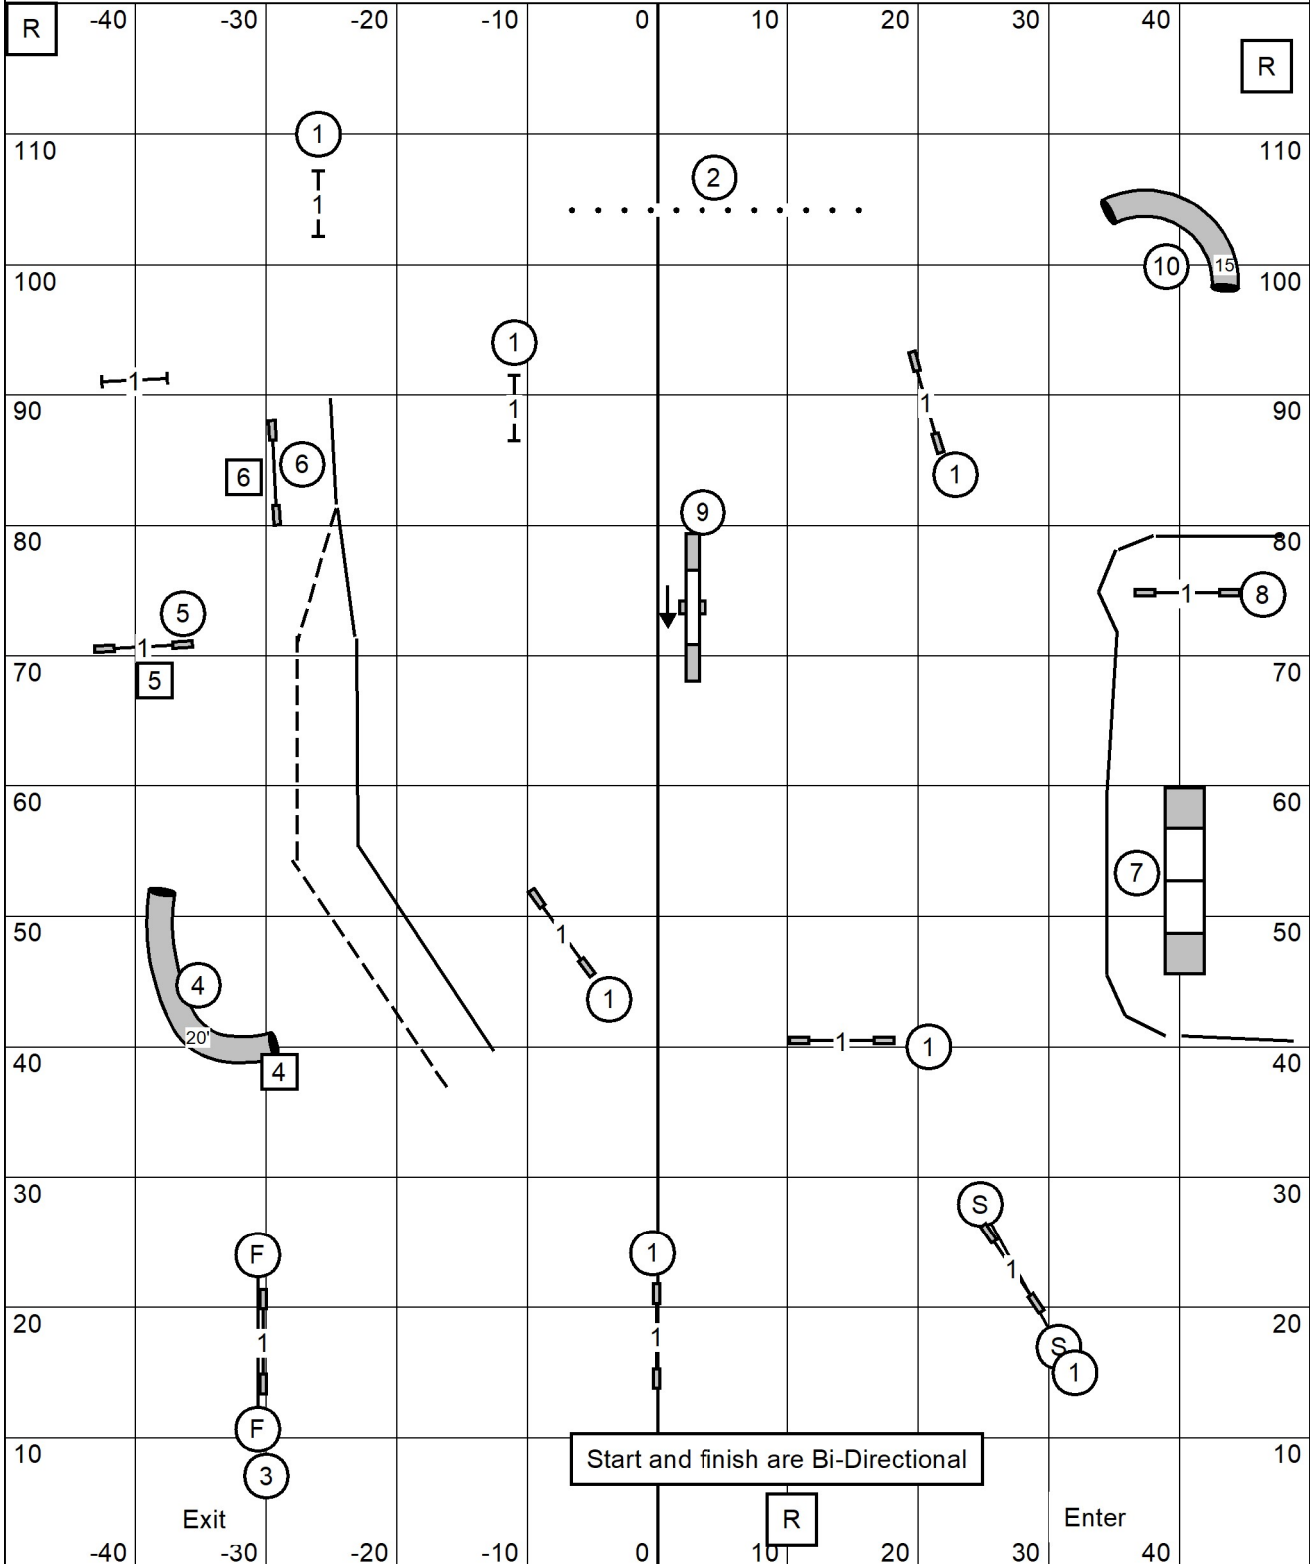

TS

EX MAS JWW
 Indoors/Field Turf
 100 x 120

Novice- 7-8 OR 8-7
 Open 4-5 (squares) or 6-5 (circles) Dashed line
 Ex/Mas -4-5-6 (squares) Solid Line

Novice - 50 Pts. + Bonus
 Open - 55 Pts. + Bonus
 Ex/Mas - 60 Pts. + Bonus